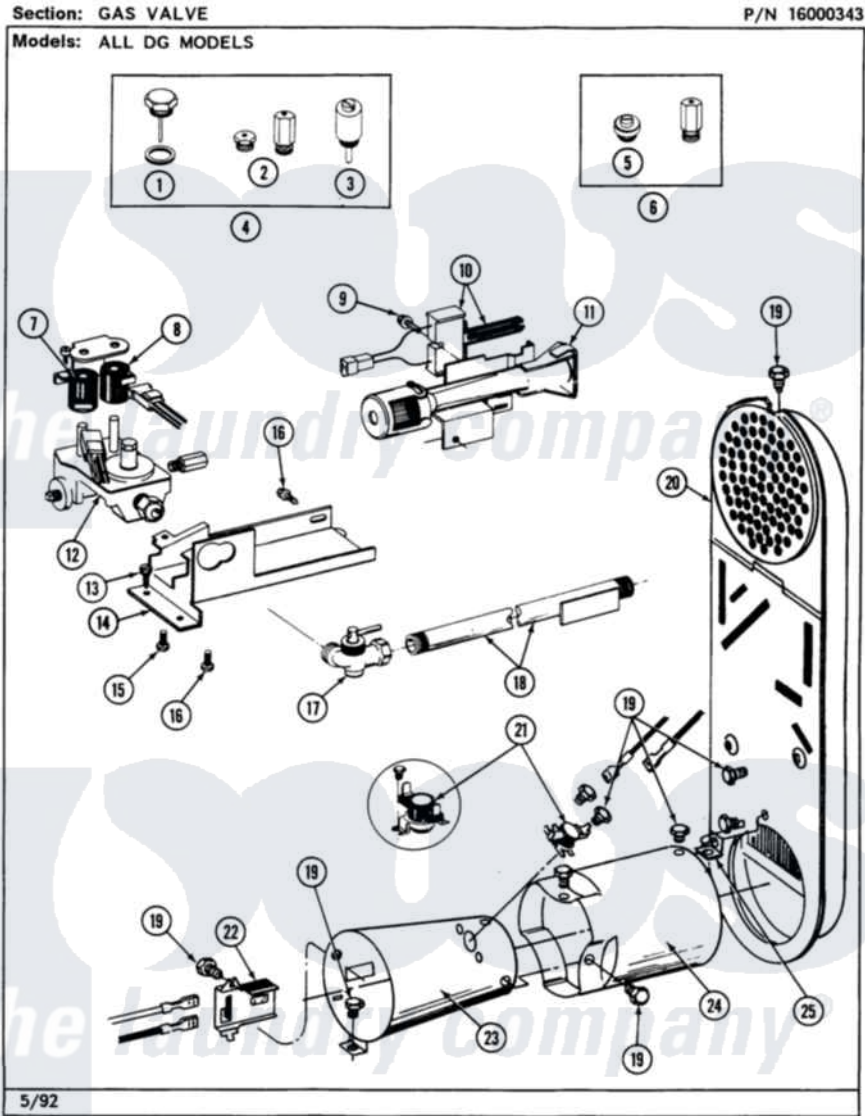

Maytag MDG27CSABW 08 - GAS VALVE

34

Maytag Residential Maytag MDG27CSABW Dryer Parts Parts Diagram 08 - GAS VALVE
 Click on the part number to view part

| Item | Original Part Number | Replaced By | Status | Part Description |
|------|------------------------|----------------------------|---------------|--------------------------------|
| 001 | NLA | | Not Available | SCREW ASSY. (BLUE BLOCK OPEN) |
| 002 | NLA | | Not Available | BURNER ORIFICE KIT, MAIN (LPG) |
| 003 | 306184 | | Not Available | PLUG, BLOCKING (LPG REGULATOR) |
| 004 | Y306195 | MAL9000AXX | | LP Gas Con |
| " | Y308378 | W10402145 | | LP Gas Con |
| 005 | 314602 | 694424 | | Leak, Limiter |
| 006 | 306204 | 33002924 | | Gas Conv K |
| " | Y308377 | | Not Available | CONVERSION KIT (LP TO NATURAL) |
| 007 | 306106 | | | Coil, Holding And Booster--W |
| 008 | 306105 | 694540 | | Coil, 60 Hz |
| 009 | 304971 | | | Screw Note: Screw, Igniter |
| 010 | 304970 | 4391996 | | Ignitor |
| 011 | 304974 | 33002793 | | Burner Assembly |
| " | Y308457 | 33002793 | | Burner Assembly |

| | | | |
|-----|-------------------------|--------------------------|--|
| 012 | 306176 | | Valve, Gas |
| " | 308345 | | Valve, Gas |
| 013 | Y313561 | | Screw---NA |
| 014 | 314566 | | Gas Control Bracket |
| 015 | 314082 | 90767 | Screw, 8A X 3/8 HeX Washer Head Tapping |
| 016 | Y310632 | 1163839 | Screw |
| 017 | Y303349 | | Angle Shut-Off, Gas Valve |
| 018 | Y303383 | 33001735 | Pipe And Bracket Assembly Series 18 Not Needed Use Vavle |
| 019 | 211294 | 90767 | Screw, 8A X 3/8 HeX Washer Head Tapping |
| 020 | 307119 | | Duct, Inlet Assembly |
| " | Y308504 | Not Available | INLET DUCT ASSEMBLY |
| 021 | 305169 | | Thermostat, Hi-Limit Gas |
| 022 | Y303377 | 338906 | Radiant, Sensor |
| 023 | Y303368 | | Cone, Combustion |
| " | Y308548 | | Combustion Cone Assembly |
| 024 | Y303841 | | Cone, Extension |
| 025 | Y312890 | | Retainer, Heater Chamber |