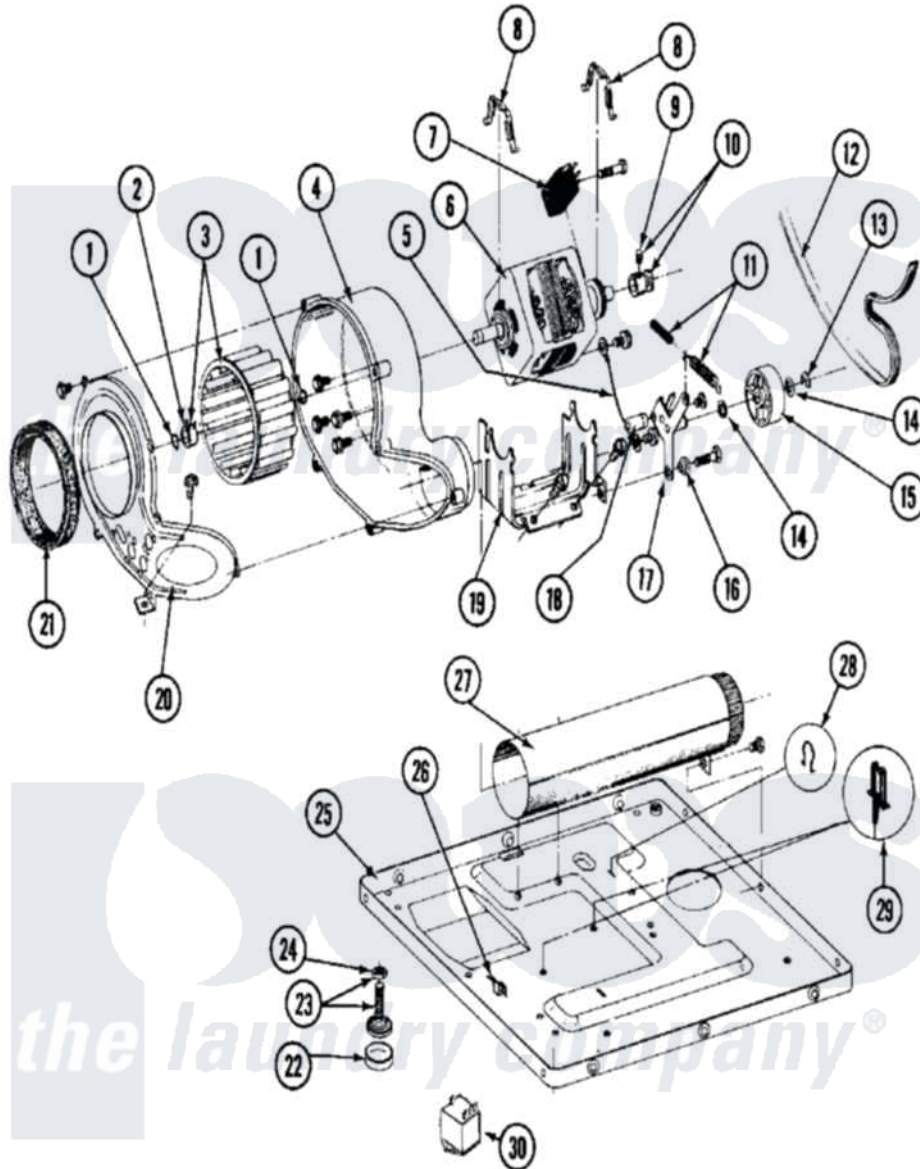

Maytag MDG27CSABW 09 - MOTOR, BLOWER & BASE FRAME

Maytag Residential Maytag MDG27CSABW Dryer Parts Parts Diagram 09 - MOTOR, BLOWER & BASE FRAME
 Click on the part number to view part

Item	Original Part Number	Replaced By	Status	Part Description
001	410233	9703438		Ring-Retrn
002	312967			Clamp, Blower Housing
003	Y303836			Blower Wheel Assembly And Clamp
004	Y312893			Housing, Blower
005	901220			Ground Wire
"	910343	488234		Screw 8-32 X 1/4
006	Y303358	W10410999		Motor-Drve
007	306207		Not Available	(PROD. No.303358-8 & No.303358-9)
"	NLA		Not Available	SWITCH, MOTOR START-PROD.
"	Y303877		Not Available	SWITCH, MOTOR EXTERNAL START No.303358-2, No.303358-4, 303358-7
"	Y303879			Switch, Motor External Start
008	Y015825			Clip, Motor To Motor Support
009	Y053241			Set Screw, Motor Pulley

010	Y305185	6-3051850	Pulley- MO
011	Y303945		IDLER SPRING ASSY. W/PLUG
012	Y312959		Poly "V" Belt For Tumbler
013	312958	354987	Ring, Retaining
014	Y312527		Washer, Idler Shaft
015	Y303705	6-3037050	Pulley- ID
016	Y312894	315772	Sleeve, Idler Arm
017	Y014874		Screw, Idler Arm And Sleeve
"	Y303363	6-3033630	Idler Arm
"	Y312961	W10116751	Screw
018	Y313582	W10116756	Spacer
019	Y313561		Screw----NA
"	NLA		Not Available
			MOTOR SUPPORT
020	Y313561		Screw----NA
"	314847		COVER, BLOWER HOUSING
021	Y312901		Seal, Housing Cover
022	210684		Foot, Adjustable Leg
023	Y302699	22003428	Leg, Adjustable
024	210385		Lock Nut For Adjustable Leg
025	Y303361		Not Available
			BASE ASSY. (UPPER & LOWER)
026	Y310376		Clip, Door Switch Harness
027	Y303442		EXHAUST DUCT ASSEMBLY
028	410490		Spring, Retainer Wire Harness
029	Y313262	W10116752	Retainer-
030	307928	12001933	Transformer