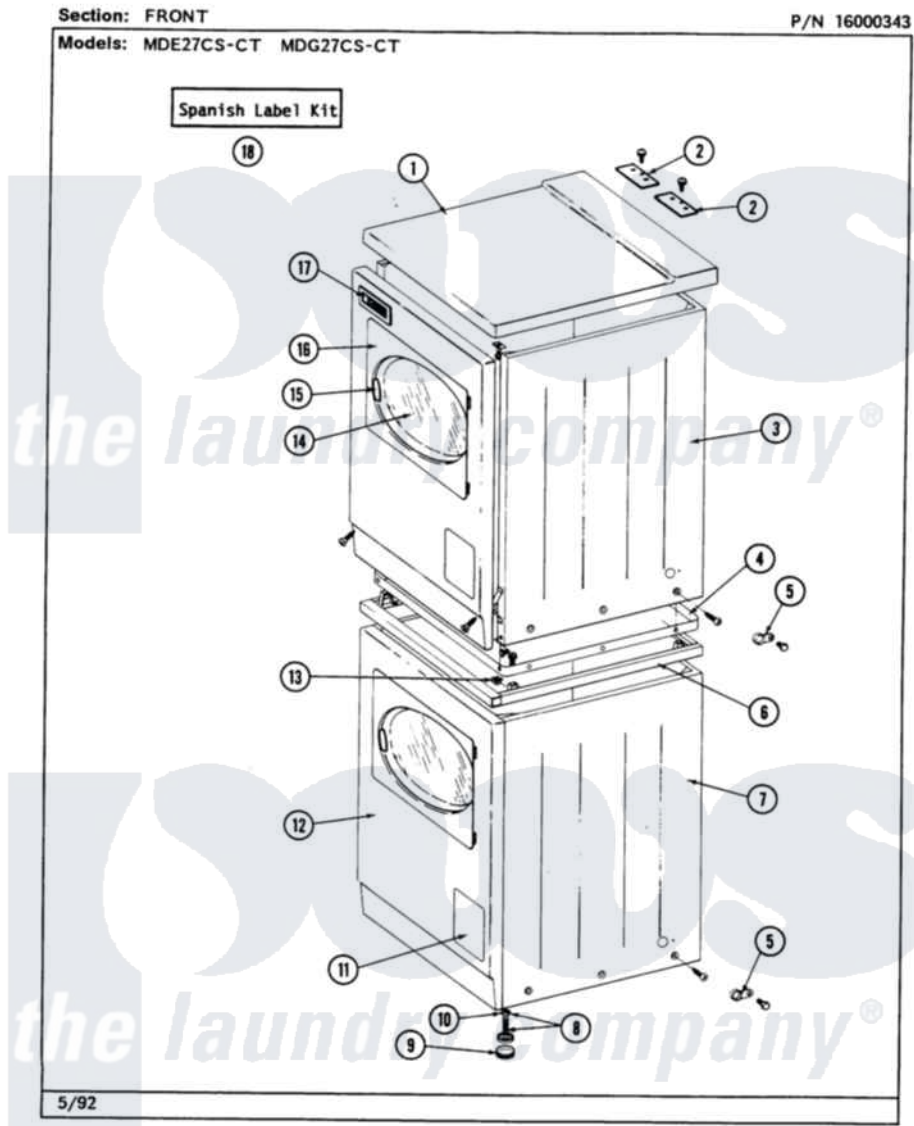

# Maytag MDG27CSAGW 01 - FRONT

2

Maytag Residential Maytag MDG27CSAGW Dryer Parts Parts Diagram 01 - FRONT

Click on the part number to view part

Item	Original Part Number	Replaced By	Status	Part Description
001	<a href="#">307104</a>			Top Cover Assembly
"	NLA		Not Available	(ALM)
002	NLA		Not Available	TOP COVER PLATE
"	<a href="#">Y313559</a>			Screw
003	<a href="#">204445</a>			Screw And Fastener Assembly
"	<a href="#">213007</a>			Xfor Cabinet See Cabinet, Back
"	NLA		Not Available	CABINET, UPPER (WHT)
004	314663	<a href="#">214354</a>		Screw, Top Cover To Cabnt.
"	Y303361		Not Available	BASE ASSY. (UPPER & LOWER)
005	211168	<a href="#">W10139210</a>		Screw, 8-18 X 5/16
"	910768	<a href="#">M0280301</a>		Tie Electr
006	NLA		Not Available	SPACER ASSY (WHT)
007	307125		Not Available	CABINET, LOWER (WHITE)
"	NLA		Not Available	(ALM)
008	Y302699	<a href="#">22003428</a>		Leg, Adjustable

009	<a href="#">210684</a>		Foot, Adjustable Leg
010	<a href="#">210385</a>		Lock Nut For Adjustable Leg
011	NLA	Not Available	ACCESS DOOR (WHT)
012	<a href="#">204439</a>		Screw And Fstner Assembly
"	<a href="#">307998L</a>		Front Panel----NA
"	NLA	Not Available	FRONT PANEL (WHT)
013	310933	<a href="#">33002194</a>	Nut, Speed
014	308069	Not Available	DOOR, INNER W/GASKET
015	<a href="#">314939</a>		Handle, Door
"	<a href="#">314974</a>		Handle, Door
016	NLA	Not Available	DOOR ASSY. COMPLETE (WHT)
017	NLA	Not Available	NAME PLATE
018	NLA	Not Available	SPANISH LABEL KIT