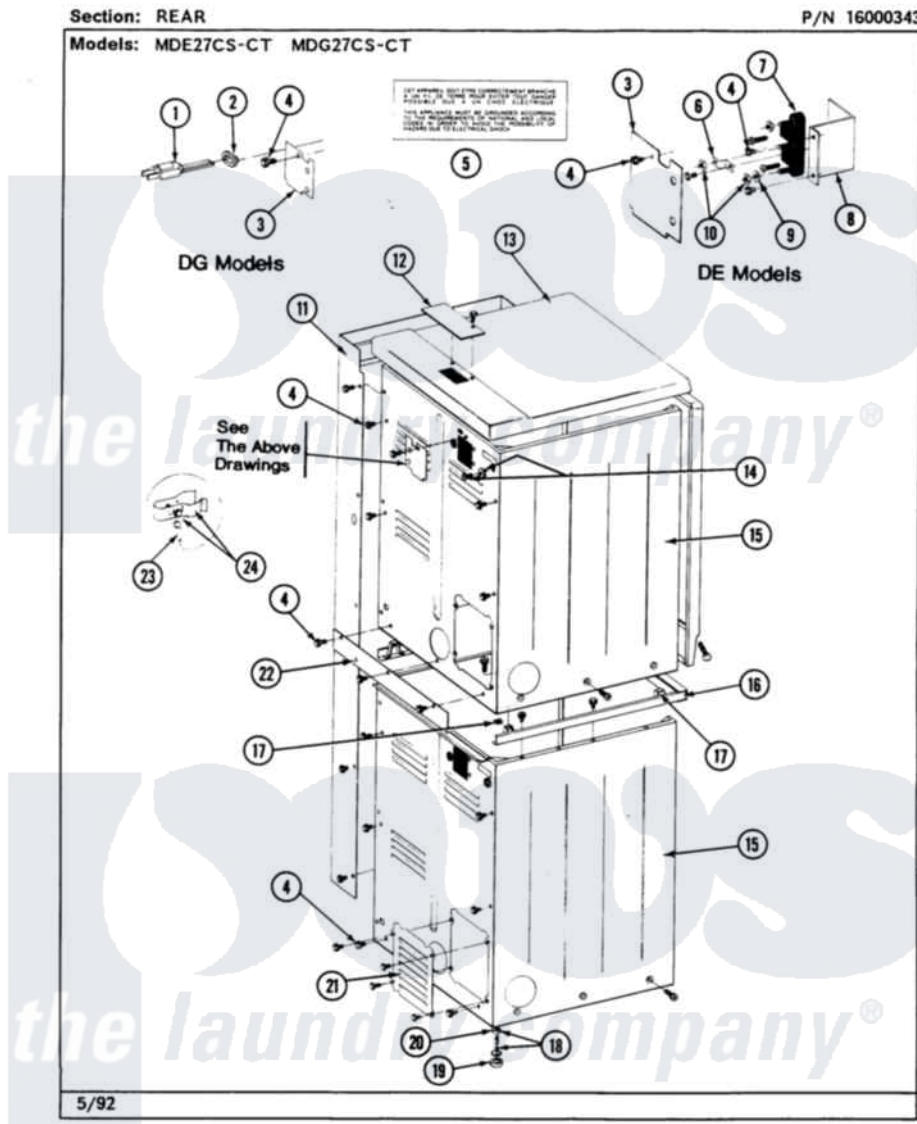

# Maytag MDG27CSAGW 02 - REAR

8

Maytag Residential Maytag MDG27CSAGW Dryer Parts Parts Diagram 02 - REAR

Click on the part number to view part

Item	Original Part Number	Replaced By	Status	Part Description
001	NLA		Not Available	POWERCORD
002	<a href="#">211881</a>			Grommet, Cord Part Not Used-Gas Models Only
003	Y312905		Not Available	COVER, TERMINAL
004	<a href="#">Y313561</a>			Screw---NA
005	214519			LABEL, ELECTRICAL INSTR. PART NOT USED-GAS MODELS ONLY
006	Y311423	<a href="#">489483</a>		Screw 10-32 X 1/2
"	<a href="#">Y312184</a>			Strap, Grounding
007	<a href="#">400008</a>			Block, Terminal
"	Y312209	<a href="#">W10001200</a>		Screw
008	<a href="#">Y312904</a>			Bracket, Terminal Block
009	<a href="#">Y311270</a>			Washer, Terminal Block
010	311484	<a href="#">112432</a>		Nut
011	NLA		Not Available	SCREW
012	NLA		Not Available	TOP COVER PLATE

"	<a href="#">Y313559</a>		Screw
013	<a href="#">307104</a>		Top Cover Assembly
"	NLA	Not Available	(ALM)
014	NLA	Not Available	SCREW & WASHER ASSY.
015	<a href="#">213007</a>		Xfor Cabinet See Cabinet, Back
"	307125	Not Available	CABINET, LOWER (WHITE)
"	NLA	Not Available	(ALM)
"	Y310632	<a href="#">1163839</a>	Screw
016	911050	<a href="#">4312464</a>	Screw
"	NLA	Not Available	SPACER ASSY (WHT)
"	Y310632	<a href="#">1163839</a>	Screw
017	310933	<a href="#">33002194</a>	Nut, Speed
018	Y302699	<a href="#">22003428</a>	Leg, Adjustable
019	<a href="#">210684</a>		Foot, Adjustable Leg
020	<a href="#">210385</a>		Lock Nut For Adjustable Leg
021	211294	<a href="#">90767</a>	Screw, 8A X 3/8 HeX Washer Head Tapping
"	Y312951	Not Available	ACCESS COVER, BACK
"	<a href="#">Y313559</a>		Screw
022	NLA	Not Available	FILLER STRIP
"	Y310632	<a href="#">1163839</a>	Screw
023	<a href="#">311155</a>		Ground Wire And Clamp
024	<a href="#">301548</a>		Clamp, Ground Wire
"	<a href="#">313122</a>		Screw - Baffle To Tumbler