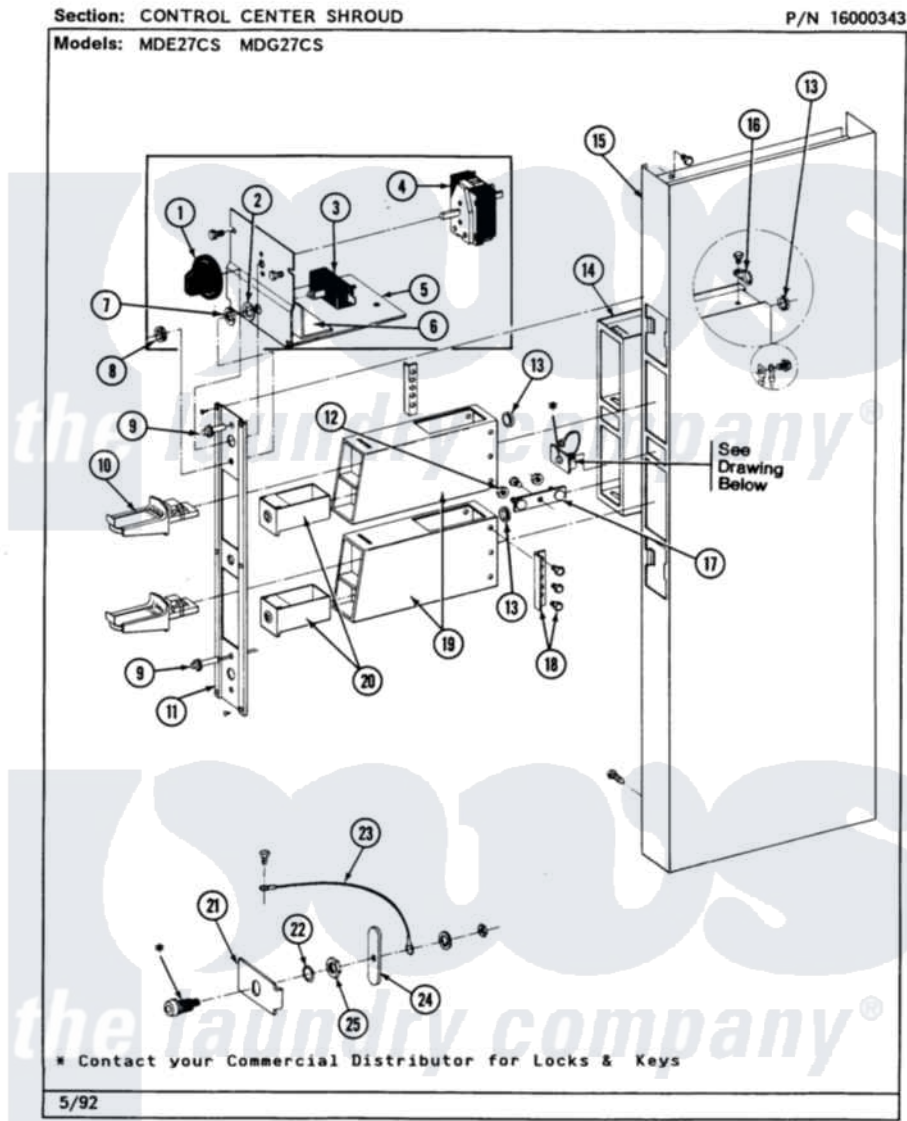

Maytag MDG27CSAGW 03 - CONTROL CENTER SHROUD

14

Maytag Residential Maytag MDG27CSAGW Dryer Parts Parts Diagram 03 - CONTROL CENTER SHROUD
 Click on the part number to view part

Item	Original Part Number	Replaced By	Status	Part Description
001	205663			Knob For Selector Switch
002	312751			Lockwasher, Start Switch
003	306940	W10149462		Switch, Push-To-Start
004	307253			Switch, Cycle Selector
"	Y313588	488234		Screw 8-32 X 1/4
005	212276	W10116760		Screw
"	Y314261			Switch And Relay Bracket
006	NLA		Not Available	INSULATOR
007	Y312706	422617		Nut
008	Y312702			Knurled Nut, Start Switch
009	NLA		Not Available	INDICATOR LIGHT 240-50
010	NLA		Not Available	MAYTAG COIN SLIDE (ACCY)
011	315037		Not Available	PANEL, VAULT
"	Y313424			Screw, Vault Panel
012	Y052740	62739		Nut, Lock
013	Y313671	33001303		Grommet, Plate Hole

014	211294	90767		Screw, 8A X 3/8 HeX Washer Head Tapping
"	305534		Not Available	VAULT ASSEMBLY
"	Y310632	1163839		Screw
"	Y313559			Screw
015	213648	98165		Screw
"	NLA		Not Available	CONTROL SHROUD (WHT)
016	211168	W10139210		Screw, 8-18 X 5/16
"	910768	M0280301		Tie Electr
017	212276	W10116760		Screw
"	NLA		Not Available	MTG. STRAP---NA
018	NLA		Not Available	COIN METER STOP
"	Y014872			Screw, Coin Meter Stop -
019	Y307081			Coin Meter Weld Assembly
"	NLA		Not Available	(ALM)
020	205423	208883		Coin Box K
"	205423L	208883		Coin Box K
021	313428		Not Available	PLATE FOR LATCH
022	NLA		Not Available	SPRING WASHER
023	211168	W10139210		Screw, 8-18 X 5/16
"	Y303981			Ground Wire For Latch
024	Y313427	206637		Lock Kit
025	212328	W10139762		Hex Nut, 3/4-27