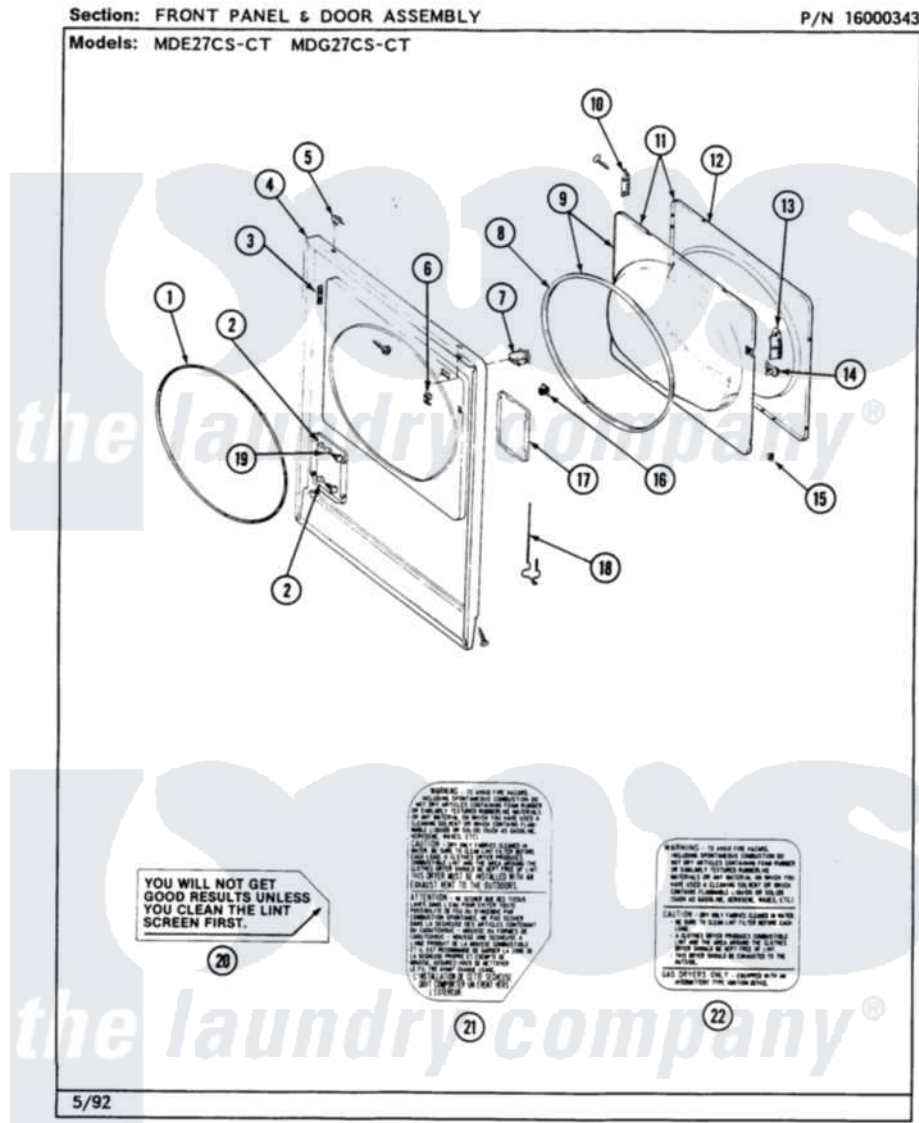

# Maytag MDG27CSAGW 06 - FRONT PANEL & DOOR ASSEMBLY

Maytag Residential Maytag MDG27CSAGW Dryer Parts Parts Diagram 06 - FRONT PANEL & DOOR ASSEMBLY  
 Click on the part number to view part

Item	Original Part Number	Replaced By	Status	Part Description
001	<a href="#">314937</a>			Seal, Front Panel
002	NLA		Not Available	BUSHING
003	<a href="#">Y313907</a>			Fastener, Twin
004	212949	<a href="#">22001866</a>		Screw, Relay
"	<a href="#">307998L</a>			Front Panel---NA
"	NLA		Not Available	FRONT PANEL (WHT)
005	212982	<a href="#">22001650</a>		Fastener, Spring
006	<a href="#">Y310376</a>			Clip, Door Switch Harness
007	Y305753	<a href="#">W10169313</a>		Switch-Dor
008	314935	<a href="#">33001192</a>		Seal, Door
009	308069		Not Available	DOOR, INNER W/GASKET
010	307099	<a href="#">33001230</a>		Hinge, Door
"	<a href="#">Y314062</a>			Screw, Door Hinge And Panel
011	NLA		Not Available	DOOR ASSY. COMPLETE (WHT)
012	314967		Not Available	DOOR W/WINDOW OUTER HALF (WHT)

"	NLA	Not Available	(ALM)
013	<a href="#">314939</a>		Handle, Door
"	<a href="#">314974</a>		Handle, Door
014	314936	<a href="#">33001305</a>	Strike, Door
"	314944	<a href="#">33001305</a>	Strike, Door
015	<a href="#">Y313910</a>		Clip, Door Liner To Outer Panel
016	<a href="#">306436</a>		Door Latch Kit--W
017	NLA	Not Available	ACCESS DOOR (WHT)
018	<a href="#">Y314025</a>		Latch For Access Door
019	<a href="#">312369</a>		Sleeve, Access Panel Stud Part Not Used
020	Y313340		LABEL, LINT SCREEN INSTRUCTION
021	314941	Not Available	LABEL, INSTRUCTION
022	NLA	Not Available	INSTRUCTION LABEL