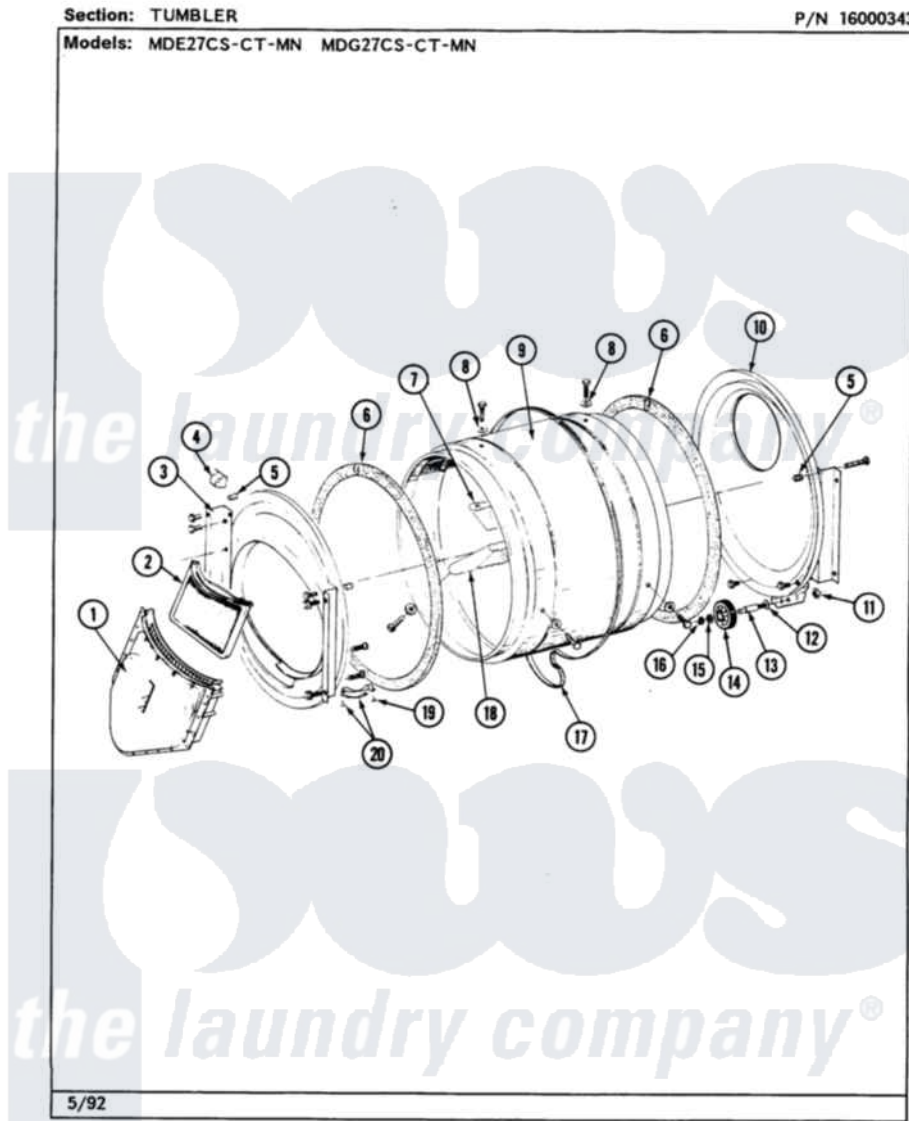

Maytag MDG27CSAGW 07 - TUMBLER

30

Maytag [Residential Maytag MDG27CSAGW Dryer Parts](#) Parts Diagram 07 - TUMBLER
 Click on the part number to view part

Item	Original Part Number	Replaced By	Status	Part Description
001	Y307112	33001016		Outlet Duct Assembly
"	Y314110	33002917		Screw, No.10-16
002	307108	33002970		Lint Filte
003	307109	33001179		Front, Tumbler
"	Y313561			Screw---NA
"	NLA		Not Available	SCREW
"	Y310632	1163839		Screw
004	Y310376			Clip, Door Switch Harness
005	NLA		Not Available	THREAD COVER
006	314820			Seal, Tumbler
007	314803	33001012		Baffle
"	Y310759			Screw, Tumbler Baffles
008	314158			Washer, Baffle To Tumbler
009	306663		Not Available	TUMBLER W/BAFFLES
"	314802		Not Available	TUMBLER W/OUT BAFFLES
010	211294	90767		Screw, 8A X 3/8 HeX Washer Head Tapping

"	Y307114	33001178	Back, Tumbler
"	Y308544	33001178	Back, Tumbler
011	312538	33001443	Nut, Hex
012	Y313347	312535	Washer, Vault Mounting Brk.
013	Y312948	6-3129480	Shaft- Tumbler
014	Y303373	12001541	Drum Roller/Washer Assembly--W
015	312535		Washer, Vault Mounting Brk.
016	410233	9703438	Ring-Retrn
017	Y312959		Poly "V" Belt For Tumbler
018	314804	33001004	Baffle, Tall
"	Y310759		Screw, Tumbler Baffles
019	210720		Rivet, Bearing To Tumbler Fmt
020	306508		Tumbler Bearing Kit ---W