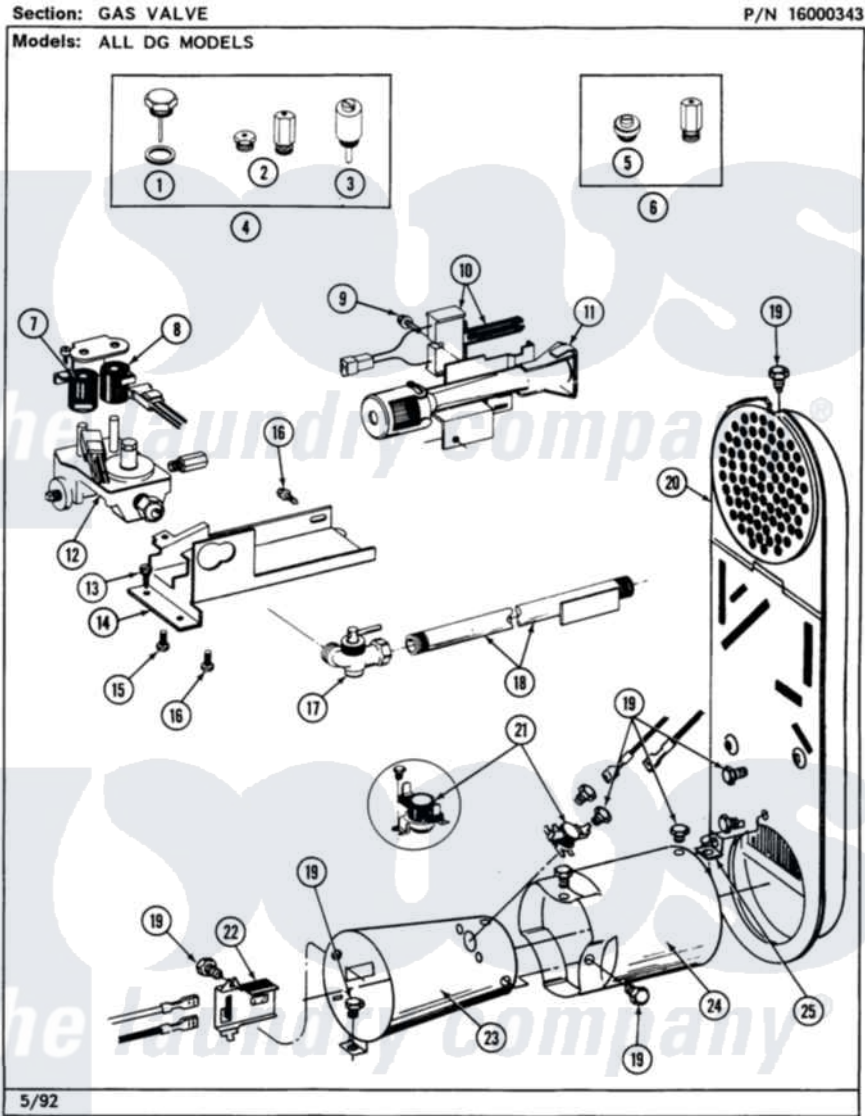

Maytag MDG27CSAGW 08 - GAS VALVE

34

Maytag Residential Maytag MDG27CSAGW Dryer Parts Parts Diagram 08 - GAS VALVE
 Click on the part number to view part

Item	Original Part Number	Replaced By	Status	Part Description
001	NLA		Not Available	SCREW ASSY. (BLUE BLOCK OPEN)
002	NLA		Not Available	BURNER ORIFICE KIT, MAIN (LP)
003	306184		Not Available	PLUG, BLOCKING (LPG REGULATOR)
004	Y306195	MAL9000AXX		LP Gas Con
005	314602	694424		Leak, Limiter
006	306204	33002924		Gas Conv K
007	306106			Coil, Holding And Booster-W
008	306105	694540		Coil, 60 Hz
009	304971			Screw Note: Screw, Igniter
010	304970	4391996		Ignitor
011	304974	33002793		Burner Assembly
"	Y308457	33002793		Burner Assembly
012	307927			Valve, Gas
013	Y313561			Screw---NA

014	314566		Gas Control Bracket
015	314082	90767	Screw, 8A X 3/8 HeX Washer Head Tapping
016	Y310632	1163839	Screw
017	Y303349		Angle Shut-Off, Gas Valve
018	Y303383	33001735	Pipe And Bracket Assembly Series 18 Not Needed Use Vavle
019	211294	90767	Screw, 8A X 3/8 HeX Washer Head Tapping
020	307119		Duct, Inlet Assembly
"	Y308504	Not Available	INLET DUCT ASSEMBLY
021	305169		Thermostat, Hi-Limit Gas
022	Y303377	338906	Radiant, Sensor
023	NLA	Not Available	COMBUSTION CONE
"	Y308549		Combustion Cone Assembly
024	Y303841		Cone, Extension
025	Y312890		Retainer, Heater Chamber