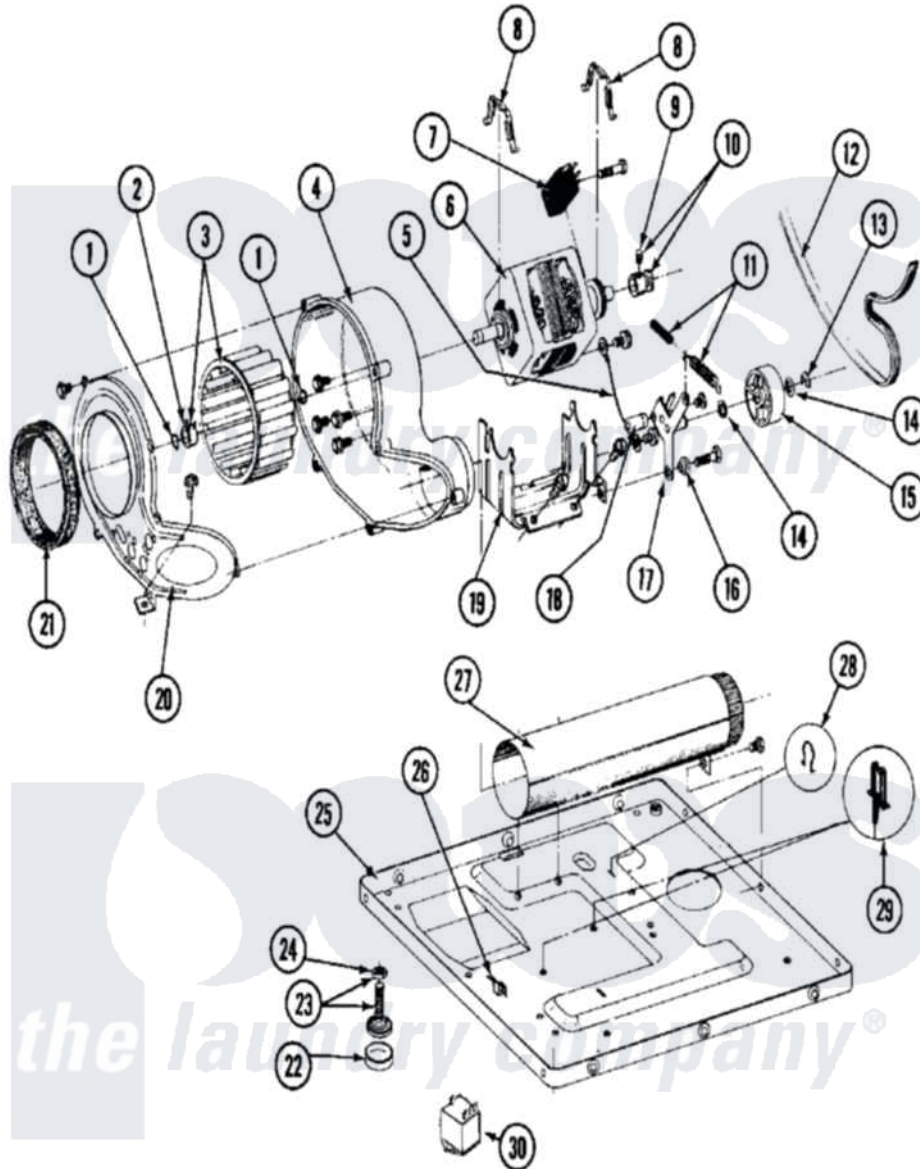

# Maytag MDG27CSAGW 09 - MOTOR, BLOWER & BASE FRAME

Maytag Residential Maytag MDG27CSAGW Dryer Parts Parts Diagram 09 - MOTOR, BLOWER & BASE FRAME  
 Click on the part number to view part

Item	Original Part Number	Replaced By	Status	Part Description
001	410233	<a href="#">9703438</a>		Ring-Retrn
002	<a href="#">312967</a>			Clamp, Blower Housing
003	<a href="#">Y303836</a>			Blower Wheel Assembly And Clamp
004	<a href="#">Y312893</a>			Housing, Blower
005	<a href="#">901220</a>			Ground Wire
"	910343	<a href="#">488234</a>		Screw 8-32 X 1/4
006	Y304656		Not Available	MOTOR (240V 50HZ)
007	306207		Not Available	(PROD. No.303358-8 & No.303358-9)
"	NLA		Not Available	PART NOT AVAILABLE
"	Y303877		Not Available	SWITCH, MOTOR EXTERNAL START No.303358-2, No.303358-4, 303358-7
"	<a href="#">Y303879</a>			Switch, Motor External Start
008	<a href="#">Y015825</a>			Clip, Motor To Motor Support
009	<a href="#">Y053241</a>			Set Screw, Motor Pulley
010	<a href="#">305186</a>			Pulley, Motor