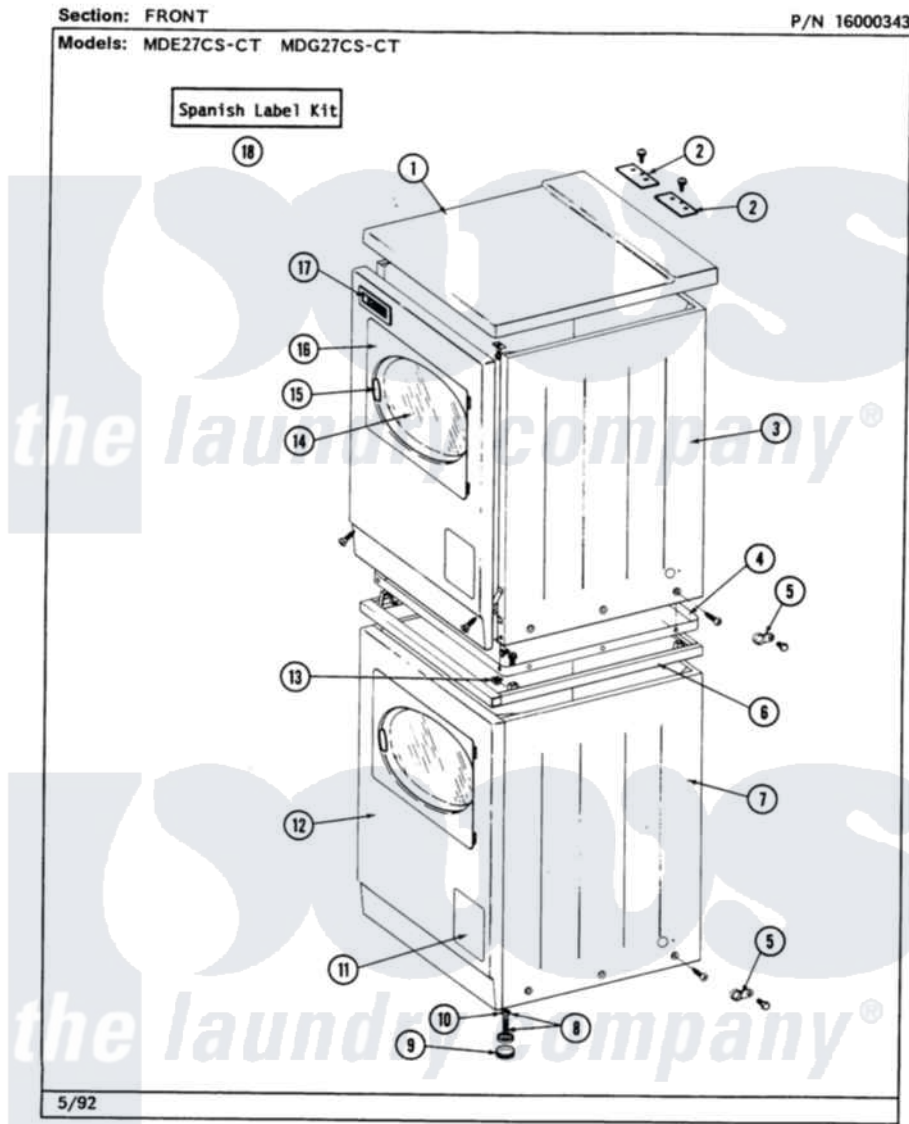

Maytag MDG27CTABL 01 - FRONT

2

Maytag Residential Maytag MDG27CTABL Dryer Parts Parts Diagram 01 - FRONT
 Click on the part number to view part

Item	Original Part Number	Replaced By	Status	Part Description
001	307104			Top Cover Assembly
"	NLA		Not Available	(ALMOND)
002	NLA		Not Available	TOP COVER PLATE
"	Y313559			Screw
003	204445			Screw And Fastener Assembly
"	213007			Xfor Cabinet See Cabinet, Back
"	NLA		Not Available	CABINET, UPPER (WHITE)
004	314663	214354		Screw, Top Cover To Cabnt.
"	Y303361		Not Available	BASE ASSY. (UPPER & LOWER)
005	211168	W10139210		Screw, 8-18 X 5/16
"	910768	M0280301		Tie Electr
006	NLA		Not Available	SPACER ASSY, WHITE
007	307125		Not Available	CABINET, LOWER (WHITE)
"	NLA		Not Available	(ALMOND)
008	Y302699	22003428		Leg, Adjustable

009	210684		Foot, Adjustable Leg
010	210385		Lock Nut For Adjustable Leg
011	NLA	Not Available	ACCESS DOOR (WHITE)
012	204439		Screw And Fstner Assembly
"	307998L		Front Panel----NA
"	NLA	Not Available	FRONT PANEL-WHITE
013	310933	33002194	Nut, Speed
014	308069	Not Available	DOOR, INNER W/GASKET
015	314939		Handle, Door
"	314974		Handle, Door
016	NLA	Not Available	DOOR ASSY. COMPLETE (WHITE)
017	NLA	Not Available	NAME PLATE
018	NLA	Not Available	SPANISH LABEL KIT