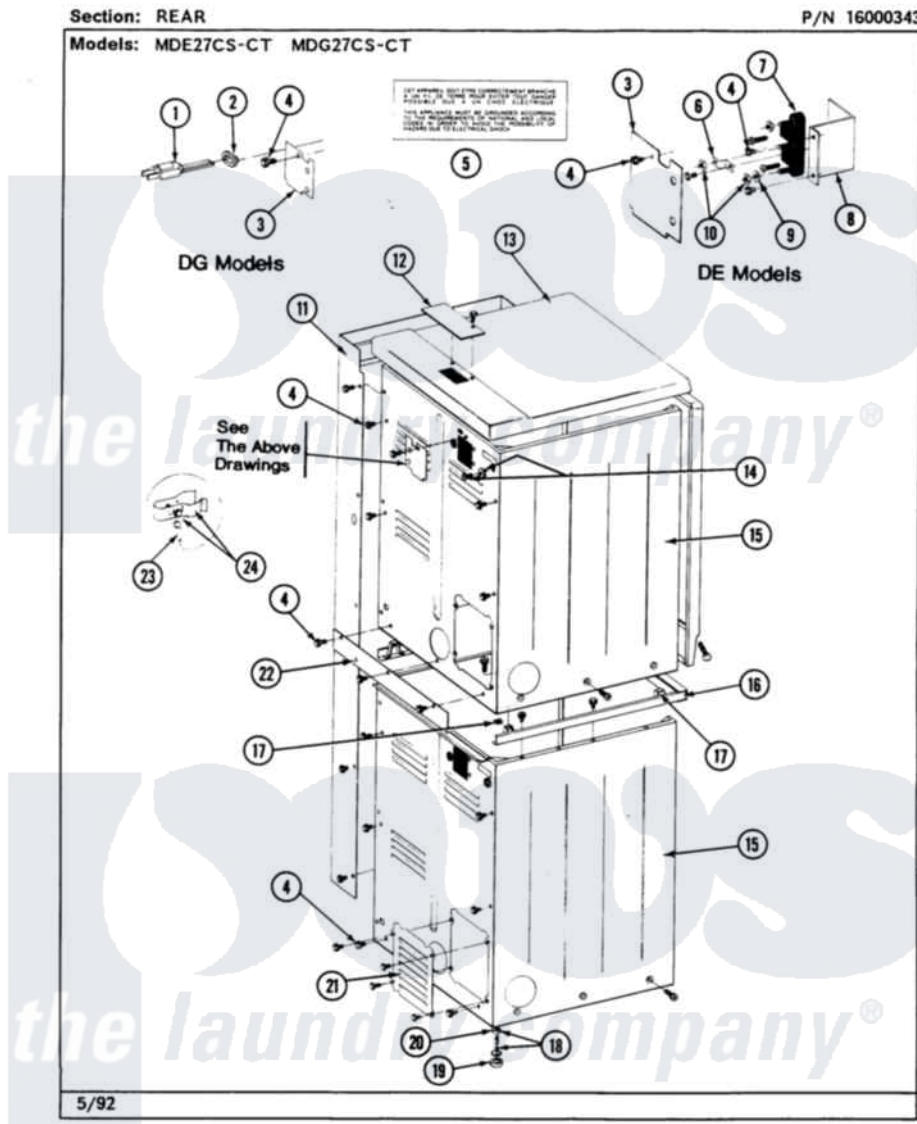

# Maytag MDG27CTABL 02 - REAR

8

Maytag [Residential Maytag MDG27CTABL Dryer Parts](#) Parts Diagram 02 - REAR  
 Click on the part number to view part

Item	Original Part Number	Replaced By	Status	Part Description
001	302521		Not Available	CORD, POWER PART NOT USED-GAS MODELS ONLY
002	<a href="#">211881</a>			Grommet, Cord Part Not Used-Gas Models Only
003	Y312905		Not Available	COVER, TERMINAL
004	<a href="#">Y313561</a>			Screw----NA
005	214519			LABEL, ELECTRICAL INSTR. PART NOT USED-GAS MODELS ONLY
006	Y311423	<a href="#">489483</a>		Screw 10-32 X 1/2
"	<a href="#">Y312184</a>			Strap, Grounding
007	<a href="#">400008</a>			Block, Terminal
"	Y312209	<a href="#">W10001200</a>		Screw
008	<a href="#">Y312904</a>			Bracket, Terminal Block
009	<a href="#">Y311270</a>			Washer, Terminal Block
010	311484	<a href="#">112432</a>		Nut
011	NLA		Not Available	SCREW
012	NLA		Not Available	TOP COVER PLATE

"	<a href="#">Y313559</a>		Screw
013	<a href="#">307104</a>		Top Cover Assembly
"	NLA	Not Available	(ALMOND)
014	NLA	Not Available	SCREW & WASHER ASSY.
015	<a href="#">213007</a>		Xfor Cabinet See Cabinet, Back
"	307125	Not Available	CABINET, LOWER (WHITE)
"	NLA	Not Available	(ALMOND)
"	Y310632	<a href="#">1163839</a>	Screw
016	911050	<a href="#">4312464</a>	Screw
"	NLA	Not Available	SPACER ASSY, WHITE
"	Y310632	<a href="#">1163839</a>	Screw
017	310933	<a href="#">33002194</a>	Nut, Speed
018	Y302699	<a href="#">22003428</a>	Leg, Adjustable
019	<a href="#">210684</a>		Foot, Adjustable Leg
020	<a href="#">210385</a>		Lock Nut For Adjustable Leg
021	211294	<a href="#">90767</a>	Screw, 8A X 3/8 HeX Washer Head Tapping
"	Y312951	Not Available	ACCESS COVER, BACK
"	<a href="#">Y313559</a>		Screw
022	NLA	Not Available	FILLER STRIP
"	Y310632	<a href="#">1163839</a>	Screw
023	<a href="#">311155</a>		Ground Wire And Clamp
024	<a href="#">301548</a>		Clamp, Ground Wire
"	<a href="#">313122</a>		Screw - Baffle To Tumbler