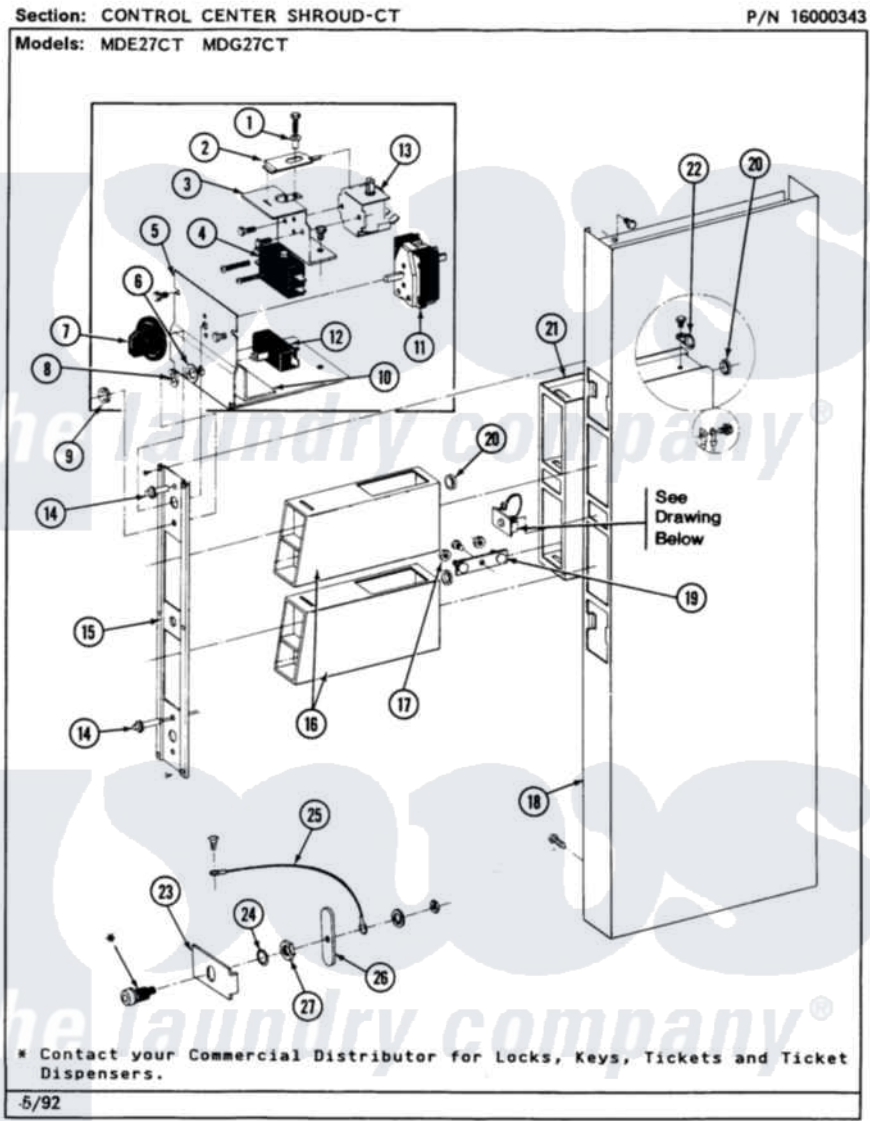

# Maytag MDG27CTABL 03 - CONTROL CENTER SHROUD

20

Maytag Residential Maytag MDG27CTABL Dryer Parts Parts Diagram 03 - CONTROL CENTER SHROUD  
 Click on the part number to view part

Item	Original Part Number	Replaced By	Status	Part Description
001	NLA		Not Available	SPACER
002	NLA		Not Available	SPRING, LEVER
003	212276	<a href="#">W10116760</a>		Screw
"	212949	<a href="#">22001866</a>		Screw, Relay
"	NLA		Not Available	RELAY BRACKET
004	212950	<a href="#">M0227520</a>		Screw-Tc No.6-32 X 13/16", Preform SwiTch
"	Y303787		Not Available	SWITCH FOR RELAY
005	212276	<a href="#">W10116760</a>		Screw
"	<a href="#">Y314261</a>			Switch And Relay Bracket
006	<a href="#">312751</a>			Lockwasher, Start Switch
007	<a href="#">205663</a>			Knob For Selector Switch
008	Y312706	<a href="#">422617</a>		Nut
009	<a href="#">Y312702</a>			Knurled Nut, Start Switch
010	NLA		Not Available	INSULATOR
011	<a href="#">307253</a>			Switch, Cycle Selector
"	Y313588	<a href="#">488234</a>		Screw 8-32 X 1/4