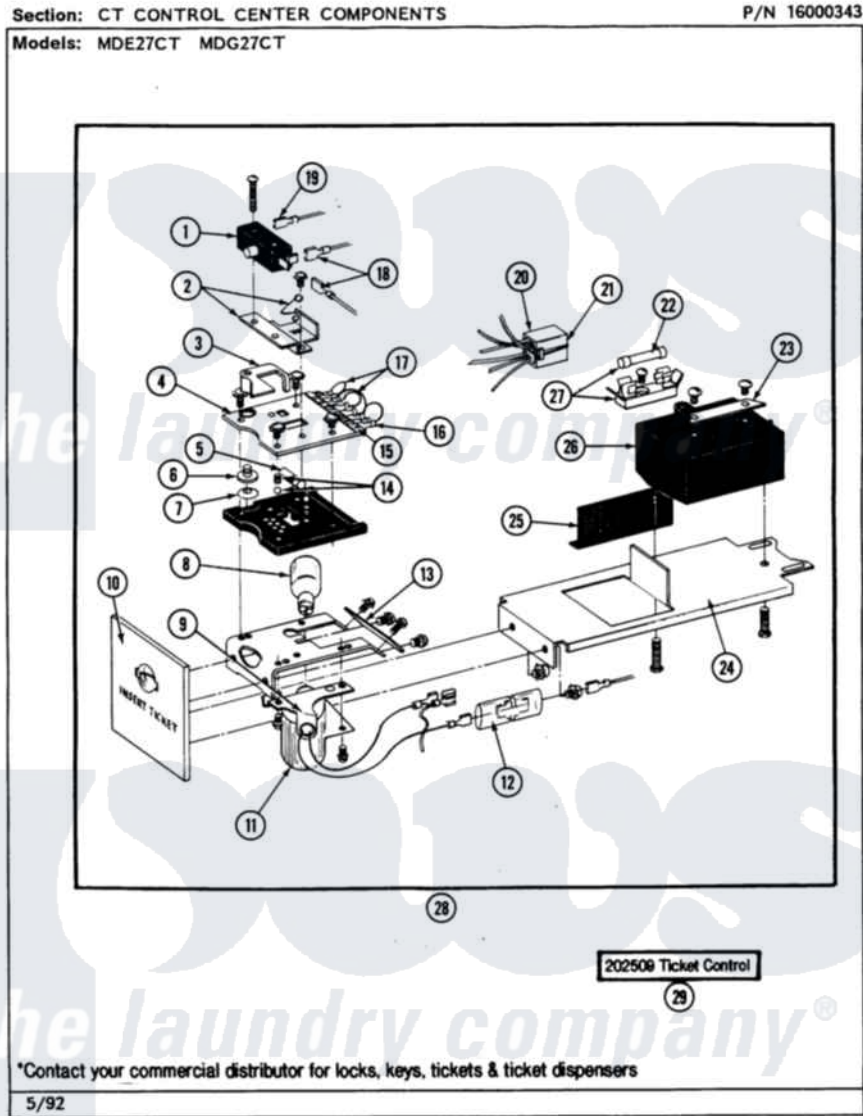

# Maytag MDG27CTABL 05 - CONTROL CENTER COMPONENTS

Maytag Residential Maytag MDG27CTABL Dryer Parts Parts Diagram 05 - CONTROL CENTER COMPONENTS  
 Click on the part number to view part

Item	Original Part Number	Replaced By	Status	Part Description
001	204882		Not Available	SWITCH FOR TICKET CONTROL
"	NLA		Not Available	SCREW
002	<a href="#">204881</a>			Cam Plate Assembly
"	NLA		Not Available	SCREW
003	<a href="#">214218</a>			Lever, Switch
004	<a href="#">212452</a>			Board, Circuit
"	NLA		Not Available	SCREW
005	<a href="#">214275</a>			Roller For Cam
006	<a href="#">214220</a>			Adjustment Thumb Wheel
007	NLA		Not Available	SPRING WASHER
008	202479	<a href="#">A3167501</a>		Lamp Oven, Int.
009	NLA		Not Available	LAMP SOCKET W/BACKET
010	212519	<a href="#">488234</a>		Screw 8-32 X 1/4
"	NLA		Not Available	FRONT PLATE
011	212533			SHIELD FOR HEAT LAMP
"	NLA		Not Available	SCREW

012	Y201110		Not Available	CONNECTOR, WIRE (INDIC. LIGHT)
013	NLA		Not Available	SCREW
014	<a href="#">203140</a>			Contact Ball Kit
015	NLA		Not Available	OVERLAY
016	Y311550		Not Available	SPADE (MINIATURE)
017	NLA		Not Available	JUMPER WIRE (BLACK)
018	NLA		Not Available	SPADE CONNECTOR
019	211737	<a href="#">248562</a>		Terminal
020	NLA		Not Available	HARNESS, TICKET CONTROL
021	<a href="#">213074</a>			Pin Receptacle For Plug
"	NLA		Not Available	PIN, PLUG
022	202713	<a href="#">22001555</a>		Fuse
023	311612		Not Available	COVER, CIRCUIT BOARD TERMINALS
"	311613	<a href="#">Y311711</a>		Screw, Fuse Block
024	211294	<a href="#">90767</a>		Screw, 8A X 3/8 HeX Washer Head Tapping
"	NLA		Not Available	BRACKET
025	NLA		Not Available	SHIELD
026	202477	<a href="#">22003292</a>		Control As
027	NLA		Not Available	FUSE BLOCK W/FUSE
028	NLA		Not Available	TICKET RECEIVER ASSY.
029	<a href="#">202509</a>			Ticket Control Assembly