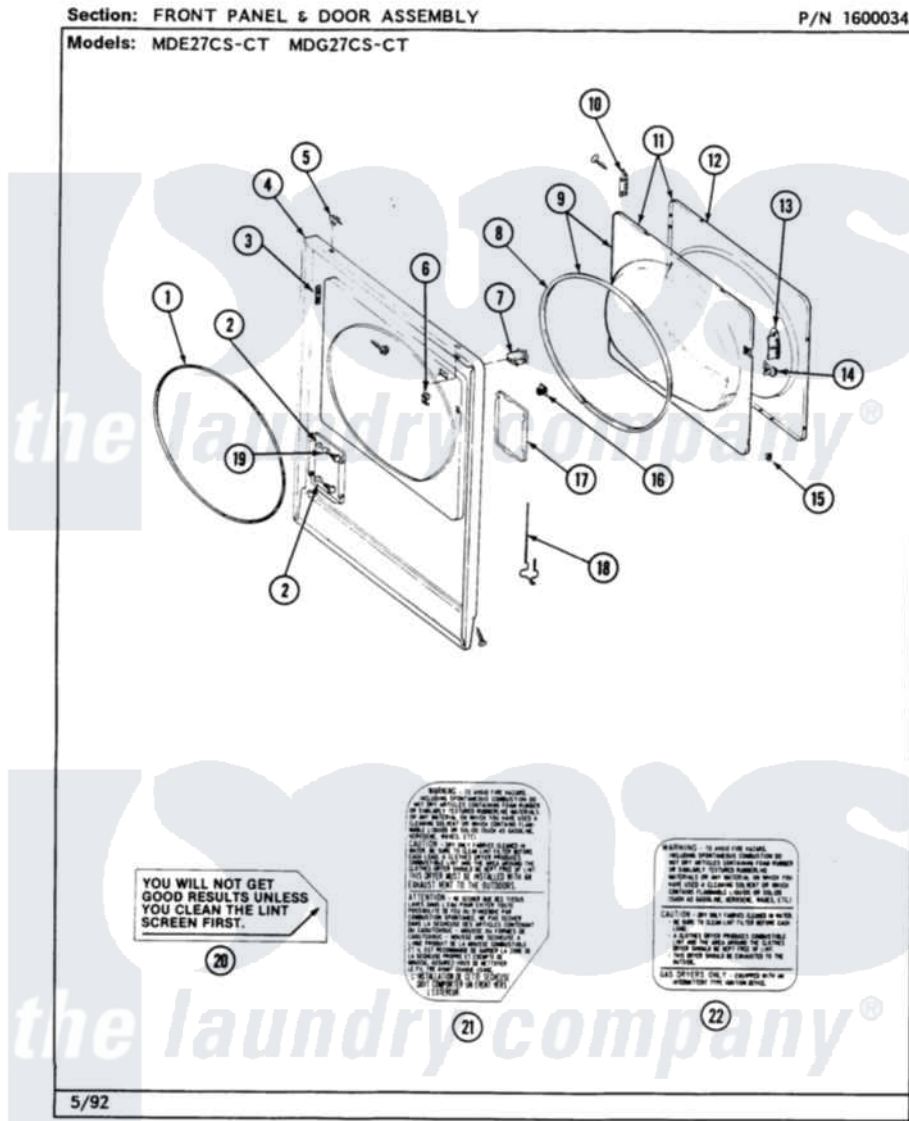

Maytag MDG27CTABL 06 - FRONT PANEL & DOOR ASSEMBLY

Maytag Residential Maytag MDG27CTABL Dryer Parts Parts Diagram 06 - FRONT PANEL & DOOR ASSEMBLY
 Click on the part number to view part

Item	Original Part Number	Replaced By	Status	Part Description
001	314937			Seal, Front Panel
002	NLA		Not Available	BUSHING
003	Y313907			Fastener, Twin
004	212949	22001866		Screw, Relay
"	307998L			Front Panel---NA
"	NLA		Not Available	FRONT PANEL-WHITE
005	212982	22001650		Fastener, Spring
006	Y310376			Clip, Door Switch Harness
007	Y305754	W10169313		Switch-Dor
008	314935	33001192		Seal, Door
009	308069		Not Available	DOOR, INNER W/GASKET
010	307099	33001230		Hinge, Door
"	Y314062			Screw, Door Hinge And Panel
011	NLA		Not Available	DOOR ASSY. COMPLETE (WHITE)
012	314967		Not Available	DOOR W/WINDOW OUTER HALF (WHT)

"	NLA	Not Available	(ALMOND)
013	314939		Handle, Door
"	314974		Handle, Door
014	314936	33001305	Strike, Door
"	314944	33001305	Strike, Door
015	Y313910		Clip, Door Liner To Outer Panel
016	306436		Door Latch Kit--W
017	NLA	Not Available	ACCESS DOOR (WHITE)
018	Y314025		Latch For Access Door
019	312369		Sleeve, Access Panel Stud Part Not Used
020	Y313340		LABEL, LINT SCREEN INSTRUCTION
021	314941	Not Available	LABEL, INSTRUCTION
022	NLA	Not Available	INSTRUCTION LABEL