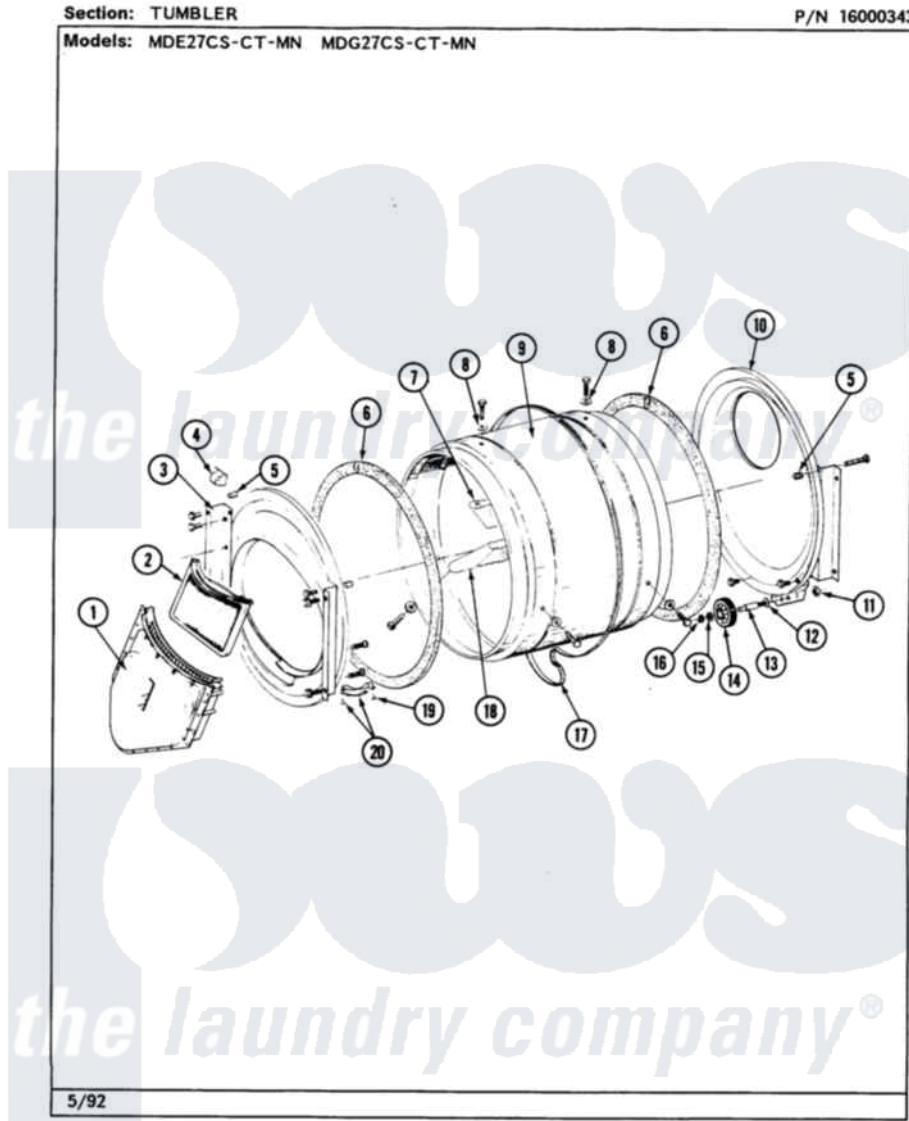

# Maytag MDG27CTABL 07 - TUMBLER

30

Maytag [Residential Maytag MDG27CTABL Dryer Parts](#) Parts Diagram 07 - TUMBLER  
 Click on the part number to view part

Item	Original Part Number	Replaced By	Status	Part Description
001	Y307112	<a href="#">33001016</a>		Outlet Duct Assembly
"	Y314110	<a href="#">33002917</a>		Screw, No.10-16
002	307108	<a href="#">33002970</a>		Lint Filte
003	307109	<a href="#">33001179</a>		Front, Tumbler
"	<a href="#">Y313561</a>			Screw---NA
"	NLA		Not Available	SCREW
"	Y310632	<a href="#">1163839</a>		Screw
004	<a href="#">Y310376</a>			Clip, Door Switch Harness
005	NLA		Not Available	THREAD COVER
006	<a href="#">314820</a>			Seal, Tumbler
007	314803	<a href="#">33001012</a>		Baffle
"	<a href="#">Y310759</a>			Screw, Tumbler Baffles
008	<a href="#">314158</a>			Washer, Baffle To Tumbler
009	306663		Not Available	TUMBLER W/BAFFLES
"	314802		Not Available	TUMBLER W/OUT BAFFLES
010	211294	<a href="#">90767</a>		Screw, 8A X 3/8 HeX Washer Head Tapping

"	Y307114	<a href="#">33001178</a>	Back, Tumbler
"	Y308544	<a href="#">33001178</a>	Back, Tumbler
011	312538	<a href="#">33001443</a>	Nut, Hex
012	Y313347	<a href="#">312535</a>	Washer, Vault Mounting Brk.
013	Y312948	<a href="#">6-3129480</a>	Shaft- Tumbler
014	Y303373	<a href="#">12001541</a>	Drum Roller/Washer Assembly--W
015	<a href="#">312535</a>		Washer, Vault Mounting Brk.
016	410233	<a href="#">9703438</a>	Ring-Retrn
017	<a href="#">Y312959</a>		Poly "V" Belt For Tumbler
018	314804	<a href="#">33001004</a>	Baffle, Tall
"	<a href="#">Y310759</a>		Screw, Tumbler Baffles
019	<a href="#">210720</a>		Rivet, Bearing To Tumbler Fmt
020	<a href="#">306508</a>		Tumbler Bearing Kit ---W