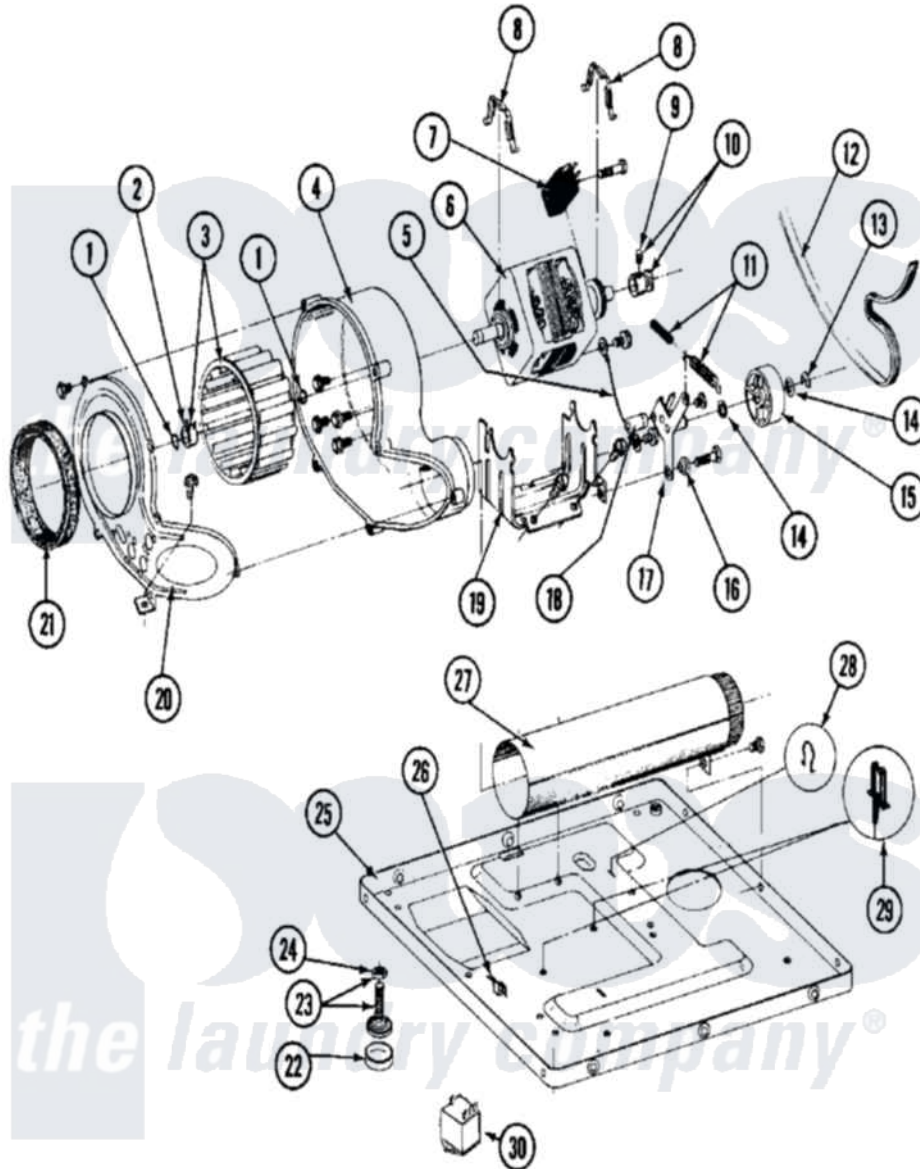

# Maytag MDG27CTABL 09 - MOTOR, BLOWER & BASE FRAME

Maytag [Residential Maytag MDG27CTABL Dryer Parts](#) Parts Diagram 09 - MOTOR, BLOWER & BASE FRAME  
 Click on the part number to view part

Item	Original Part Number	Replaced By	Status	Part Description
001	410233	<a href="#">9703438</a>		Ring-Retrn
002	<a href="#">312967</a>			Clamp, Blower Housing
003	<a href="#">Y303836</a>			Blower Wheel Assembly And Clamp
004	<a href="#">Y312893</a>			Housing, Blower
005	<a href="#">901220</a>			Ground Wire
"	910343	<a href="#">488234</a>		Screw 8-32 X 1/4
006	Y303358	<a href="#">W10410999</a>		Motor-Drve
007	306207		Not Available	(PROD. No.303358-8 & No.303358-9)
"	NLA		Not Available	SWITCH, MOTOR START-PROD.
"	Y303877		Not Available	SWITCH, MOTOR EXTERNAL START No.303358-2, No.303358-4, 303358-7
"	<a href="#">Y303879</a>			Switch, Motor External Start
008	<a href="#">Y015825</a>			Clip, Motor To Motor Support
009	<a href="#">Y053241</a>			Set Screw, Motor Pulley