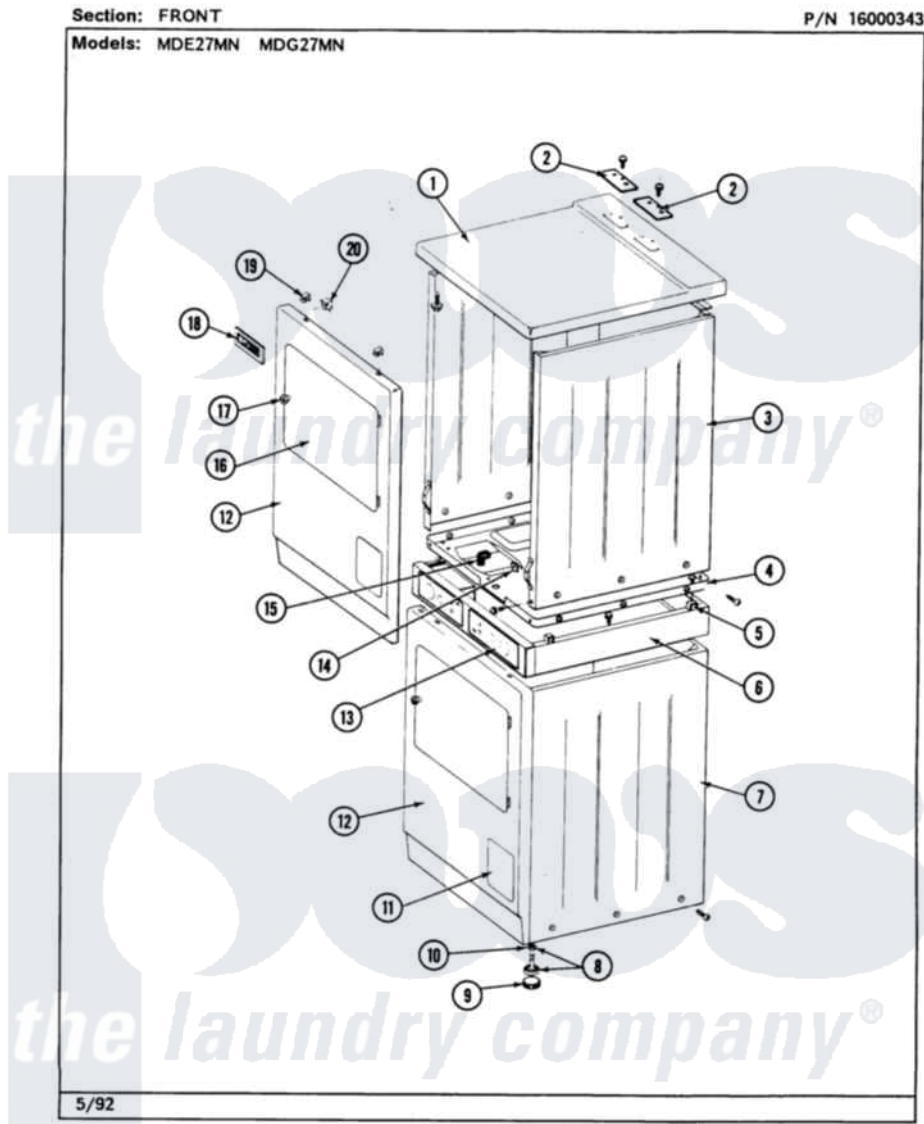

Maytag MDG27MNABW 01 - FRONT

4

Maytag [Residential Maytag MDG27MNABW Dryer Parts](#) Parts Diagram 01 - FRONT
Click on the part number to view part

Item	Original Part Number	Replaced By	Status	Part Description
001	204445			Screw And Fastener Assembly
"	307104			Top Cover Assembly
002	NLA		Not Available	TOP COVER PLATE
"	Y313559			Screw
003	204445			Screw And Fastener Assembly
"	NLA		Not Available	CABINET, UPPER (WHITE)
004	314663	214354		Screw, Top Cover To Cabnt.
"	Y307482		Not Available	BASE ASSY. (UPPER & LOWER)
005	310933	33002194		Nut, Speed
006	NLA		Not Available	SUPPORT ASSY. (WHITE)
"	Y310632	1163839		Screw
007	314663	214354		Screw, Top Cover To Cabnt.
"	NLA		Not Available	CABINET, LOWER (WHITE)
008	Y302699	22003428		Leg, Adjustable
009	210684			Foot, Adjustable Leg
010	210385			Lock Nut For Adjustable Leg

011	NLA		Not Available	ACCESS DOOR
012	NLA		Not Available	FRONT PANEL-WHITE
013	314664	212277		Screw, No.8 X 1/2 Inch
"	NLA		Not Available	CONTROL PANEL
014	NLA		Not Available	RETAINER
015	314522			Grommet, Strain Relief
016	308062			Door Assembly Complete W/O Hinges
017	NLA		Not Available	KNOB & SCREW, DOOR
018	NLA		Not Available	NAME PLATE
019	212982	22001650		Fastener, Spring
020	Y310376			Clip, Door Switch Harness