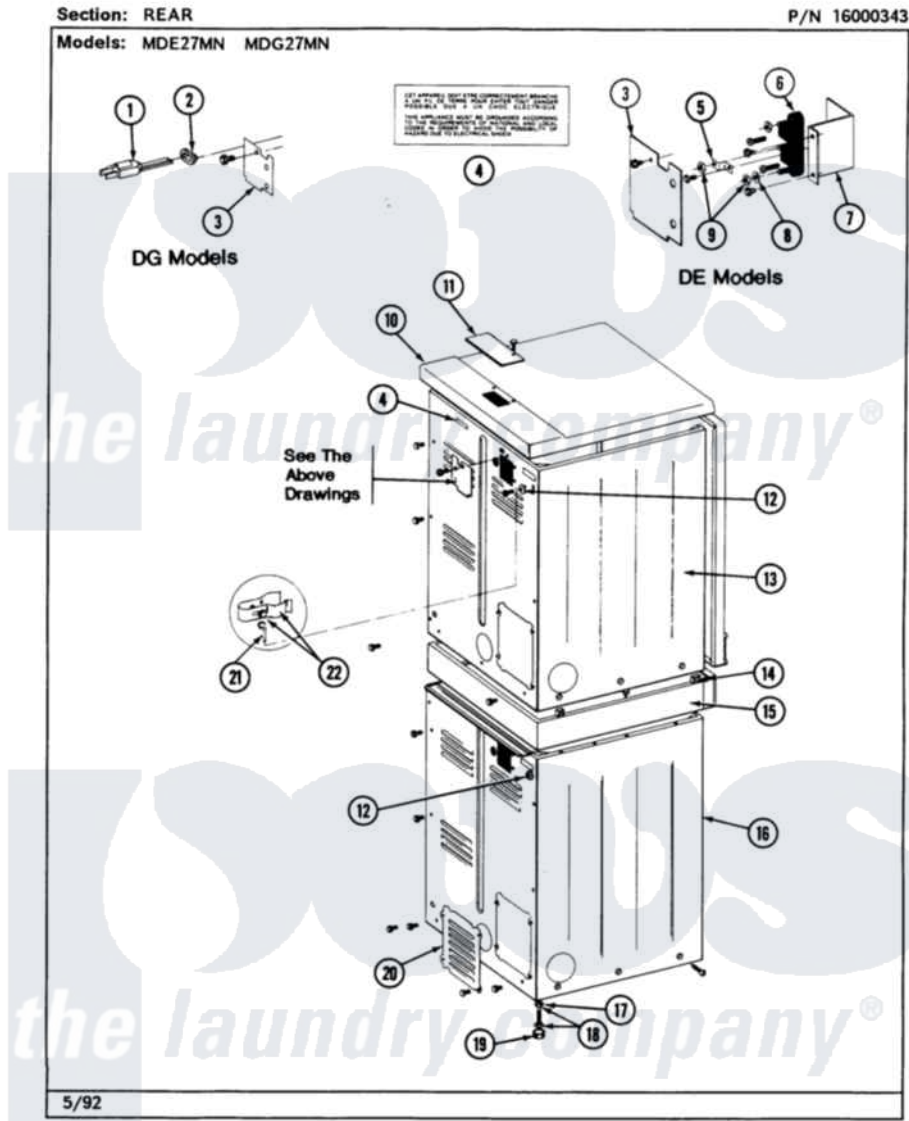

# Maytag MDG27MNABW 02 - REAR

Maytag Residential Maytag MDG27MNABW Dryer Parts Parts Diagram 02 - REAR  
 Click on the part number to view part

Item	Original Part Number	Replaced By	Status	Part Description
001	302521		Not Available	CORD, POWER PART NOT USED-GAS MODELS ONLY
002	<a href="#">211881</a>			Grommet, Cord Part Not Used-Gas Models Only
003	<a href="#">Y313561</a>			Screw---NA
"	Y312905		Not Available	COVER, TERMINAL
004	214519			LABEL, ELECTRICAL INSTR. PART NOT USED-GAS MODELS ONLY
005	Y311423	<a href="#">489483</a>		Screw 10-32 X 1/2
"	<a href="#">Y312184</a>			Strap, Grounding
006	<a href="#">400008</a>			Block, Terminal
"	Y312209	<a href="#">W10001200</a>		Screw
007	<a href="#">Y313561</a>			Screw---NA
"	<a href="#">Y312904</a>			Bracket, Terminal Block
008	<a href="#">Y311270</a>			Washer, Terminal Block
009	311484	<a href="#">112432</a>		Nut
010	<a href="#">307104</a>			Top Cover Assembly

011	NLA		Not Available	TOP COVER PLATE
"	<a href="#">Y313559</a>			Screw
012	NLA		Not Available	SCREW & WASHER ASSY.
013	<a href="#">213007</a>			Xfor Cabinet See Cabinet, Back
"	NLA		Not Available	CABINET, UPPER (WHITE)
"	Y310632	<a href="#">1163839</a>		Screw
014	310933	<a href="#">33002194</a>		Nut, Speed
015	NLA		Not Available	SUPPORT ASSY. (WHITE)
"	Y310632	<a href="#">1163839</a>		Screw
016	<a href="#">213007</a>			Xfor Cabinet See Cabinet, Back
"	<a href="#">Y313561</a>			Screw---NA
"	NLA		Not Available	CABINET, LOWER (WHITE)
"	Y310632	<a href="#">1163839</a>		Screw
017	<a href="#">210385</a>			Lock Nut For Adjustable Leg
018	Y302699	<a href="#">22003428</a>		Leg, Adjustable
019	<a href="#">210684</a>			Foot, Adjustable Leg
020	211294	<a href="#">90767</a>		Screw, 8A X 3/8 HeX Washer Head Tapping
"	<a href="#">Y313561</a>			Screw---NA
"	Y312951		Not Available	ACCESS COVER, BACK
021	<a href="#">301548</a>			Clamp, Ground Wire
"	<a href="#">313122</a>			Screw - Baffle To Tumbler
022	<a href="#">311155</a>			Ground Wire And Clamp