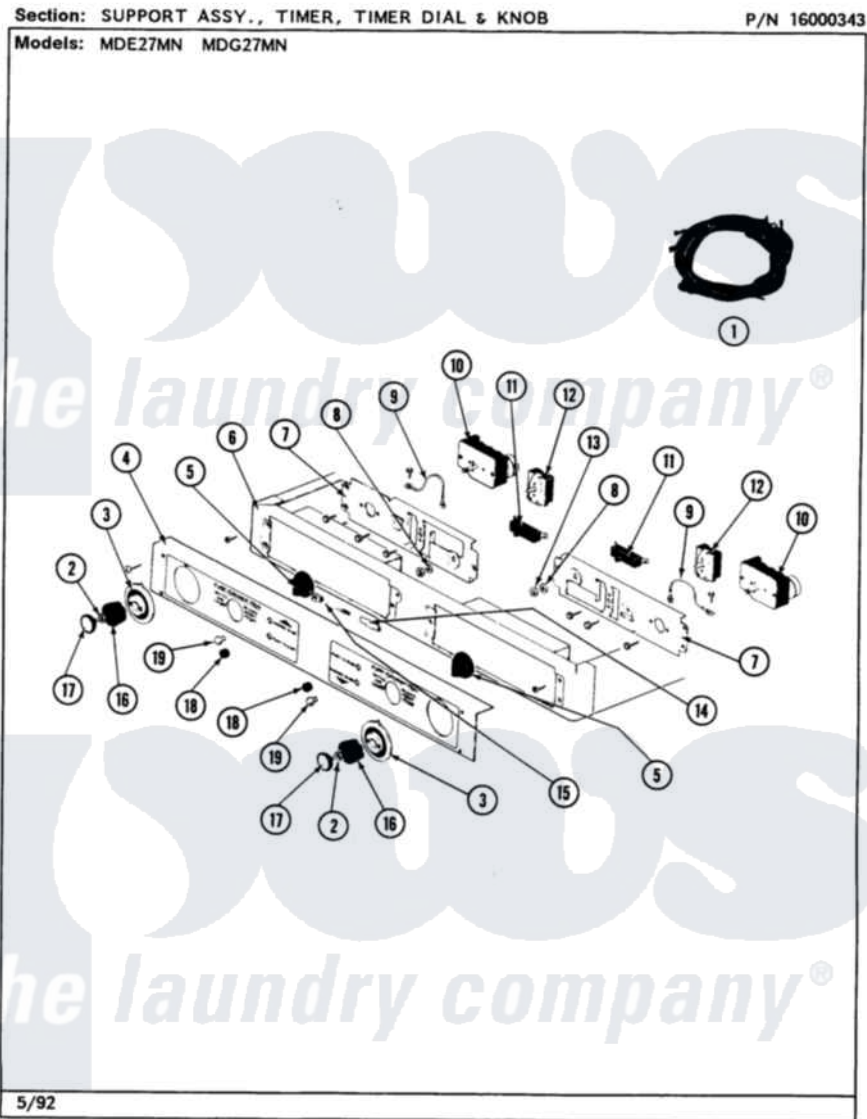

Maytag MDG27MNABW 03 - SUPPORT ASSY., TIMER, TIMER DIAL & KNOB

12

Maytag Residential Maytag MDG27MNABW Dryer Parts Parts Diagram 03 - SUPPORT ASSY., TIMER, TIMER DIAL & KNOB

Click on the part number to view part

Item	Original Part Number	Replaced By	Status	Part Description
001	NLA		Not Available	HARNES, MAIN (LOWER)
002	312273			Nut, Control Knob
003	314725	33001500		Dial, Timer Indicator
004	314664	212277		Screw, No.8 X 1/2 Inch
"	NLA		Not Available	CONTROL PANEL
005	205663			Knob For Selector Switch
006	NLA		Not Available	SUPPORT ASSY. (WHITE)
"	Y310632	1163839		Screw
007	910186	99002757		Screw
"	NLA		Not Available	MTG. BRACKET
008	312751			Lockwasher, Start Switch
009	205810			Wire, Ground
"	211168	W10139210		Screw, 8-18 X 5/16
"	211252			Screw, Ground Wire
010	Y307296			Timer RPR

"	Y313588	488234	Screw 8-32 X 1/4
011	306940	W10149462	Switch, Push-To-Start
012	307253		Switch, Cycle Selector
"	Y313588	488234	Screw 8-32 X 1/4
013	Y312706	422617	Nut
014	Y201110	Not Available	CONNECTOR, WIRE (INDIC. LIGHT)
015	204075	Not Available	PILOT LAMP (DG MODELS ONLY)
016	314724		Knob For Timer
017	314723	W10133501	Cap, Knob
018	Y312702		Knurled Nut, Start Switch
019	215564		Lens, Indicator Light