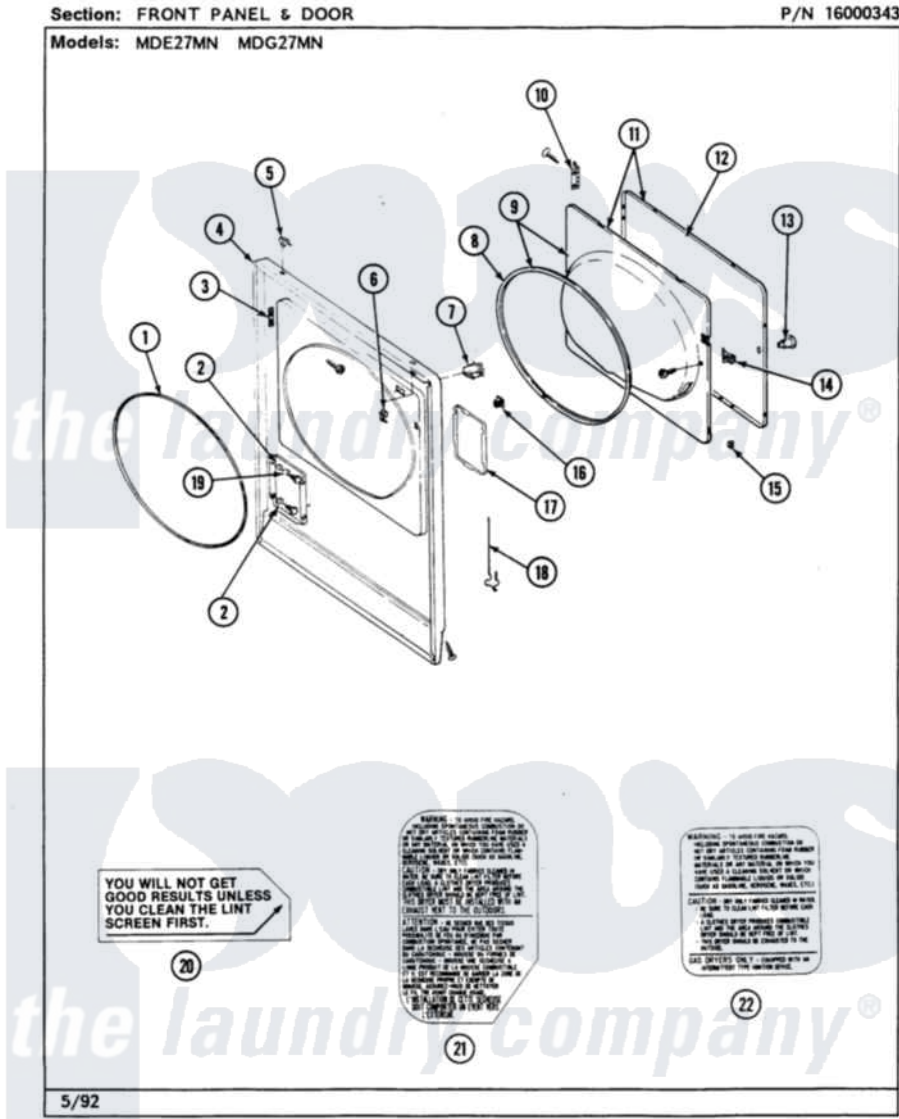

Maytag MDG27MNABW 04 - FRONT PANEL & DOOR

Maytag [Residential Maytag MDG27MNABW Dryer Parts](#) Parts Diagram 04 - FRONT PANEL & DOOR
 Click on the part number to view part

Item	Original Part Number	Replaced By	Status	Part Description
001	314937			Seal, Front Panel
002	NLA		Not Available	BUSHING
003	Y313907			Fastener, Twin
004	212949	22001866		Screw, Relay
"	NLA		Not Available	FRONT PANEL-WHITE
005	212982	22001650		Fastener, Spring
006	Y310376			Clip, Door Switch Harness
007	Y305753	W10169313		Switch-Door
008	314935	33001192		Seal, Door
009	Y308070		Not Available	INNER DOOR W/GASKET
010	307099	33001230		Hinge, Door
"	Y314062			Screw, Door Hinge And Panel
011	308062			Door Assembly Complete W/O Hinges
012	NLA		Not Available	DOOR PANEL, OUTER HALF (WHITE)
013	NLA		Not Available	KNOB & SCREW

014	314936	33001305	Strike, Door
"	314944	33001305	Strike, Door
015	Y313910		Clip, Door Liner To Outer Panel
016	306436		Door Latch Kit--W
017	NLA	Not Available	ACCESS DOOR (WHITE)
018	Y314025		Latch For Access Door
019	312369		Sleeve, Access Panel Stud Part Not Used
020	Y313340		LABEL, LINT SCREEN INSTRUCTION
021	314941	Not Available	LABEL, INSTRUCTION
022	NLA	Not Available	INSTRUCTION LABEL