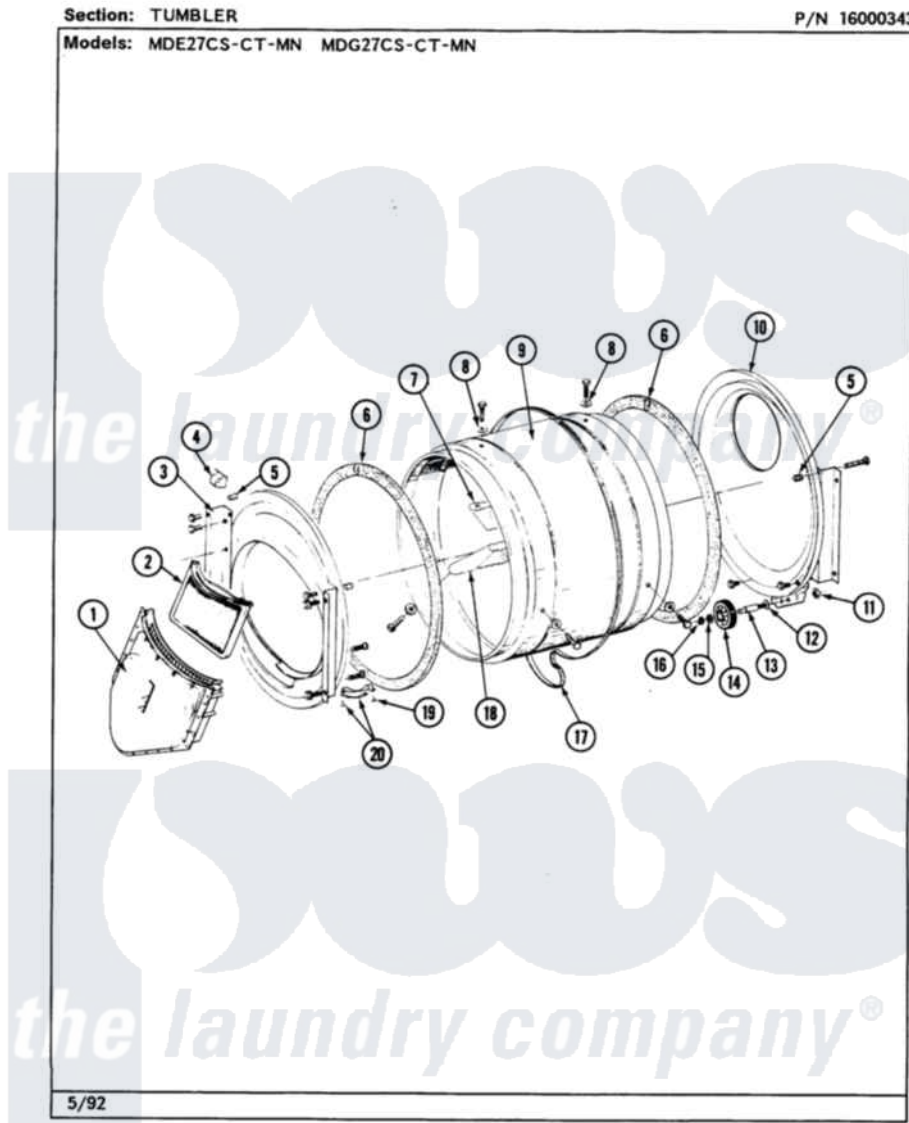

Maytag MDG27MNABW 05 - TUMBLER

30

Maytag [Residential Maytag MDG27MNABW Dryer Parts](#) Parts Diagram 05 - TUMBLER
 Click on the part number to view part

Item	Original Part Number	Replaced By	Status	Part Description
001	Y307112	33001016		Outlet Duct Assembly
"	Y314110	33002917		Screw, No.10-16
002	307108	33002970		Lint Filte
003	307109	33001179		Front, Tumbler
"	Y313561			Screw---NA
"	NLA		Not Available	SCREW
"	Y310632	1163839		Screw
004	Y310376			Clip, Door Switch Harness
005	NLA		Not Available	THREAD COVER
006	314820			Seal, Tumbler
007	314803	33001012		Baffle
"	Y310759			Screw, Tumbler Baffles
008	314158			Washer, Baffle To Tumbler
009	306663		Not Available	TUMBLER W/BAFFLES
"	314802		Not Available	TUMBLER W/OUT BAFFLES
010	211294	90767		Screw, 8A X 3/8 HeX Washer Head Tapping

"	Y307114	33001178	Back, Tumbler
011	312538	33001443	Nut, Hex
012	Y313347	312535	Washer, Vault Mounting Brk.
013	Y312948	6-3129480	Shaft- Tumbler
014	Y303373	12001541	Drum Roller/Washer Assembly--W
015	312535		Washer, Vault Mounting Brk.
016	410233	9703438	Ring-Retrn
017	Y312959		Poly "V" Belt For Tumbler
018	314804	33001004	Baffle, Tall
"	Y310759		Screw, Tumbler Baffles
019	210720		Rivet, Bearing To Tumbler Fmt
020	306508		Tumbler Bearing Kit ---W