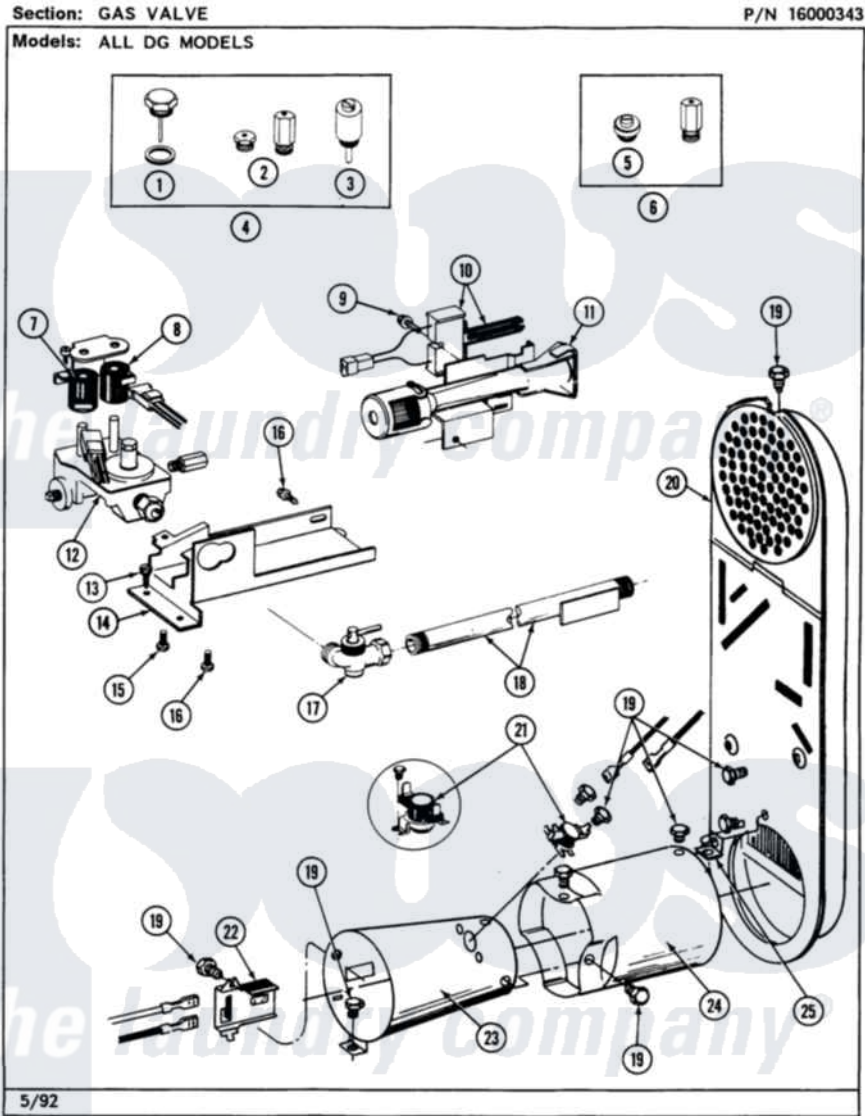

Maytag MDG27MNABW 06 - GAS VALVE

34

Maytag Residential Maytag MDG27MNABW Dryer Parts Parts Diagram 06 - GAS VALVE
 Click on the part number to view part

Item	Original Part Number	Replaced By	Status	Part Description
001	NLA		Not Available	SCREW ASSY. (BLUE BLOCK OPEN)
002	NLA		Not Available	BURNER ORIFICE KIT, MAIN (LPG)
003	306184		Not Available	PLUG, BLOCKING (LPG REGULATOR)
004	Y306195	MAL9000AXX		LP Gas Con
"	Y308378	W10402145		LP Gas Con
005	314602	694424		Leak, Limiter
006	306204	33002924		Gas Conv K
"	Y308377		Not Available	CONVERSION KIT (LP TO NATURAL)
007	306106			Coil, Holding And Booster--W
008	306105	694540		Coil, 60 Hz
009	304971			Screw Note: Screw, Igniter
010	304970	4391996		Ignitor
011	304974	33002793		Burner Assembly
"	Y308457	33002793		Burner Assembly

012	306176		Valve, Gas
"	308345		Valve, Gas
013	Y313561		Screw---NA
014	314566		Gas Control Bracket
015	314082	90767	Screw, 8A X 3/8 HeX Washer Head Tapping
016	Y310632	1163839	Screw
017	Y303349		Angle Shut-Off, Gas Valve
018	Y303383	33001735	Pipe And Bracket Assembly Series 18 Not Needed Use Vavle
019	211294	90767	Screw, 8A X 3/8 HeX Washer Head Tapping
020	307119		Duct, Inlet Assembly
"	Y308504	Not Available	INLET DUCT ASSEMBLY
021	305169		Thermostat, Hi-Limit Gas
022	Y303377	338906	Radiant, Sensor
023	Y303368		Cone, Combustion
"	Y308548		Combustion Cone Assembly
024	Y303841		Cone, Extension
025	Y312890		Retainer, Heater Chamber