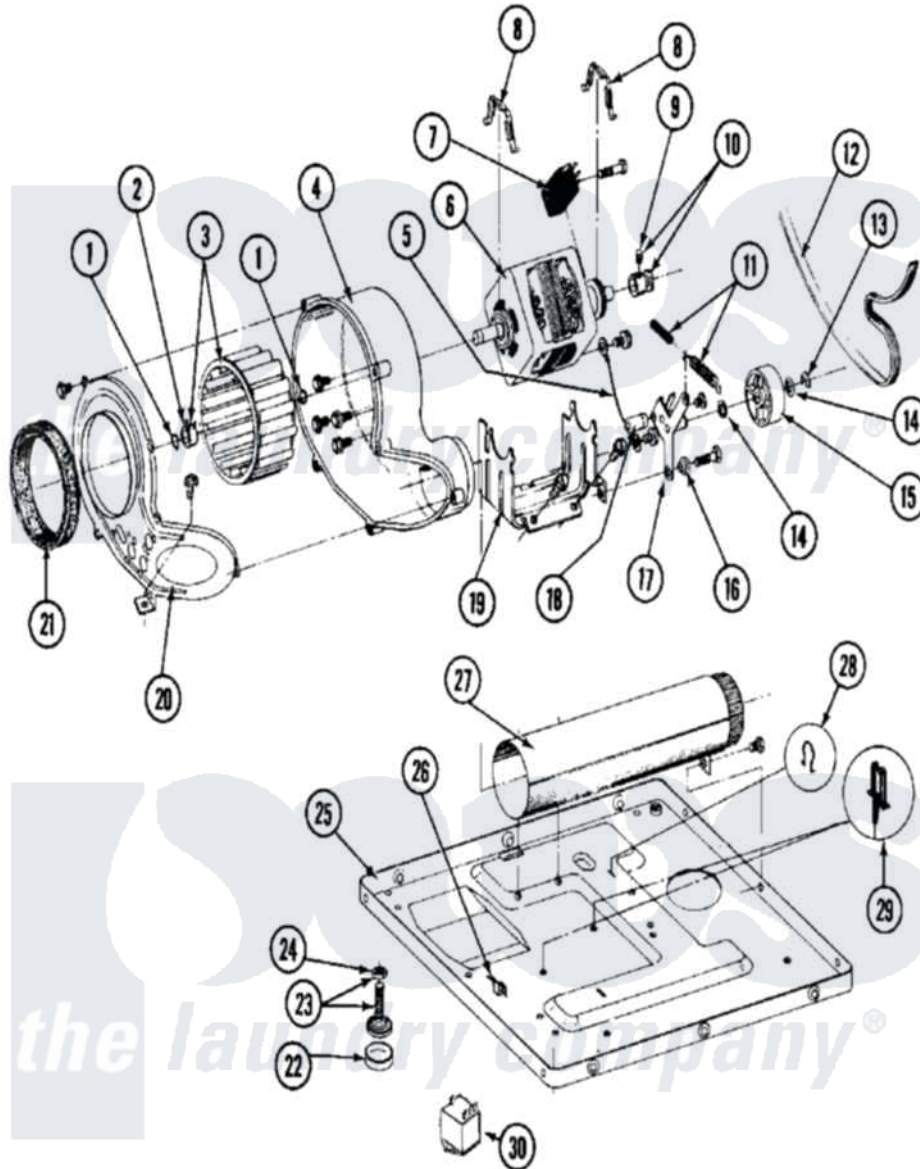

Maytag MDG27MNABW 07 - MOTOR, BLOWER & BASE FRAME

Maytag Residential Maytag MDG27MNABW Dryer Parts Parts Diagram 07 - MOTOR, BLOWER & BASE FRAME
 Click on the part number to view part

Item	Original Part Number	Replaced By	Status	Part Description
001	410233	9703438		Ring-Retrn
002	312967			Clamp, Blower Housing
003	Y303836			Blower Wheel Assembly And Clamp
004	Y312893			Housing, Blower
005	901220			Ground Wire
"	910343	488234		Screw 8-32 X 1/4
006	Y303358	W10410999		Motor-Drve
007	306207		Not Available	(PROD. No.303358-8 & No.303358-9)
"	NLA		Not Available	SWITCH, MOTOR START-PROD.
"	Y303877		Not Available	SWITCH, MOTOR EXTERNAL START No.303358-2, No.303358-4, 303358-7
"	Y303879			Switch, Motor External Start
008	Y015825			Clip, Motor To Motor Support
009	Y053241			Set Screw, Motor Pulley

010	Y305185	6-3051850		Pulley- MO
011	Y303945			IDLER SPRING ASSY. W/PLUG
012	Y312959			Poly "V" Belt For Tumbler
013	312958	354987		Ring, Retaining
014	Y312527			Washer, Idler Shaft
015	Y303705	6-3037050		Pulley- ID
016	Y312894	315772		Sleeve, Idler Arm
017	Y014874			Screw, Idler Arm And Sleeve
"	Y303363	6-3033630		Idler Arm
"	Y312961	W10116751		Screw
018	Y313582	W10116756		Spacer
019	Y313561			Screw----NA
"	NLA		Not Available	MOTOR SUPPORT
020	Y313561			Screw----NA
"	314778		Not Available	COVER, BLOWER HOUSING
021	Y312901			Seal, Housing Cover
022	210684			Foot, Adjustable Leg
023	Y302699	22003428		Leg, Adjustable
024	210385			Lock Nut For Adjustable Leg
025	Y307482		Not Available	BASE ASSY. (UPPER & LOWER)
026	Y310376			Clip, Door Switch Harness
027	Y303442			EXHAUST DUCT ASSEMBLY
028	410490			Spring, Retainer Wire Harness
029	Y313262	W10116752		Retainer-
030	307928	12001933		Transformer