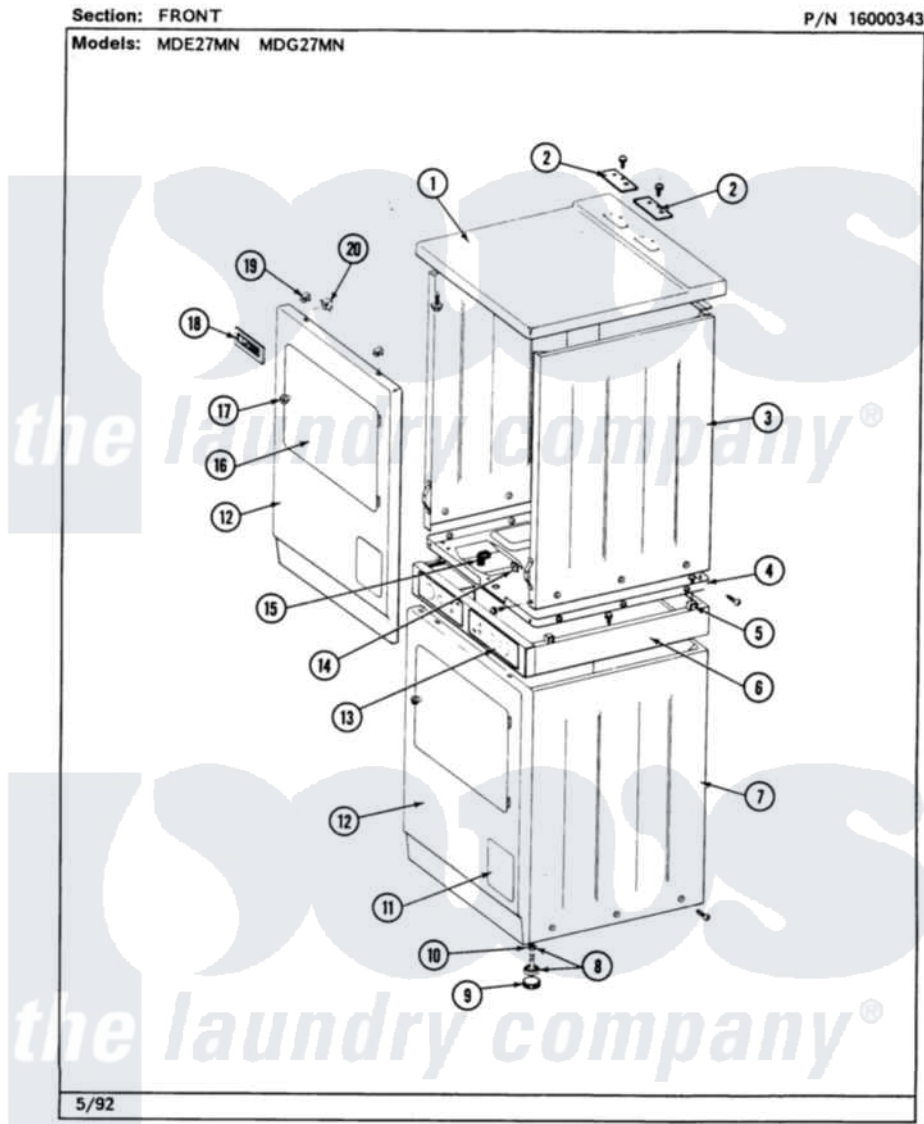

Maytag MDG27MNAGW 01 - FRONT

4

Maytag Residential Maytag MDG27MNAGW Dryer Parts Parts Diagram 01 - FRONT
 Click on the part number to view part

Item	Original Part Number	Replaced By	Status	Part Description
001	204445			Screw And Fastener Assembly
"	307104			Top Cover Assembly
002	NLA		Not Available	TOP COVER PLATE
"	Y313559			Screw
003	204445			Screw And Fastener Assembly
"	NLA		Not Available	CABINET, UPPER (WHITE)
004	314663	214354		Screw, Top Cover To Cabnt.
"	Y307482		Not Available	BASE ASSY. (UPPER & LOWER)
005	310933	33002194		Nut, Speed
006	NLA		Not Available	SUPPORT ASSY. (WHITE)
"	Y310632	1163839		Screw
007	314663	214354		Screw, Top Cover To Cabnt.
"	NLA		Not Available	CABINET, LOWER (WHITE)
008	Y302699	22003428		Leg, Adjustable
009	210684			Foot, Adjustable Leg
010	210385			Lock Nut For Adjustable Leg

011	NLA		Not Available	ACCESS DOOR (WHITE)
012	NLA		Not Available	FRONT PANEL-WHITE
013	314664	212277		Screw, No.8 X 1/2 Inch
"	NLA		Not Available	CONTROL PANEL
014	NLA		Not Available	RETAINER
015	314522			Grommet, Strain Relief
016	308062			Door Assembly Complete W/O Hinges
017	NLA		Not Available	KNOB & SCREW, DOOR
018	NLA		Not Available	NAME PLATE
019	212982	22001650		Fastener, Spring
020	Y310376			Clip, Door Switch Harness