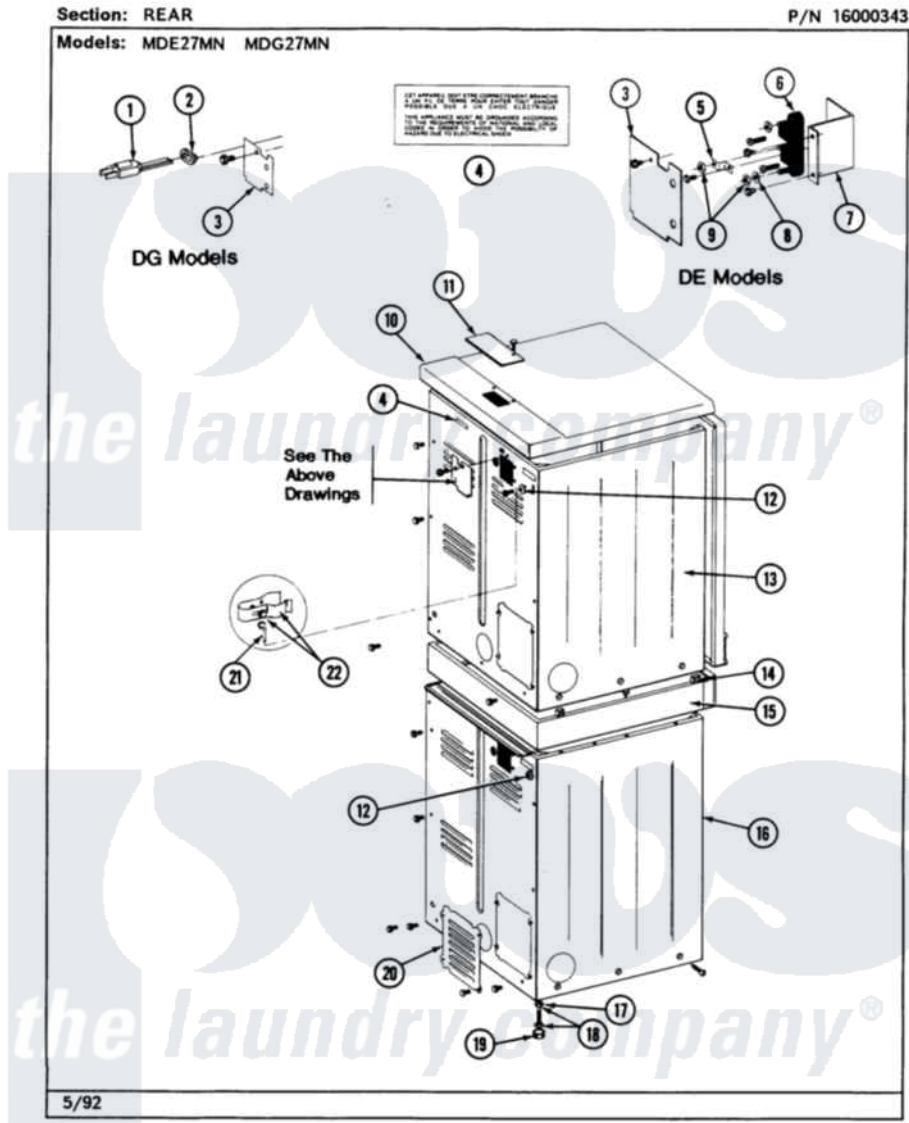

Maytag MDG27MNAGW 02 - REAR

Maytag Residential Maytag MDG27MNAGW Dryer Parts Parts Diagram 02 - REAR
 Click on the part number to view part

Item	Original Part Number	Replaced By	Status	Part Description
001	NLA		Not Available	POWERCORD
002	211881			Grommet, Cord Part Not Used-Gas Models Only
003	Y313561			Screw----NA
"	Y312905		Not Available	COVER, TERMINAL
004	214519			LABEL, ELECTRICAL INSTR. PART NOT USED-GAS MODELS ONLY
005	Y311423	489483		Screw 10-32 X 1/2
"	Y312184			Strap, Grounding
006	400008			Block, Terminal
"	Y312209	W10001200		Screw
007	Y313561			Screw----NA
"	Y312904			Bracket, Terminal Block
008	Y311270			Washer, Terminal Block
009	311484	112432		Nut
010	307104			Top Cover Assembly

011	NLA	Not Available	TOP COVER PLATE
"	Y313559		Screw
012	NLA	Not Available	SCREW & WASHER ASSY.
013	213007		Xfor Cabinet See Cabinet, Back
"	NLA	Not Available	CABINET, UPPER (WHITE)
"	Y310632	1163839	Screw
014	310933	33002194	Nut, Speed
015	NLA	Not Available	SUPPORT ASSY. (WHITE)
"	Y310632	1163839	Screw
016	213007		Xfor Cabinet See Cabinet, Back
"	Y313561		Screw---NA
"	NLA	Not Available	CABINET, LOWER (WHITE)
"	Y310632	1163839	Screw
017	210385		Lock Nut For Adjustable Leg
018	Y302699	22003428	Leg, Adjustable
019	210684		Foot, Adjustable Leg
020	211294	90767	Screw, 8A X 3/8 HeX Washer Head Tapping
"	Y313561		Screw---NA
"	Y312951	Not Available	ACCESS COVER, BACK
021	301548		Clamp, Ground Wire
"	313122		Screw - Baffle To Tumbler
022	311155		Ground Wire And Clamp