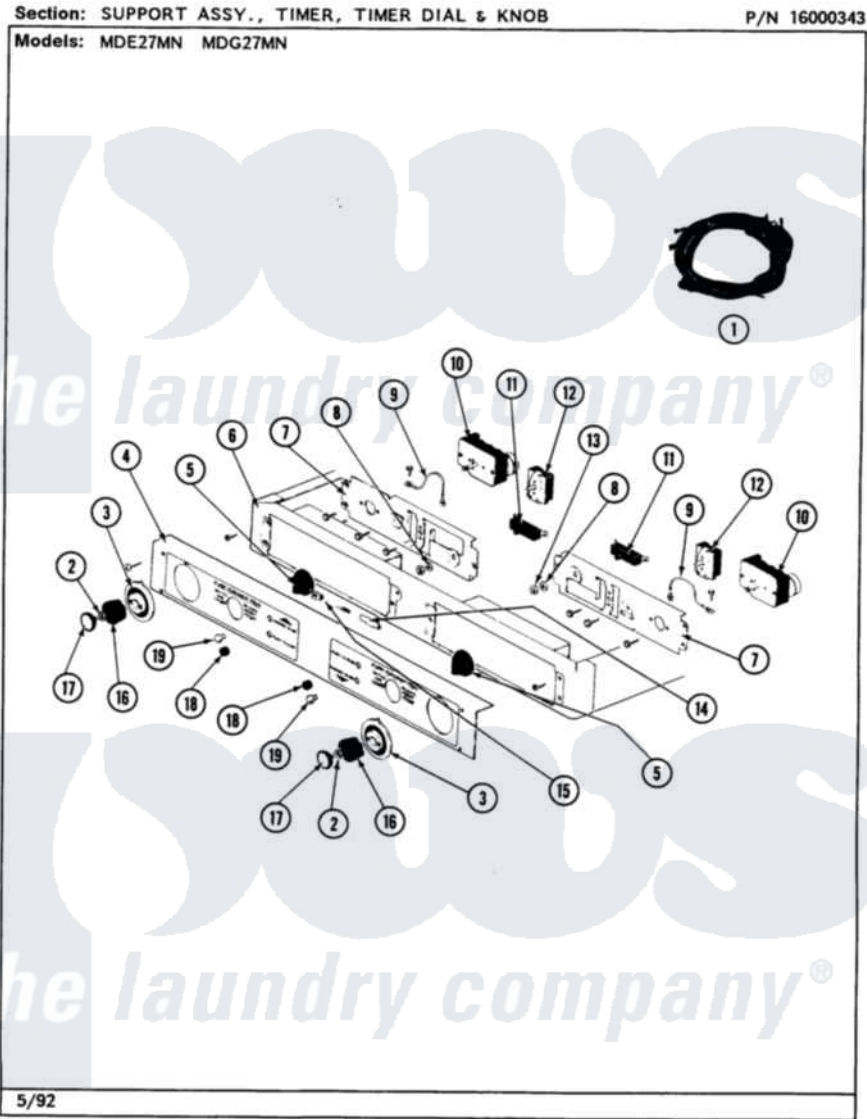

Maytag MDG27MNAGW 03 - SUPPORT ASSY., TIMER, TIMER DIAL & KNOB

Maytag Residential Maytag MDG27MNAGW Dryer Parts Parts Diagram 03 - SUPPORT ASSY., TIMER, TIMER DIAL & KNOB

Click on the part number to view part

Item	Original Part Number	Replaced By	Status	Part Description
001	Y308499			Harness, Wire
"	NLA		Not Available	HARNES, MAIN (UPPER)
002	312273			Nut, Control Knob
003	314725	33001500		Dial, Timer Indicator
004	314664	212277		Screw, No.8 X 1/2 Inch
"	NLA		Not Available	CONTROL PANEL
005	205663			Knob For Selector Switch
006	NLA		Not Available	SUPPORT ASSY. (WHITE)
"	Y310632	1163839		Screw
007	910186	99002757		Screw
"	NLA		Not Available	MTG. BRACKET
008	312751			Lockwasher, Start Switch
009	205810			Wire, Ground
"	211168	W10139210		Screw, 8-18 X 5/16
"	211252			Screw, Ground Wire

010	Y307496		Timer
"	Y313588	488234	Screw 8-32 X 1/4
011	306940	W10149462	Switch, Push-To-Start
012	307253		Switch, Cycle Selector
"	Y313588	488234	Screw 8-32 X 1/4
013	Y312706	422617	Nut
014	Y201110	Not Available	CONNECTOR, WIRE (INDIC. LIGHT)
015	NLA	Not Available	INDICATOR LIGHT 240V 50HZ
016	314724		Knob For Timer
017	314723	W10133501	Cap, Knob
018	Y312702		Knurled Nut, Start Switch
019	215564		Lens, Indicator Light