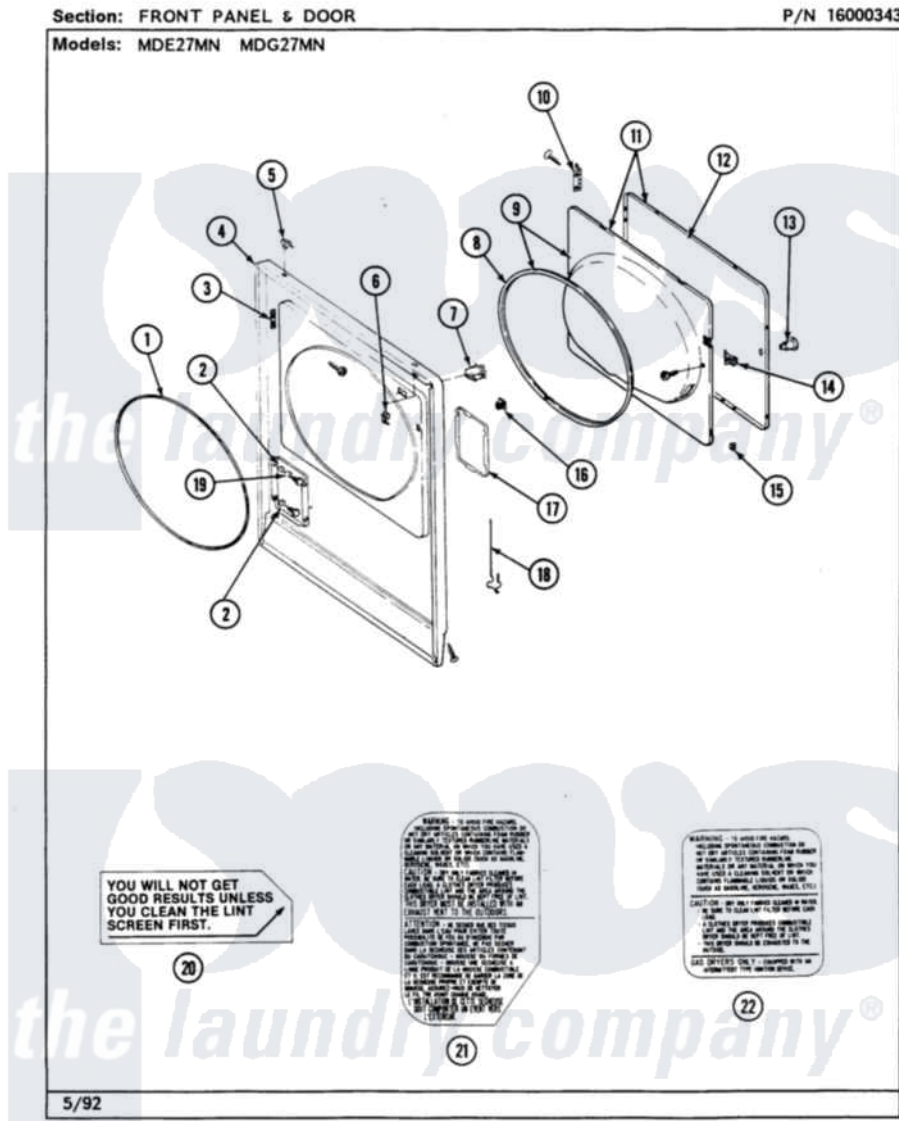

Maytag MDG27MNAGW 04 - FRONT PANEL & DOOR

Maytag Residential Maytag MDG27MNAGW Dryer Parts Parts Diagram 04 - FRONT PANEL & DOOR
 Click on the part number to view part

Item	Original Part Number	Replaced By	Status	Part Description
001	314937			Seal, Front Panel
002	NLA		Not Available	BUSHING
003	Y313907			Fastener, Twin
004	212949	22001866		Screw, Relay
"	NLA		Not Available	FRONT PANEL-WHITE
005	212982	22001650		Fastener, Spring
006	Y310376			Clip, Door Switch Harness
007	Y305753	W10169313		Switch-Door
008	314935	33001192		Seal, Door
009	Y308070		Not Available	INNER DOOR W/GASKET
010	307099	33001230		Hinge, Door
"	Y314062			Screw, Door Hinge And Panel
011	308062			Door Assembly Complete W/O Hinges
012	NLA		Not Available	DOOR PANEL, OUTER HALF (WHITE)
013	NLA		Not Available	KNOB & SCREW

014	314936	33001305	Strike, Door
"	314944	33001305	Strike, Door
015	Y313910		Clip, Door Liner To Outer Panel
016	306436		Door Latch Kit--W
017	NLA	Not Available	ACCESS DOOR (WHITE)
018	Y314025		Latch For Access Door
019	312369		Sleeve, Access Panel Stud Part Not Used
020	Y313340		LABEL, LINT SCREEN INSTRUCTION
021	314941	Not Available	LABEL, INSTRUCTION
022	NLA	Not Available	INSTRUCTION LABEL