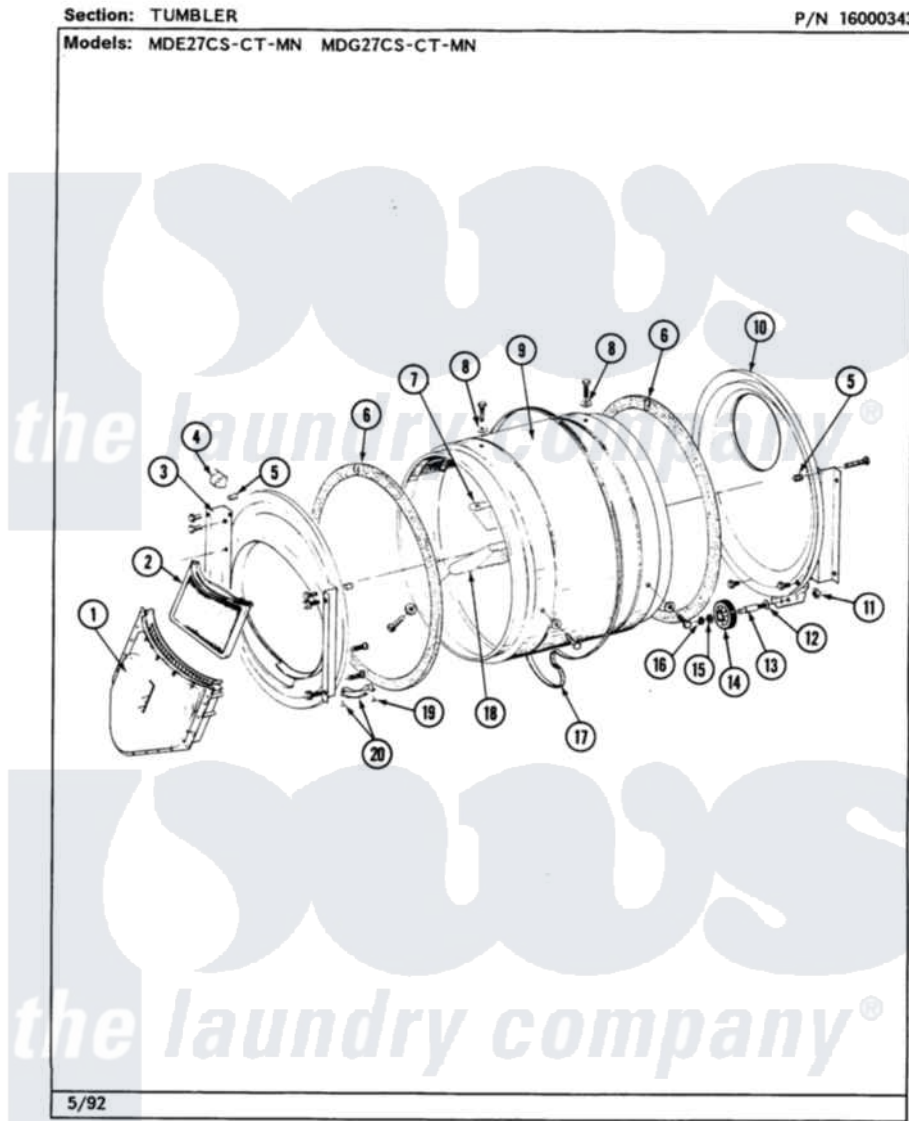

# Maytag MDG27MNAGW 05 - TUMBLER

30

Maytag [Residential Maytag MDG27MNAGW Dryer Parts](#) Parts Diagram 05 - TUMBLER  
 Click on the part number to view part

Item	Original Part Number	Replaced By	Status	Part Description
001	Y307112	<a href="#">33001016</a>		Outlet Duct Assembly
"	Y314110	<a href="#">33002917</a>		Screw, No.10-16
002	307108	<a href="#">33002970</a>		Lint Filte
003	307109	<a href="#">33001179</a>		Front, Tumbler
"	<a href="#">Y313561</a>			Screw---NA
"	NLA		Not Available	SCREW
"	Y310632	<a href="#">1163839</a>		Screw
004	<a href="#">Y310376</a>			Clip, Door Switch Harness
005	NLA		Not Available	THREAD COVER
006	<a href="#">314820</a>			Seal, Tumbler
007	314803	<a href="#">33001012</a>		Baffle
"	<a href="#">Y310759</a>			Screw, Tumbler Baffles
008	<a href="#">314158</a>			Washer, Baffle To Tumbler
009	306663		Not Available	TUMBLER W/BAFFLES
"	314802		Not Available	TUMBLER W/OUT BAFFLES
010	211294	<a href="#">90767</a>		Screw, 8A X 3/8 HeX Washer Head Tapping

"	Y307114	<a href="#">33001178</a>	Back, Tumbler
"	Y308544	<a href="#">33001178</a>	Back, Tumbler
011	312538	<a href="#">33001443</a>	Nut, Hex
012	Y313347	<a href="#">312535</a>	Washer, Vault Mounting Brk.
013	Y312948	<a href="#">6-3129480</a>	Shaft- Tumbler
014	Y303373	<a href="#">12001541</a>	Drum Roller/Washer Assembly--W
015	<a href="#">312535</a>		Washer, Vault Mounting Brk.
016	410233	<a href="#">9703438</a>	Ring-Retrn
017	<a href="#">Y312959</a>		Poly "V" Belt For Tumbler
018	314804	<a href="#">33001004</a>	Baffle, Tall
"	<a href="#">Y310759</a>		Screw, Tumbler Baffles
019	<a href="#">210720</a>		Rivet, Bearing To Tumbler Fmt
020	<a href="#">306508</a>		Tumbler Bearing Kit ---W