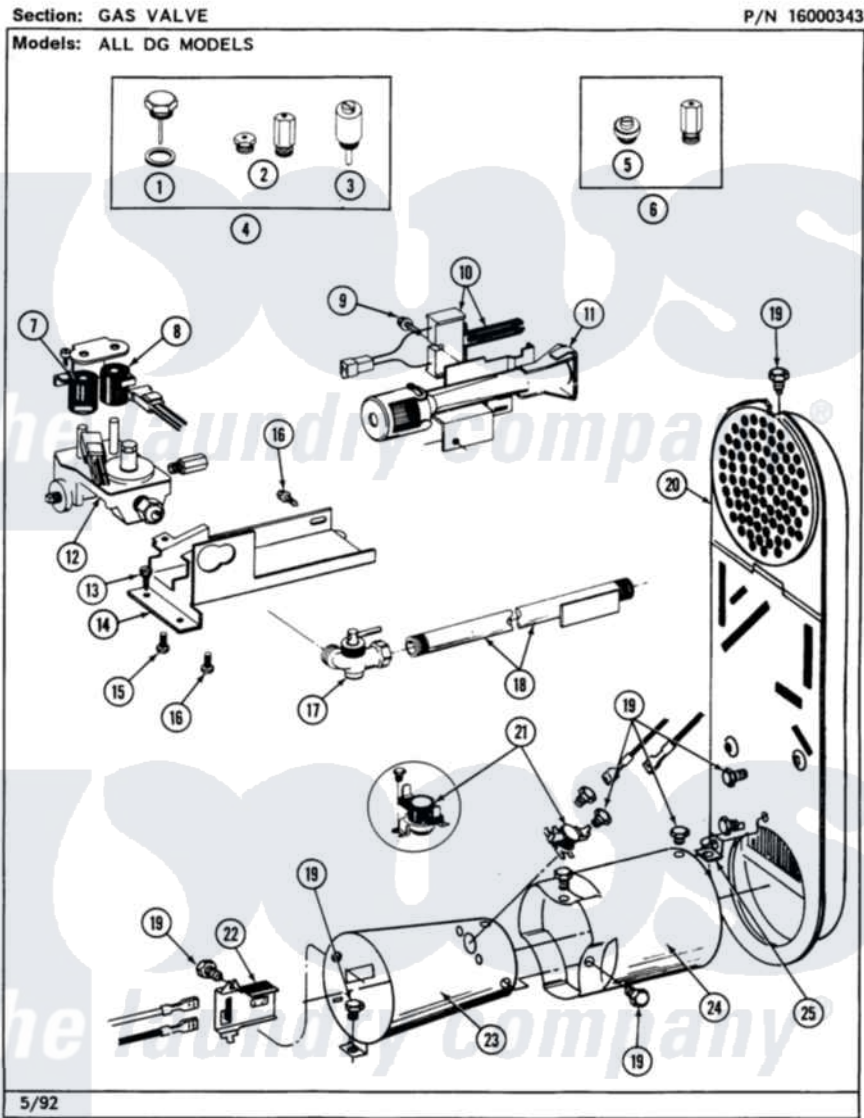

Maytag MDG27MNAGW 07 - GAS VALVE

34

Maytag [Residential Maytag MDG27MNAGW Dryer Parts](#) Parts Diagram 07 - GAS VALVE
 Click on the part number to view part

Item	Original Part Number	Replaced By	Status	Part Description
001	NLA		Not Available	SCREW ASSY. (BLUE BLOCK OPEN)
002	NLA		Not Available	BURNER ORIFICE KIT, MAIN (LPG)
003	306184		Not Available	PLUG, BLOCKING (LPG REGULATOR)
004	Y306195	MAL9000AXX		LP Gas Con
005	314602	694424		Leak, Limiter
006	306204	33002924		Gas Conv K
007	Y307931			Coil, Holding And Booster
008	307930			Coil, Secondary
009	304971			Screw Note: Screw, Igniter
010	304970	4391996		Ignitor
011	304974	33002793		Burner Assembly
"	Y308457	33002793		Burner Assembly
012	307927			Valve, Gas
013	Y313561			Screw----NA

014	314566		Gas Control Bracket
015	314082	90767	Screw, 8A X 3/8 HeX Washer Head Tapping
016	Y310632	1163839	Screw
017	Y303349		Angle Shut-Off, Gas Valve
018	Y303383	33001735	Pipe And Bracket Assembly Series 18 Not Needed Use Vavle
019	211294	90767	Screw, 8A X 3/8 HeX Washer Head Tapping
020	307119		Duct, Inlet Assembly
"	Y308504	Not Available	INLET DUCT ASSEMBLY
021	305169		Thermostat, Hi-Limit Gas
022	Y303377	338906	Radiant, Sensor
023	NLA	Not Available	COMBUSTION CONE
"	Y308549		Combustion Cone Assembly
024	Y303841		Cone, Extension
025	Y312890		Retainer, Heater Chamber