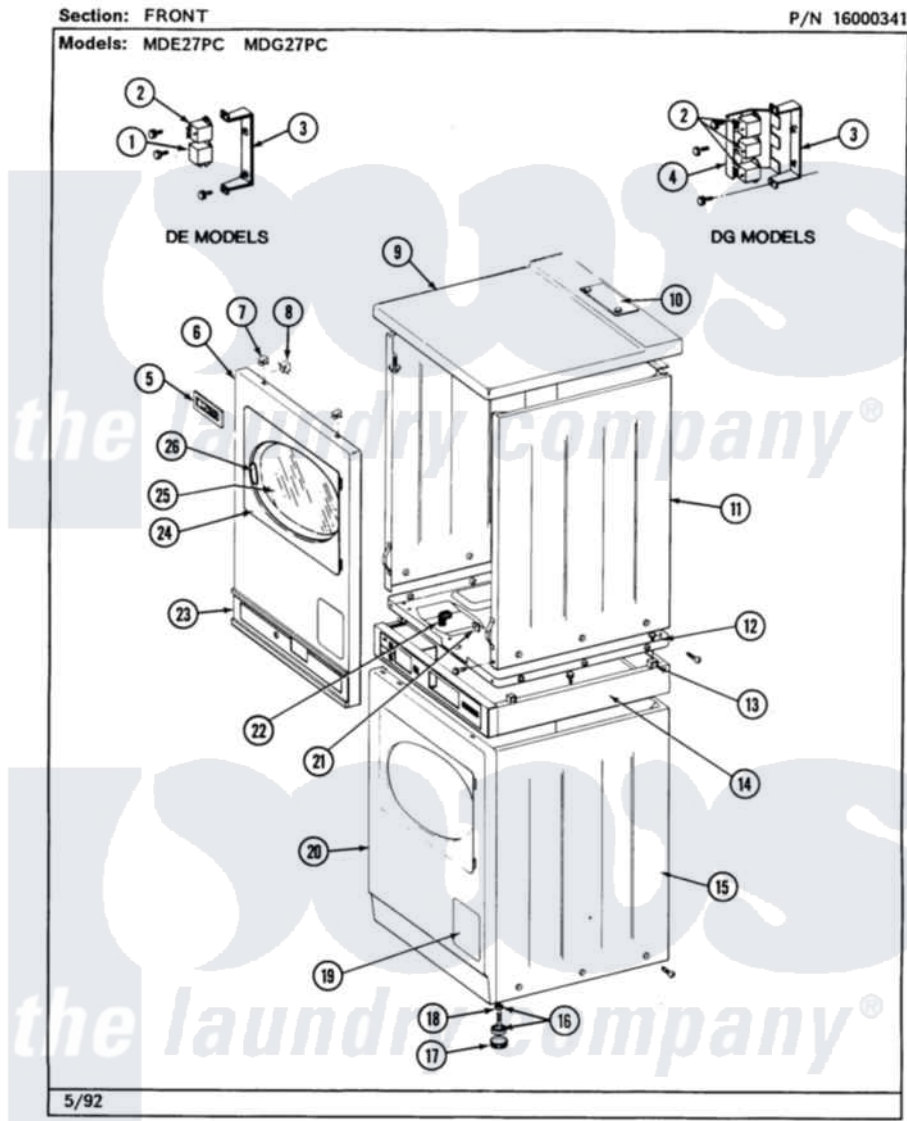

Maytag MDG27PCAAW 01 - FRONT

2

Maytag [Residential Maytag MDG27PCAAW Dryer Parts](#) Parts Diagram 01 - FRONT
 Click on the part number to view part

Item	Original Part Number	Replaced By	Status	Part Description
001	306398			Relay, Heater
"	Y251119	3177991		Screw
002	901961	W10133335		Relay, Motor
"	Y251119	3177991		Screw
003	314627			Bracket, Relays
"	Y310632	1163839		Screw
004	NLA		Not Available	RELAY COVER
"	Y310632	1163839		Screw
005	NLA		Not Available	NAME PLATE
006	NLA		Not Available	PANEL, FRONT UPPER (WHITE)
007	212982	22001650		Fastener, Spring
008	Y310376			Clip, Door Switch Harness
009	307104			Top Cover Assembly
"	NLA		Not Available	(ALMOND)
010	NLA		Not Available	TOP COVER PLATE
"	Y313559			Screw

011	204445			Screw And Fastener Assembly
"	213007			Xfor Cabinet See Cabinet, Back
"	NLA		Not Available	CABINET, UPPER (WHITE)
012	306261			Base Assembly, Upper Dryer
"	314663	214354		Screw, Top Cover To Cabnt.
013	310933	33002194		Nut, Speed
014	NLA		Not Available	COUPLING COLLAR-WHITE
"	Y310632	1163839		Screw
015	NLA		Not Available	CABINET, LOWER (WHITE)
016	Y302699	22003428		Leg, Adjustable
017	210684			Foot, Adjustable Leg
018	210385			Lock Nut For Adjustable Leg
019	NLA		Not Available	DOOR, ACCESS (WHITE)
020	204439			Screw And Fstner Assembly
"	NLA		Not Available	PANEL, FRONT (WHITE)
021	NLA		Not Available	RETAINER, FRONT PANEL
022	314522			Grommet, Strain Relief
023	NLA		Not Available	UPPER CONTROL EXTRUSION
024	314967		Not Available	DOOR W/WINDOW OUTER HALF (WHT)
"	NLA		Not Available	DOOR ASSY. COMPLETE (WHITE)
025	308069		Not Available	DOOR, INNER W/GASKET
026	314939			Handle, Door
"	314974			Handle, Door