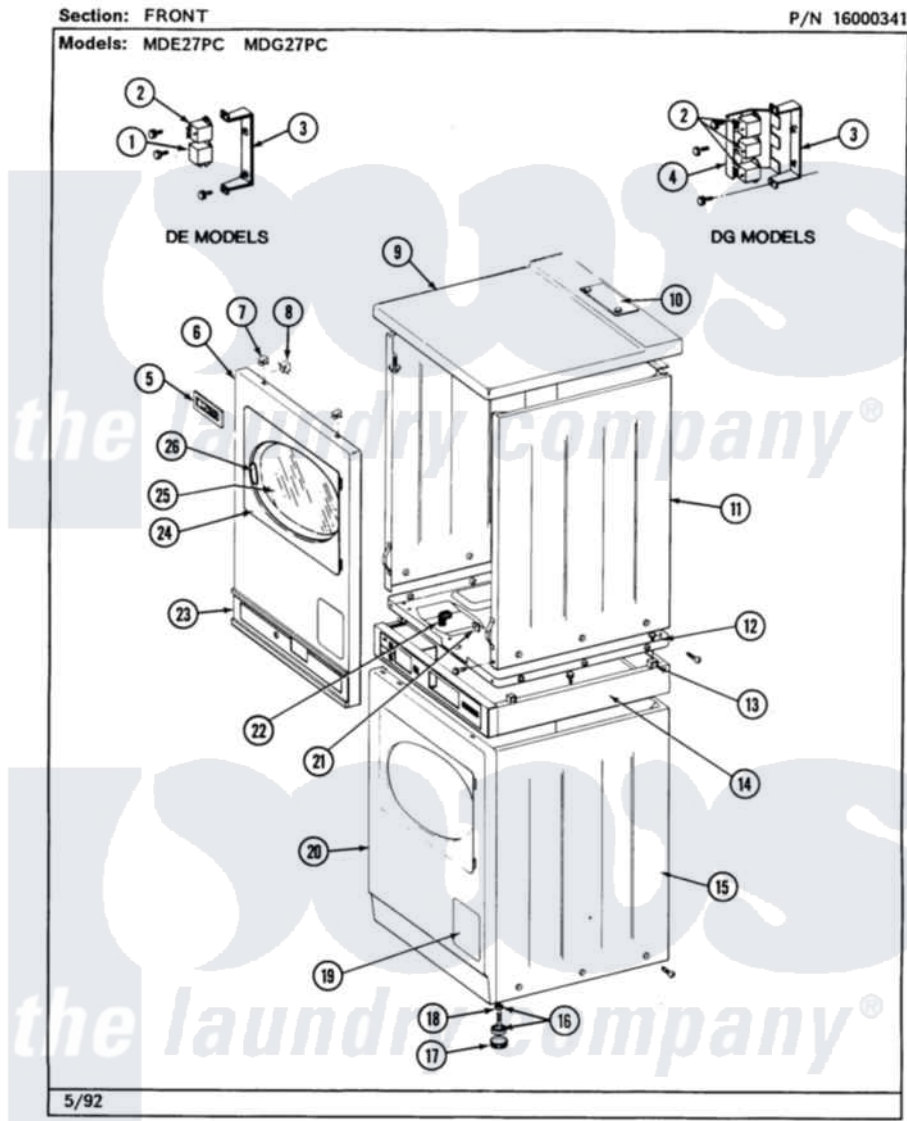

Maytag MDG27PCABL 01 - FRONT

2

Maytag [Residential Maytag MDG27PCABL Dryer Parts](#) Parts Diagram 01 - FRONT
 Click on the part number to view part

Item	Original Part Number	Replaced By	Status	Part Description
001	306398			Relay, Heater
"	Y251119	3177991		Screw
002	901961	W10133335		Relay, Motor
"	Y251119	3177991		Screw
003	314627			Bracket, Relays
"	Y310632	1163839		Screw
004	NLA		Not Available	RELAY COVER
"	Y310632	1163839		Screw
005	NLA		Not Available	NAME PLATE
006	NLA		Not Available	PANEL, FRONT UPPER (WHITE)
007	212982	22001650		Fastener, Spring
008	Y310376			Clip, Door Switch Harness
009	307104			Top Cover Assembly
"	NLA		Not Available	(ALMOND)
010	NLA		Not Available	TOP COVER PLATE
"	Y313559			Screw

011	204445			Screw And Fastener Assembly
"	213007			Xfor Cabinet See Cabinet, Back
"	NLA		Not Available	CABINET, UPPER (WHITE)
012	306261			Base Assembly, Upper Dryer
"	314663	214354		Screw, Top Cover To Cabnt.
013	310933	33002194		Nut, Speed
014	NLA		Not Available	COUPLING COLLAR-WHITE
"	Y310632	1163839		Screw
015	NLA		Not Available	CABINET, LOWER (WHITE)
016	Y302699	22003428		Leg, Adjustable
017	210684			Foot, Adjustable Leg
018	210385			Lock Nut For Adjustable Leg
019	NLA		Not Available	DOOR, ACCESS (WHITE)
020	204439			Screw And Fstner Assembly
"	NLA		Not Available	PANEL, FRONT (WHITE)
021	NLA		Not Available	RETAINER, FRONT PANEL
022	314522			Grommet, Strain Relief
023	NLA		Not Available	UPPER CONTROL EXTRUSION
024	314967		Not Available	DOOR W/WINDOW OUTER HALF (WHT)
"	NLA		Not Available	DOOR ASSY. COMPLETE (WHITE)
025	308069		Not Available	DOOR, INNER W/GASKET
026	314939			Handle, Door
"	314974			Handle, Door