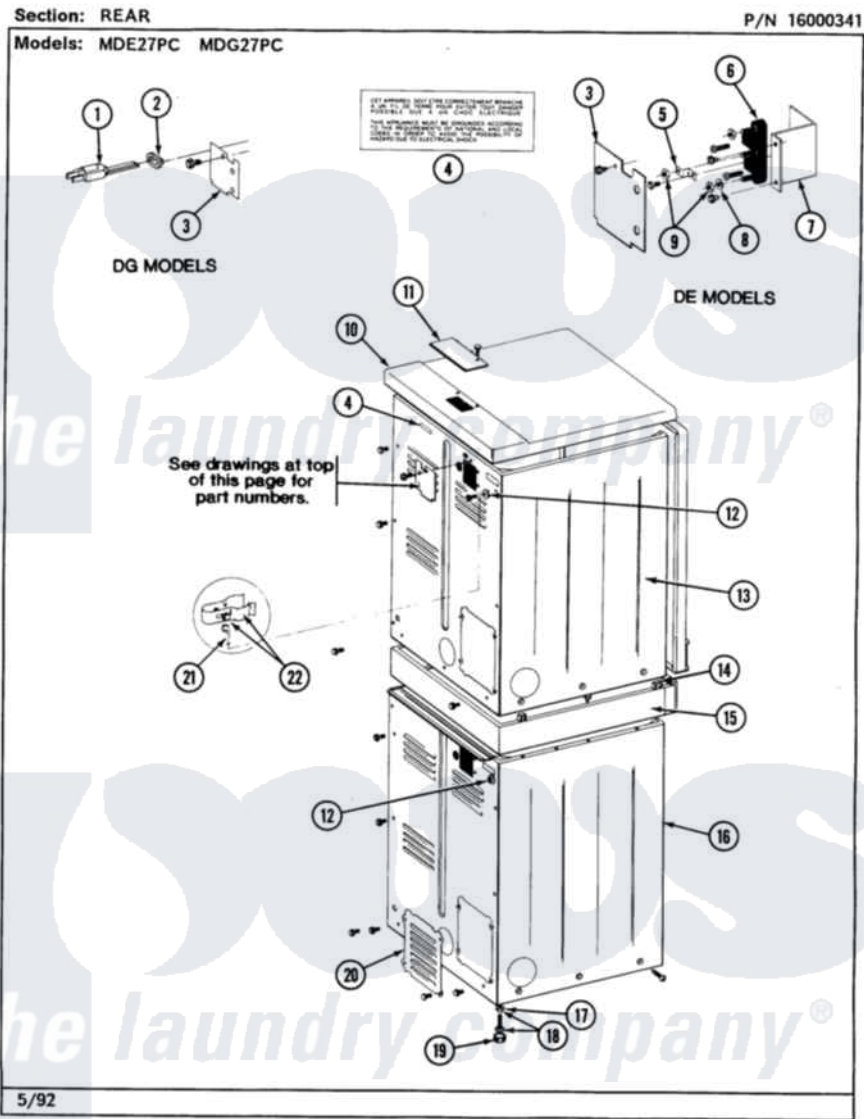

Maytag MDG27PCABL 02 - REAR

Maytag [Residential Maytag MDG27PCABL Dryer Parts](#) Parts Diagram 02 - REAR
 Click on the part number to view part

Item	Original Part Number	Replaced By	Status	Part Description
001	302521		Not Available	CORD, POWER PART NOT USED-GAS MODELS ONLY
002	211881			Grommet, Cord Part Not Used-Gas Models Only
003	Y313561			Screw---NA
"	Y312905		Not Available	COVER, TERMINAL
004	214519			LABEL, ELECTRICAL INSTR. PART NOT USED-GAS MODELS ONLY
005	Y311423	489483		Screw 10-32 X 1/2
"	Y312184			Strap, Grounding
006	400008			Block, Terminal
"	Y312209	W10001200		Screw
007	Y313561			Screw---NA
"	Y312904			Bracket, Terminal Block
008	Y311270			Washer, Terminal Block
009	311484	112432		Nut
010	307104			Top Cover Assembly

"	NLA		Not Available	(ALMOND)
011	NLA		Not Available	TOP COVER PLATE
"	Y313559			Screw
012	NLA		Not Available	SCREW & WASHER ASSY.
013	213007			Xfor Cabinet See Cabinet, Back
"	NLA		Not Available	CABINET, UPPER (WHITE)
"	Y310632	1163839		Screw
014	310933	33002194		Nut, Speed
015	NLA		Not Available	COUPLING COLLAR-WHITE
"	Y310632	1163839		Screw
016	NLA		Not Available	CABINET, LOWER (WHITE)
017	210385			Lock Nut For Adjustable Leg
018	Y302699	22003428		Leg, Adjustable
019	210684			Foot, Adjustable Leg
020	211294	90767		Screw, 8A X 3/8 HeX Washer Head Tapping
"	Y313561			Screw---NA
"	Y312951		Not Available	ACCESS COVER, BACK
021	311155			Ground Wire And Clamp
022	301548			Clamp, Ground Wire