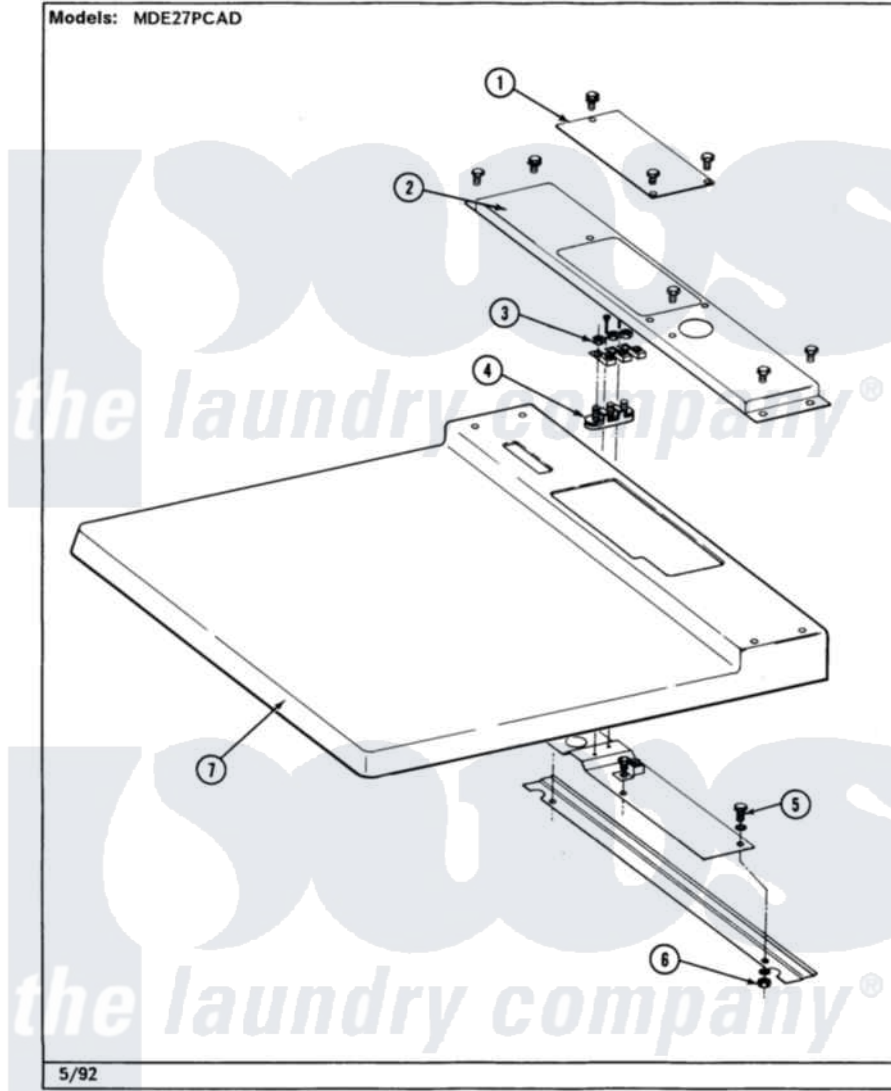

# Maytag MDG27PCABL 03 - TOP COVER

Section: TOP COVER - DE-CANADA ONLY

P/N 16000341

Models: MDE27PCAD

5/92

8

Maytag Residential Maytag MDG27PCABL Dryer Parts Parts Diagram 03 - TOP COVER  
 Click on the part number to view part

Item	Original Part Number	Replaced By	Status	Part Description
001	211294	<a href="#">90767</a>		Screw, 8A X 3/8 HeX Washer Head Tapping
"	<a href="#">Y313559</a>			Screw
"	<a href="#">Y314174</a>			Terminal Cover - Canada
002	211294	<a href="#">90767</a>		Screw, 8A X 3/8 HeX Washer Head Tapping
"	NLA		Not Available	CONDUIT ENTRANCE
"	<a href="#">Y313559</a>			Screw
003	311484	<a href="#">112432</a>		Nut
004	<a href="#">400008</a>			Block, Terminal
"	Y312209	<a href="#">W10001200</a>		Screw
005	NLA		Not Available	SCREW
006	<a href="#">Y052721</a>			Nut, Terminal Block Plate
007	NLA		Not Available	TOP COVER-WHITE