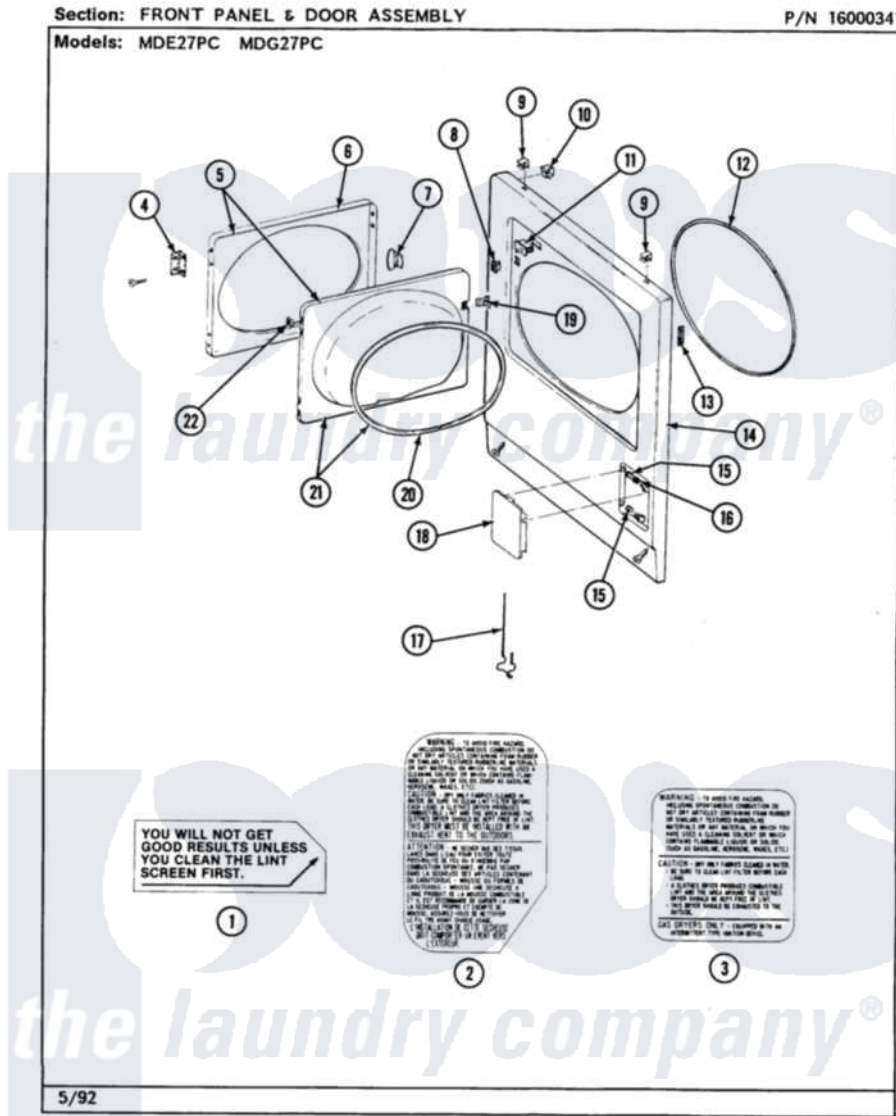

Maytag MDG27PCABL 05 - FRONT PANEL & DOOR ASSEMBLY

Maytag Residential Maytag MDG27PCABL Dryer Parts Parts Diagram 05 - FRONT PANEL & DOOR ASSEMBLY
 Click on the part number to view part

Item	Original Part Number	Replaced By	Status	Part Description
001	Y313340			LABEL, LINT SCREEN INSTRUCTION
002	314941		Not Available	LABEL, INSTRUCTION
003	NLA		Not Available	LABEL, INSTRUCTION
004	307099	33001230		Hinge, Door
"	Y314062			Screw, Door Hinge And Panel
005	NLA		Not Available	DOOR ASSY. COMPLETE (WHITE)
006	314967		Not Available	DOOR W/WINDOW OUTER HALF (WHT)
"	NLA		Not Available	(ALMOND)
007	314939			Handle, Door
"	314974			Handle, Door
008	306436			Door Latch Kit--W
009	212982	22001650		Fastener, Spring
010	Y310376			Clip, Door Switch Harness
011	Y305753	W10169313		Switch-Dor

012	314937		Seal, Front Panel
013	Y313907		Fastener, Twin
014	204439		Screw And Fstner Assembly
"	212949	22001866	Screw, Relay
"	NLA	Not Available	PANEL, FRONT UPPER (WHITE)
"	Y308464	Y308463	Panel, Front
015	NLA	Not Available	BUSHING, ACCESS DOOR
016	312369		Sleeve, Access Panel Stud Part Not Used
017	Y314025		Latch For Access Door
018	NLA	Not Available	DOOR, ACCESS (WHITE)
019	314936	33001305	Strike, Door
"	314944	33001305	Strike, Door
020	314935	33001192	Seal, Door
021	308069	Not Available	DOOR, INNER W/GASKET
022	Y313910		Clip, Door Liner To Outer Panel