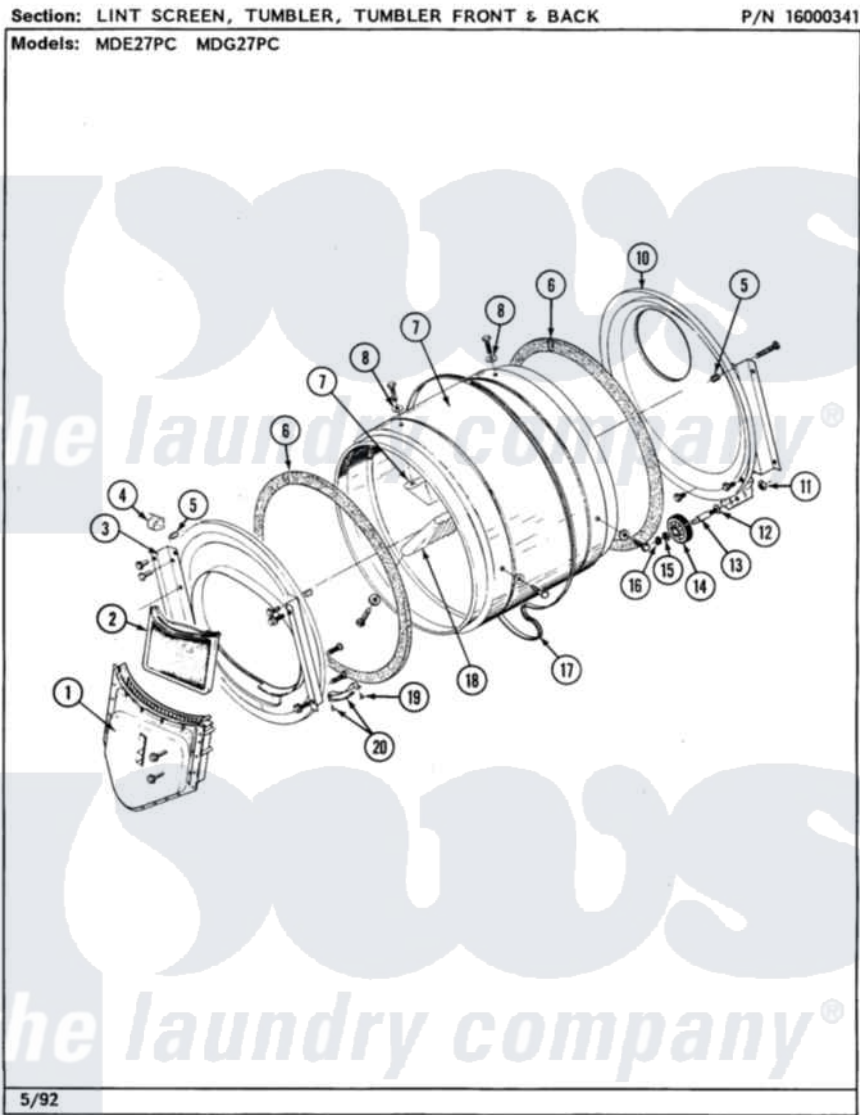

Maytag MDG27PCABL 06 - LINT SCREEN, TUMBLER (FRONT & BACK)

16

Maytag Residential Maytag MDG27PCABL Dryer Parts Parts Diagram 06 - LINT SCREEN, TUMBLER (FRONT & BACK)

[Click on the part number to view part](#)

Item	Original Part Number	Replaced By	Status	Part Description
001	Y307112	33001016		Outlet Duct Assembly
"	Y314110	33002917		Screw, No.10-16
002	307108	33002970		Lint Filte
003	307109	33001179		Front, Tumbler
"	Y313561			Screw----NA
"	NLA		Not Available	SCREW
"	Y310632	1163839		Screw
004	Y310376			Clip, Door Switch Harness
005	NLA		Not Available	COVER, THREAD
006	314820			Seal, Tumbler
007	314803	33001012		Baffle
"	Y310759			Screw, Tumbler Baffles
008	314158			Washer, Baffle To Tumbler
009	306663		Not Available	TUMBLER W/BAFFLES
"	314802		Not Available	TUMBLER W/OUT BAFFLES
				Screw, 2A X 2/8 Hex Washer

010	211294	90767	Screw, 0A X 3/8 Hex Washer Head Tapping
"	Y307114	33001178	Back, Tumbler
"	Y308544	33001178	Back, Tumbler
011	312538	33001443	Nut, Hex
012	Y313347	312535	Washer, Vault Mounting Brk.
013	Y312948	6-3129480	Shaft- Tumbler
014	Y303373	12001541	Drum Roller/Washer Assembly--W
015	312535		Washer, Vault Mounting Brk.
016	410233	9703438	Ring-Retrn
017	Y312959		Poly "V" Belt For Tumbler
018	314804	33001004	Baffle, Tall
"	Y310759		Screw, Tumbler Baffles
019	210720		Rivet, Bearing To Tumbler Frnt
020	306508		Tumbler Bearing Kit ---W