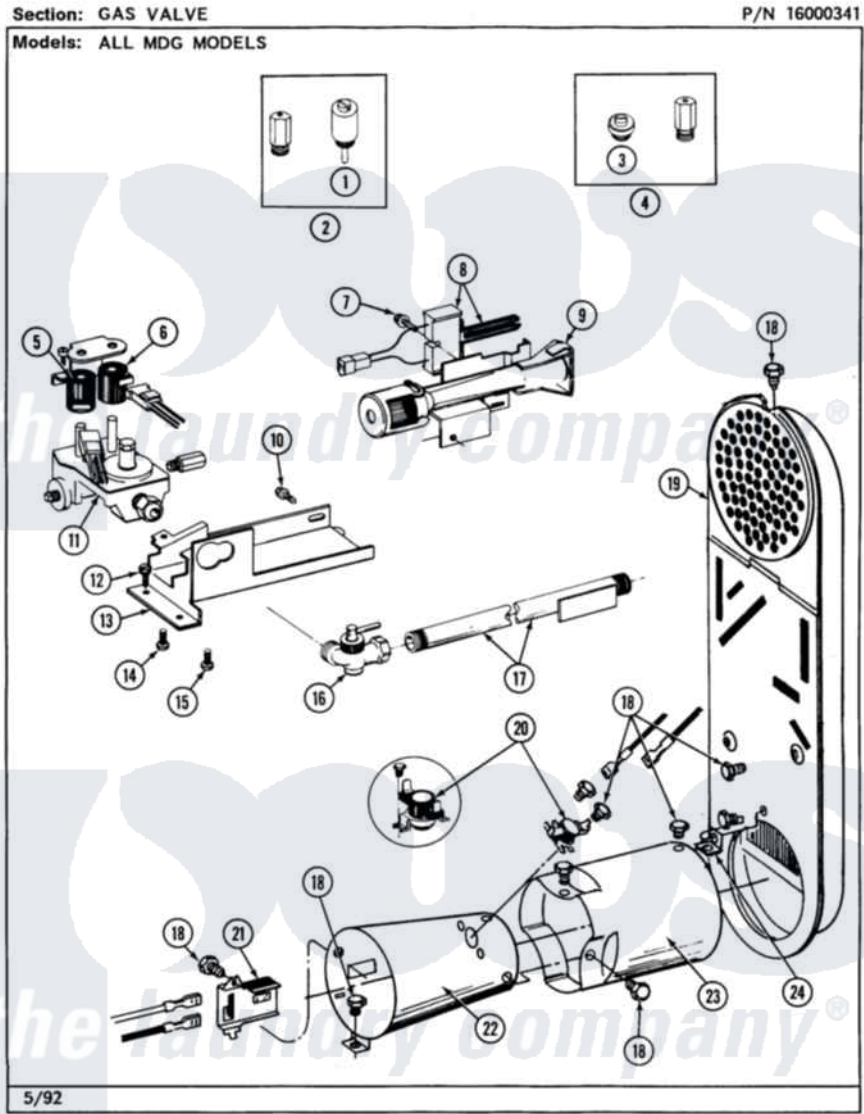

# Maytag MDG27PCABL 07 - GAS VALVE

20

Maytag [Residential Maytag MDG27PCABL Dryer Parts](#) Parts Diagram 07 - GAS VALVE  
 Click on the part number to view part

Item	Original Part Number	Replaced By	Status	Part Description
001	306184		Not Available	PLUG, BLOCKING (LPG REGULATOR)
002	Y308378	<a href="#">W10402145</a>		LP Gas Con
003	314602	<a href="#">694424</a>		Leak, Limiter
004	Y308377		Not Available	CONVERSION KIT (LP TO NATURAL)
005	<a href="#">306106</a>			Coil, Holding And Booster--W
006	306105	<a href="#">694540</a>		Coil, 60 Hz
007	<a href="#">304971</a>			Screw Note: Screw, Igniter
008	304970	<a href="#">4391996</a>		Ignitor
009	304974	<a href="#">33002793</a>		Burner Assembly
"	Y308457	<a href="#">33002793</a>		Burner Assembly
010	Y310632	<a href="#">1163839</a>		Screw
011	<a href="#">308345</a>			Valve, Gas
012	<a href="#">Y313561</a>			Screw---NA
013	<a href="#">314566</a>			Gas Control Bracket
014	314082	<a href="#">00767</a>		Screw, 8A X 3/8 HeX Washer

014	<a href="#">J14002</a>	<a href="#">30707</a>	Head Tapping
015	<a href="#">Y313559</a>		Screw
016	<a href="#">Y303349</a>		Angle Shut-Off, Gas Valve
017	Y303383	<a href="#">33001735</a>	Pipe And Bracket Assembly Series 18 Not Needed Use Vavle
018	211294	<a href="#">90767</a>	Screw, 8A X 3/8 HeX Washer Head Tapping
019	<a href="#">307119</a>		Duct, Inlet Assembly
"	Y308504	Not Available	INLET DUCT ASSEMBLY
020	<a href="#">305169</a>		Thermostat, Hi-Limit Gas
021	Y303377	<a href="#">338906</a>	Radiant, Sensor
022	<a href="#">Y303368</a>		Cone, Combustion
"	<a href="#">Y308548</a>		Combustion Cone Assembly
023	<a href="#">Y303841</a>		Cone, Extension
024	<a href="#">Y312890</a>		Retainer, Heater Chamber