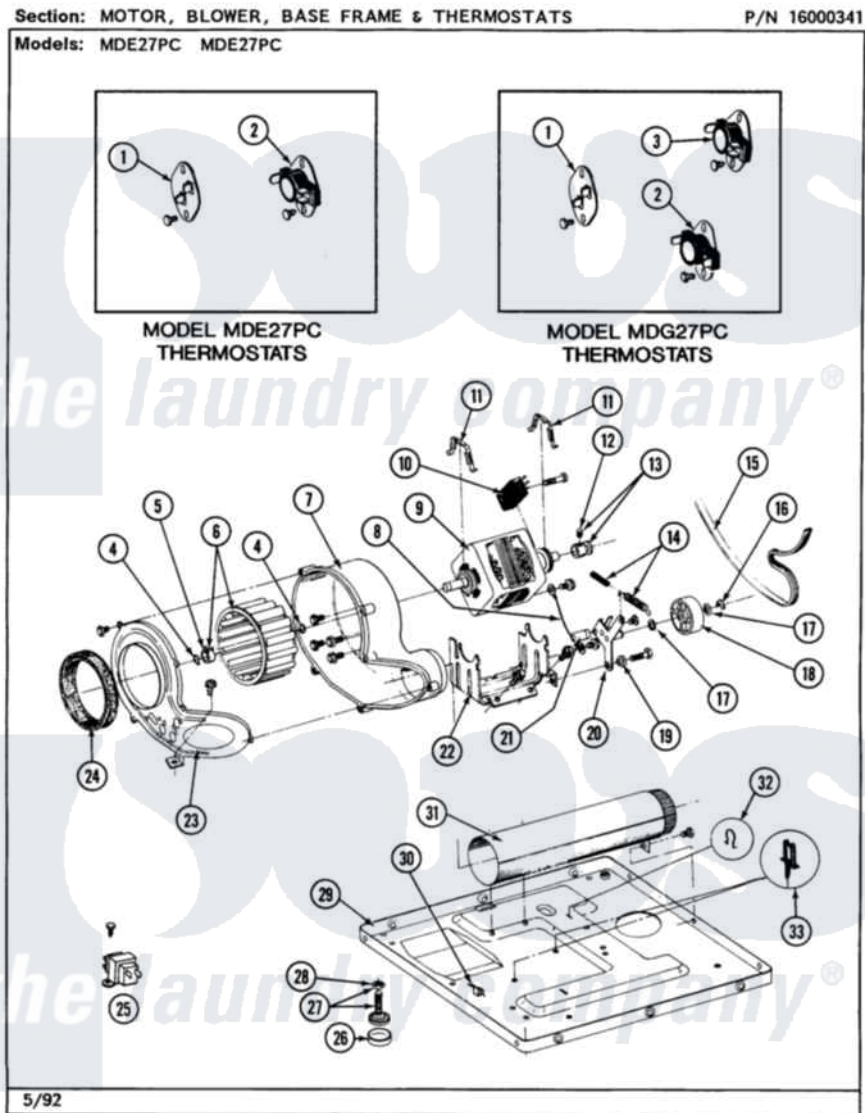

# Maytag MDG27PCABL 08 - MOTOR, BLOWER, BASE FRAME & THERMOSTATS

22

Maytag Residential Maytag MDG27PCABL Dryer Parts Parts Diagram 08 - MOTOR, BLOWER, BASE FRAME & THERMOSTATS

Click on the part number to view part

Item	Original Part Number	Replaced By	Status	Part Description
001	211294	<a href="#">90767</a>		Screw, 8A X 3/8 HeX Washer Head Tapping
"	<a href="#">306056</a>			Thermistor Temp. Control Part Not Used Mde/G26pc Only.
002	211294	<a href="#">90767</a>		Screw, 8A X 3/8 HeX Washer Head Tapping
"	Y303391	<a href="#">33303391</a>		Thermostat, Cycling
003	211294	<a href="#">90767</a>		Screw, 8A X 3/8 HeX Washer Head Tapping
"	<a href="#">303392</a>			Thermostat, Cycling
004	410233	<a href="#">9703438</a>		Ring-Retrn
005	<a href="#">312967</a>			Clamp, Blower Housing
006	<a href="#">Y303836</a>			Blower Wheel Assembly And Clamp
007	<a href="#">Y312893</a>			Housing, Blower
008	<a href="#">901220</a>			Ground Wire
"	910343	<a href="#">488234</a>		Screw 8-32 X 1/4