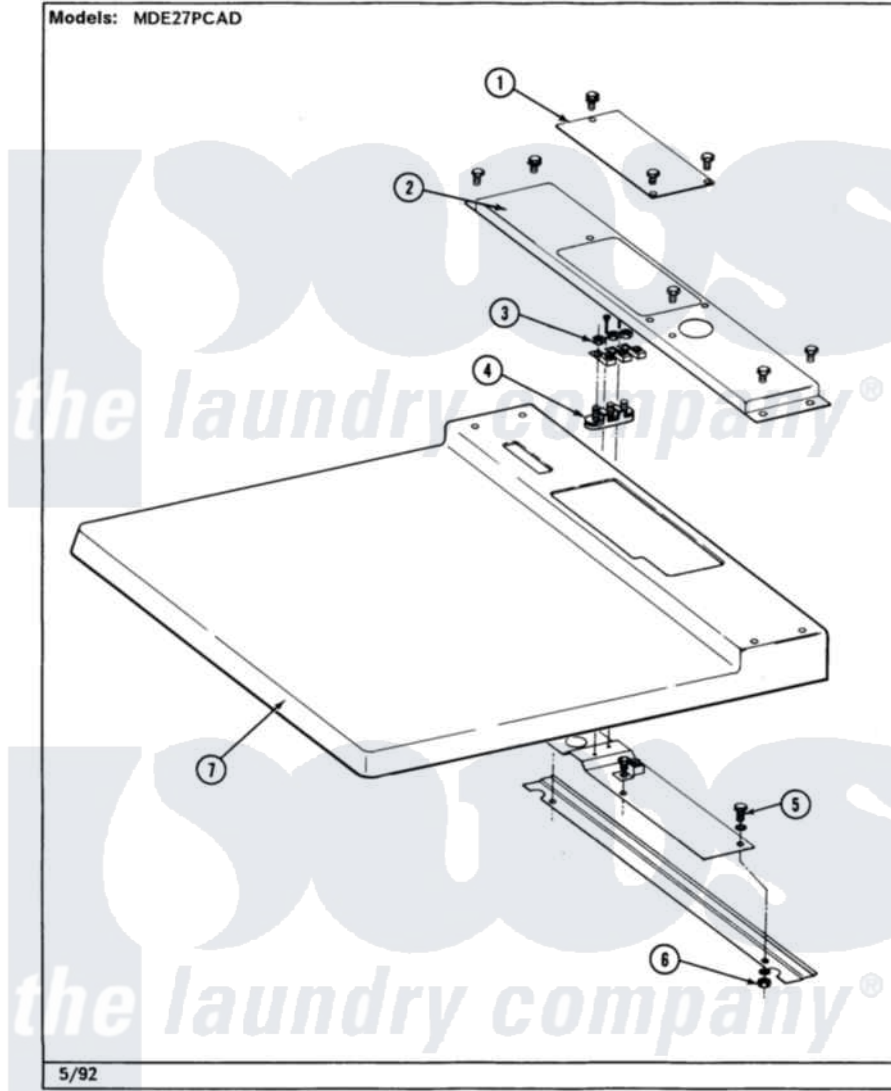

Maytag MDG27PCABW 03 - TOP COVER

Section: TOP COVER - DE-CANADA ONLY

P/N 16000341

Models: MDE27PCAD

5/92

8

Maytag [Residential Maytag MDG27PCABW Dryer Parts](#) Parts Diagram 03 - TOP COVER

[Click on the part number to view part](#)

Item	Original Part Number	Replaced By	Status	Part Description
001	211294	90767		Screw, 8A X 3/8 HeX Washer Head Tapping
"	Y313559			Screw
"	Y314174			Terminal Cover - Canada
002	211294	90767		Screw, 8A X 3/8 HeX Washer Head Tapping
"	NLA		Not Available	CONDUIT ENTRANCE
"	Y313559			Screw
003	311484	112432		Nut
004	400008			Block, Terminal
"	Y312209	W10001200		Screw
005	NLA		Not Available	SCREW
006	Y052721			Nut, Terminal Block Plate
007	NLA		Not Available	TOP COVER-WHITE