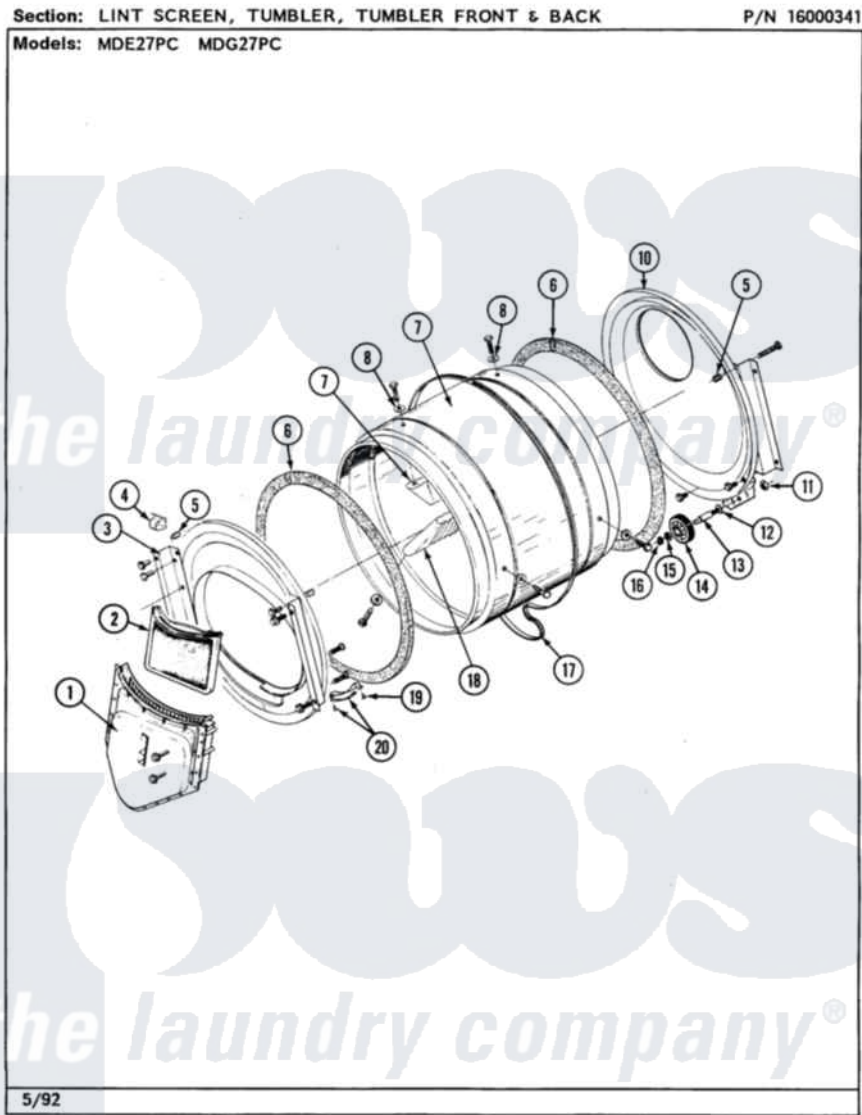

Maytag MDG27PCABW 06 - LINT SCREEN, TUMBLER (FRONT & BACK)

16

Maytag [Residential Maytag MDG27PCABW Dryer Parts](#) Parts Diagram 06 - LINT SCREEN, TUMBLER (FRONT & BACK)

[Click on the part number to view part](#)

Item	Original Part Number	Replaced By	Status	Part Description
001	Y307112	33001016		Outlet Duct Assembly
"	Y314110	33002917		Screw, No.10-16
002	307108	33002970		Lint Filte
003	307109	33001179		Front, Tumbler
"	Y313561			Screw----NA
"	NLA		Not Available	SCREW
"	Y310632	1163839		Screw
004	Y310376			Clip, Door Switch Harness
005	NLA		Not Available	COVER, THREAD
006	314820			Seal, Tumbler
007	314803	33001012		Baffle
"	Y310759			Screw, Tumbler Baffles
008	314158			Washer, Baffle To Tumbler
009	306663		Not Available	TUMBLER W/BAFFLES
"	314802		Not Available	TUMBLER W/OUT BAFFLES
				Screw, 2A X 2/8 Hex Washer

010	211294	90767	Screw, 0A X 3/8 Hex Washer Head Tapping
"	Y307114	33001178	Back, Tumbler
"	Y308544	33001178	Back, Tumbler
011	312538	33001443	Nut, Hex
012	Y313347	312535	Washer, Vault Mounting Brk.
013	Y312948	6-3129480	Shaft- Tumbler
014	Y303373	12001541	Drum Roller/Washer Assembly--W
015	312535		Washer, Vault Mounting Brk.
016	410233	9703438	Ring-Retrn
017	Y312959		Poly "V" Belt For Tumbler
018	314804	33001004	Baffle, Tall
"	Y310759		Screw, Tumbler Baffles
019	210720		Rivet, Bearing To Tumbler Frnt
020	306508		Tumbler Bearing Kit ---W