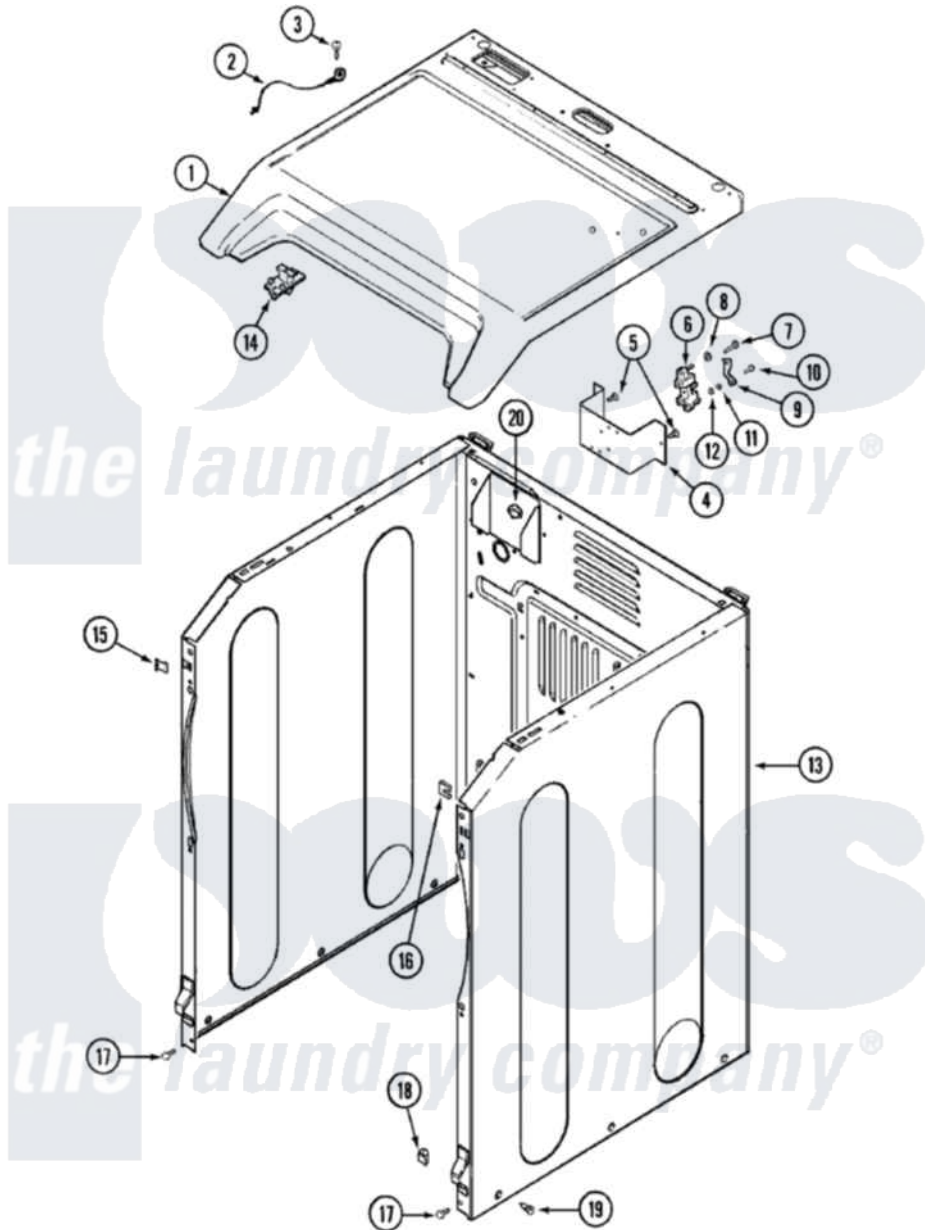

Maytag MDG3000AWA 01 - CABINET-FRONT

Maytag Residential Maytag MDG3000AWA Dryer Parts Parts Diagram 01 - CABINET-FRONT
 Click on the part number to view part

Item	Original Part Number	Replaced By	Status	Part Description
1	33001866			Cover, Top ---NA
2	33001859		Not Available	WIRE, GROUND
3	210186	3370225		Screw
4	33001826		Not Available	BRACKET, TERMINAL BLOCK---NA
5	22001995			Screw Note: Screw, Tumbler Front And Shroud
6	33001244			Block, Terminal
7	Y312209	W10001200		Screw
8	Y311270			Washer, Terminal Block
9	Y312184			Strap, Grounding
10	33001245			Screw---NA
11	311484	112432		Nut
12	311093			Washer, Terminal Connection
13	33001844	22003640		Cabinet Assembly
14	33001872	33002891		Pin, Locator
15	22002049			Clip Note: Clip, Front Panel

16	213280	204439	Screw And Fstner Assembly
17	22001995		Screw Note: Screw, Tumbler Front And Shroud
18	Y310376		Clip, Door Switch Harness
19	213007		Xfor Cabinet See Cabinet, Back
20	Y310376		Clip, Door Switch Harness