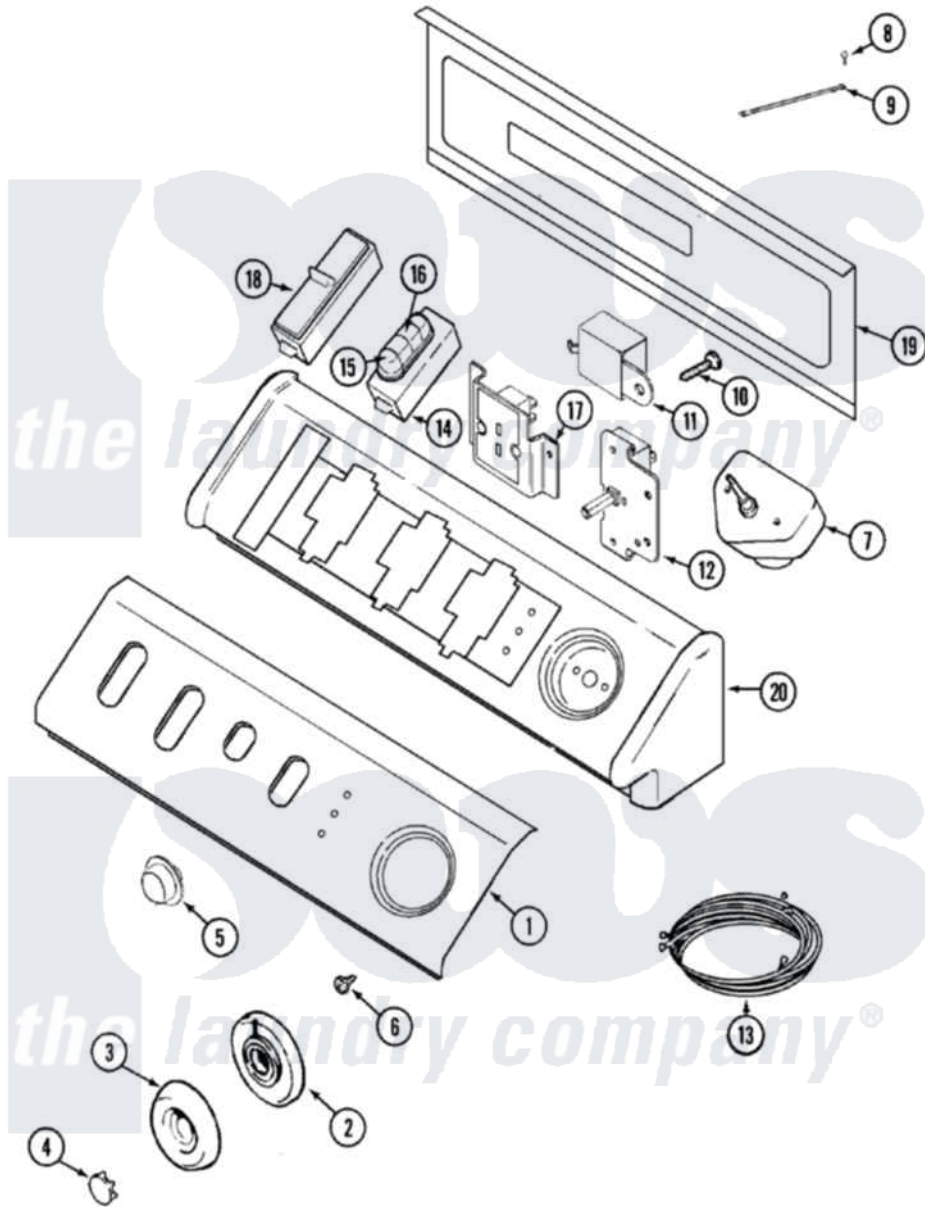

Maytag MDG3000AWA 04 - CONTROL PANEL

Maytag [Residential Maytag MDG3000AWA Dryer Parts](#) Parts Diagram 04 - CONTROL PANEL
 Click on the part number to view part

Item	Original Part Number	Replaced By	Status	Part Description
1	33001858			Panel, Control
"	Y22002339	8534058		Screw
2	33001622	33002346		Skirt, Timer Dial
3	22001659			Timer Knob - Grey
4	22001665			Insert, Timer Knob
5	33001620	33002435		Button, Push-To-Start
6	33001690	90767		Screw, 8A X 3/8 HeX Washer Head Tapping
7	33001730			Timer
8	210186	3370225		Screw
9	33001859		Not Available	WIRE, GROUND
10	33001860	W10116760		Screw
11	33001660	33001848		Signal, End Of Cycle
"	33001848			Signal, End Of Cycle
12	33001862	33001618		Switch- PU
13	33001887		Not Available	WIRE HARNESS, MAIN
"	33001864			Wire Harness, Main

14	22001909		Switch, Option	
15	22001790	22003876	Button- SW	
16	22001791	22003875	Button- SW	
17	33001662		Not Available	DISPLAY, DRYNESS (ALM)
18	33001659			Switch, Temperature
19	33001806		Not Available	BACK, CONSOLE PANEL
"	216423	3370225		Screw
20	22002286	22004094		Facia, Export Mav7750