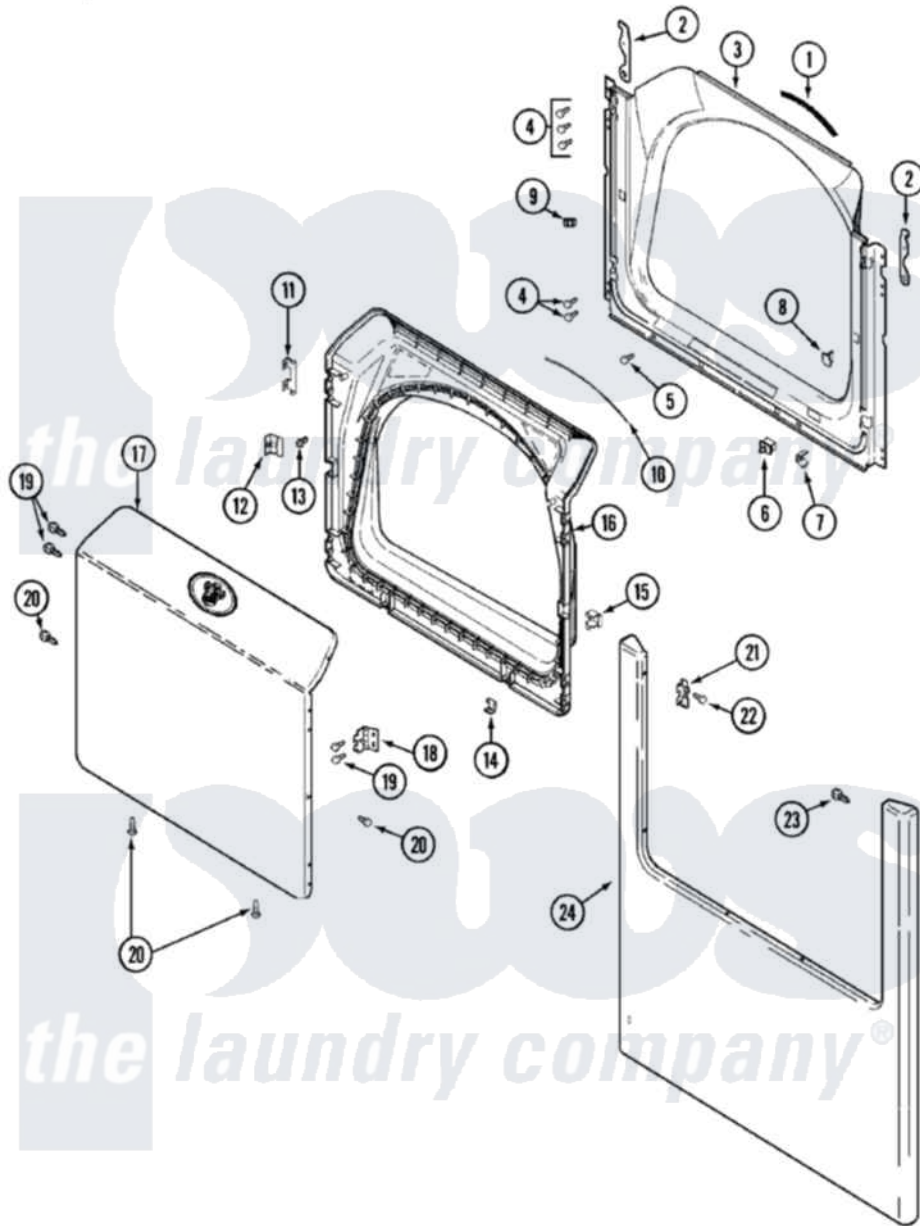

# Maytag MDG3000AWA 05 - DOOR

Maytag Residential Maytag MDG3000AWA Dryer Parts Parts Diagram 05 - DOOR  
 Click on the part number to view part

Item	Original Part Number	Replaced By	Status	Part Description
1	<a href="#">33001767</a>			Seal, Shroud
2	22002033	<a href="#">33002597</a>		Hook, Security
3	33002116		Not Available	LABEL, SAFTEY
"	33001779	<a href="#">33002379</a>		Shroud
4	<a href="#">22001995</a>			Screw Note: Screw, Tumbler Front And Shroud
5	<a href="#">33001768</a>			Screw, Shroud Note: Screw, Shroud And Outlet Duct
6	33001508	<a href="#">W10169313</a>		Switch-Dor
7	<a href="#">33001760</a>			Bracket, Hinge
8	33001174	<a href="#">LA-1003</a>		Door Catch Kit
9	33001791	<a href="#">306436</a>		Door Latch Kit--W
"	Y304578	<a href="#">LA-1003</a>		Door Catch Kit
10	<a href="#">33002094</a>			Seal, Door
11	<a href="#">22002038</a>			Clip, Door
12	<a href="#">33001793</a>			Bracket, Strike
13	<a href="#">33001761</a>			Strike, Door

14	<a href="#">22002039</a>		Clip, Door
15	<a href="#">33001763</a>		Plug, Inner Door
16	<a href="#">33001751</a>		Inner Door/ W Seal
17	<a href="#">22001817</a>		Sheet, Sound Damper
"	<a href="#">22002261</a>		Panel, Door
"	33001893	Not Available	LABEL, OPEN DOOR (DRYER)
18	<a href="#">33001759</a>		Hinge, Door
19	22002062	<a href="#">98006631</a>	Screw
20	22002064	<a href="#">489355</a>	Screw, 8 X 1/2
21	<a href="#">33001765</a>		Cover, Hinge Hole
22	<a href="#">33001787</a>		Screw, Hinge Note: Screw, Hinge Hole Cover
23	<a href="#">22002012</a>		Screw, Hinge Note: Screw, Hinge Bracket
24	33001221	<a href="#">22001817</a>	Sheet, Sound Damper
"	22002242	Not Available	PANEL, FRONT (ALM)
"	<a href="#">33001867</a>		Pad, Front