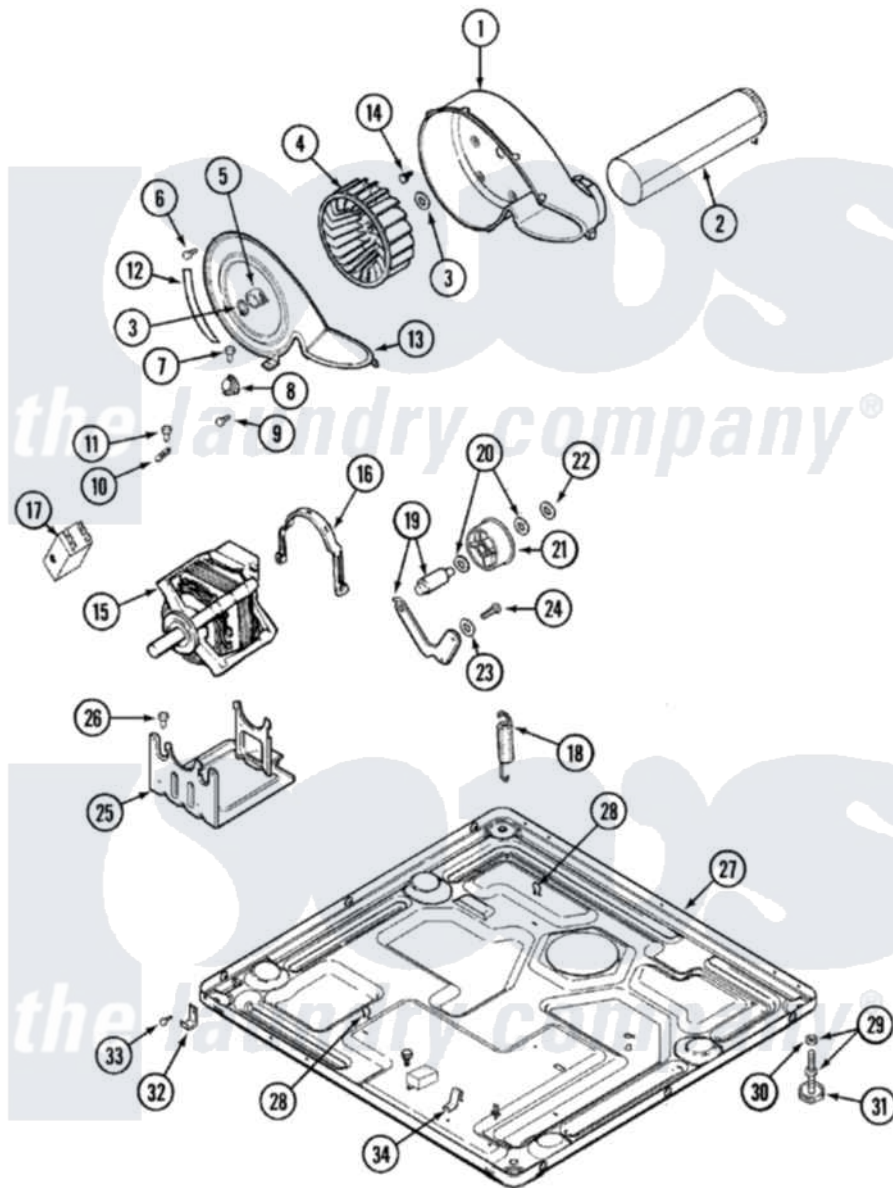

# Maytag MDG3000AWA 07 - MOTOR DRIVE

Maytag [Residential Maytag MDG3000AWA Dryer Parts](#) Parts Diagram 07 - MOTOR DRIVE  
 Click on the part number to view part

Item	Original Part Number	Replaced By	Status	Part Description
1	<a href="#">33001789</a>			Housing, Blower
2	<a href="#">22001995</a>			Screw Note: Screw, Tumbler Front And Shroud
"	<a href="#">33001800</a>			Duct Assembly, Exhaust
3	410233	<a href="#">9703438</a>		Ring-Retrn
4	<a href="#">33001790</a>			Wheel, Blower
5	<a href="#">312967</a>			Clamp, Blower Housing
6	33001855	<a href="#">33002917</a>		Screw, No.10-16
7	<a href="#">Y313561</a>			Screw---NA
8	<a href="#">306910</a>			Thermostat, Multi Temp Note: Thermostat
9	22001996	<a href="#">3370225</a>		Screw
10	<a href="#">33001762</a>			Fuse, Thermal
11	314848	<a href="#">W10116760</a>		Screw
12	33001772		Not Available	SEAL, BLOWER COVER
13	<a href="#">33001873</a>			Cover, Blower Housing---NA
14	314818	<a href="#">1163839</a>		Screw