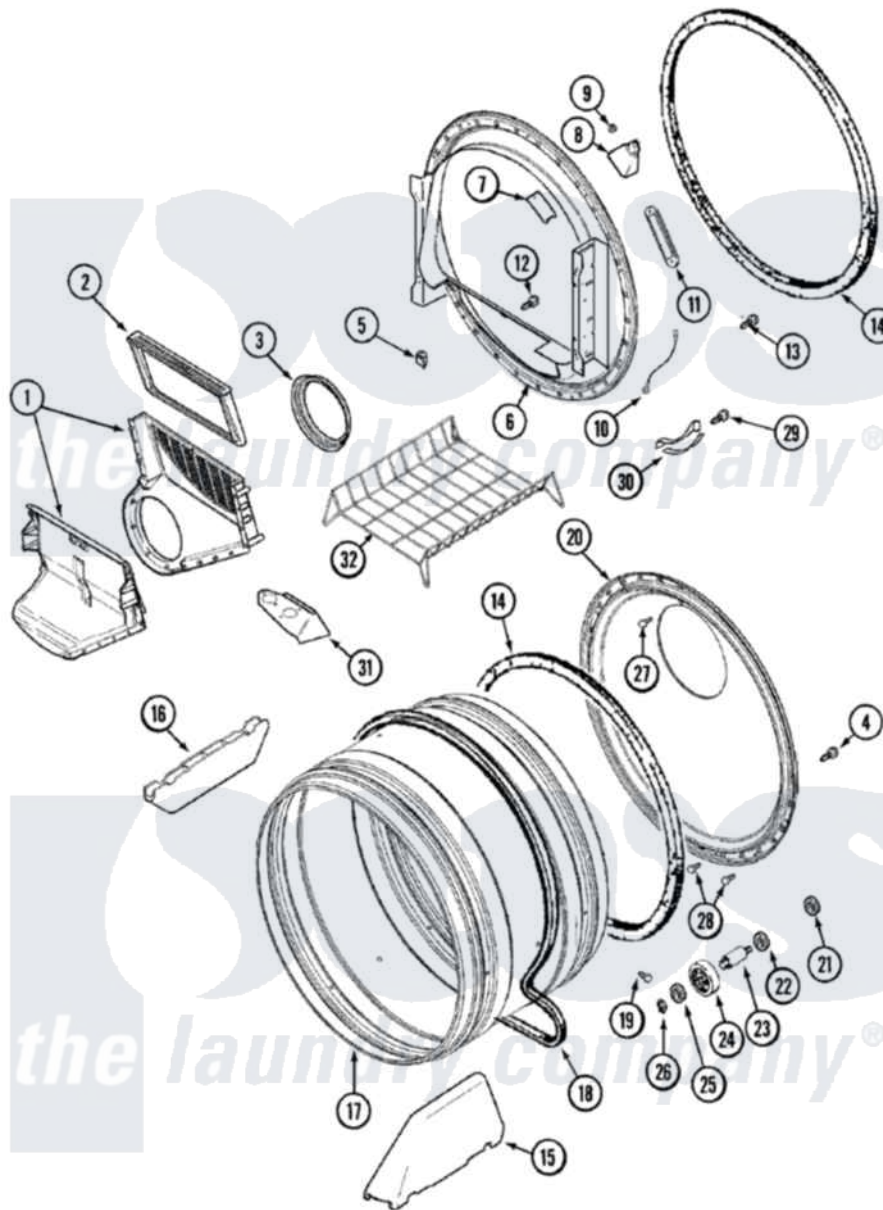

Maytag MDG3000AWA 08 - TUMBLER

Maytag Residential Maytag MDG3000AWA Dryer Parts Parts Diagram 08 - TUMBLER
 Click on the part number to view part

Item	Original Part Number	Replaced By	Status	Part Description
1	33001799			Outlet Duct Assembly Note: Outlet Duct Assembly
2	33001808			Filter, Lint
3	33001758	33002560		Seal, Blower
4	33002190			SCrew, C BraCe, BraCket, Cabinet
5	Y310376			Clip, Door Switch Harness
6	33001868			Front, Tumbler Front W/Sensor Note: Front, Tumbler
7	33001871			Screw Note: Screw, Drum Light
"	33001869			Lens, Drum Light
8	33001870		Not Available	HOLDER, LAMP (W/HOUSING) NOTE: LAMP (W/HOUSING & HOLDER)
"	22002263			Lamp
9	214872			Palnut, End Cap Note: Nut, Lamp Holder
10	211294	90767		Screw, 8A X 3/8 HeX Washer

10	211294	30707	Head Tapping
"	Y303711		Sensor Ground Wire
11	22001078	3177991	Screw
"	33001809		Sensor Bar Assembly
12	312311	312311MAY	Screw
13	33001855	33002917	Screw, No.10-16
14	33001807		Seal, Tumbler
15	33001756	33002032	Baffle
16	33001755		Baffle
17	33001889		Tumbler
18	33001777	33002535	V-Belt
19	33001788	33002973	Screw, No.9-15 X 1.00 Hx WS
20	33001801		Back, Tumbler
21	33001443		Nut, Hex
22	Y313347	312535	Washer, Vault Mounting Brk.
23	Y312948	6-3129480	Shaft- Tumbler
24	Y303373	12001541	Drum Roller/Washer Assembly--W
25	312535		Washer, Vault Mounting Brk.
26	410233	9703438	Ring-Retrn
27	210932		Screw, No.8 X 9/16 Ctsk Note: Screw, Inlet Duct
28	22001996	3370225	Screw
29	210720		Rivet, Bearing To Tumbler Fmt
30	306508		Tumbler Bearing Kit ----W
32	33001917	33001917A	Rack- Dryi