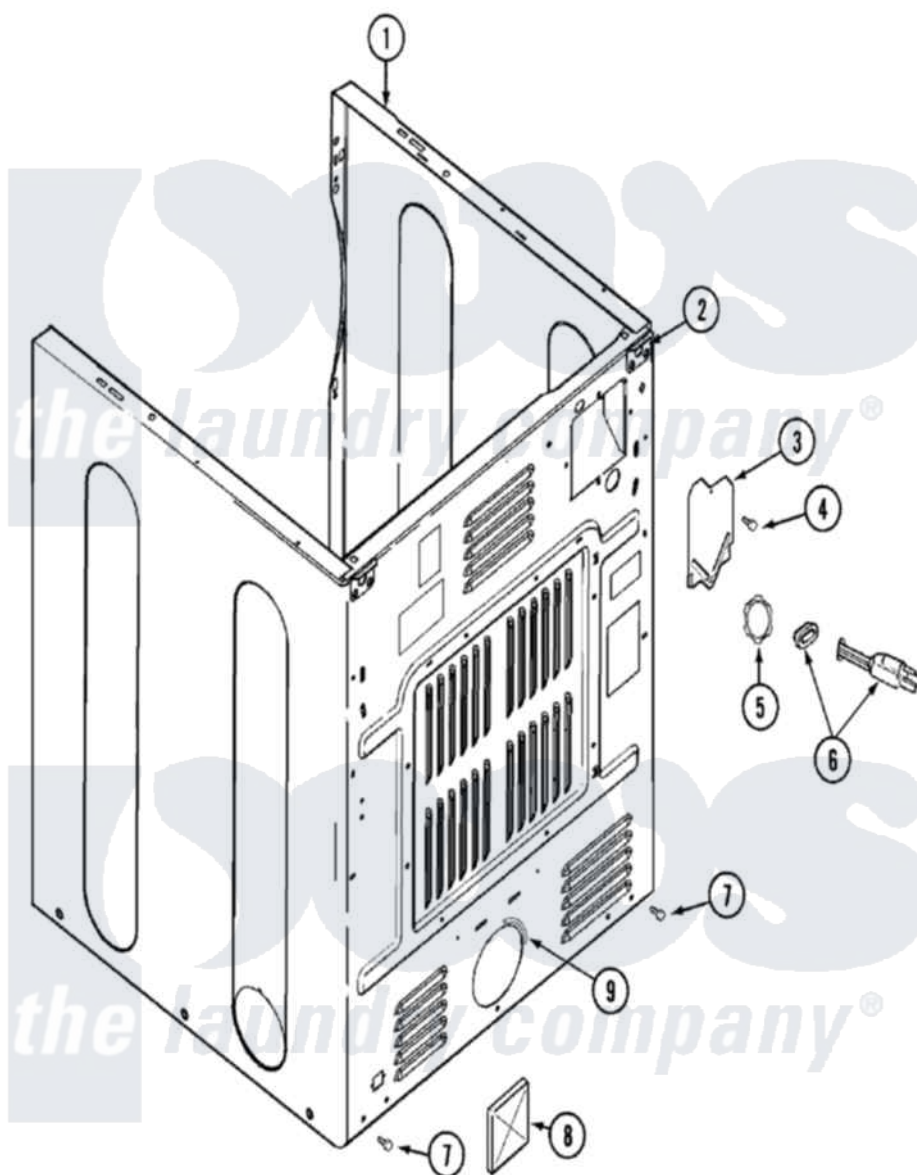

Maytag MDG3000AWW 02 - CABINET-REAR

Maytag Residential Maytag MDG3000AWW Dryer Parts Parts Diagram 02 - CABINET-REAR
 Click on the part number to view part

| Item | Original Part Number | Replaced By | Status | Part Description |
|------|--------------------------|--------------------------|---------------|--|
| 1 | 33002119 | | Not Available | LABEL, SAFETY |
| " | 33002118 | | Not Available | LABEL, SAFETY |
| " | 33001843 | 22003639 | | Cabinet Assembly |
| 2 | 33001827 | | Not Available | BRACKET, CABINET HINGE |
| 3 | 33001795 | | | Cover, Terminal Block |
| 4 | 22001995 | | | Screw Note: Screw, Tumbler Front And Shroud |
| 5 | 211881 | | | Grommet, Cord Part Not Used- Gas Models Only |
| 6 | 33001246 | | Not Available | CORD, POWER |
| 7 | 22001995 | | | Screw Note: Screw, Tumbler Front And Shroud |
| 8 | 33001702 | | | Flap, Pipe |
| 9 | 33002283 | | | Guard, Exhaust Duct |