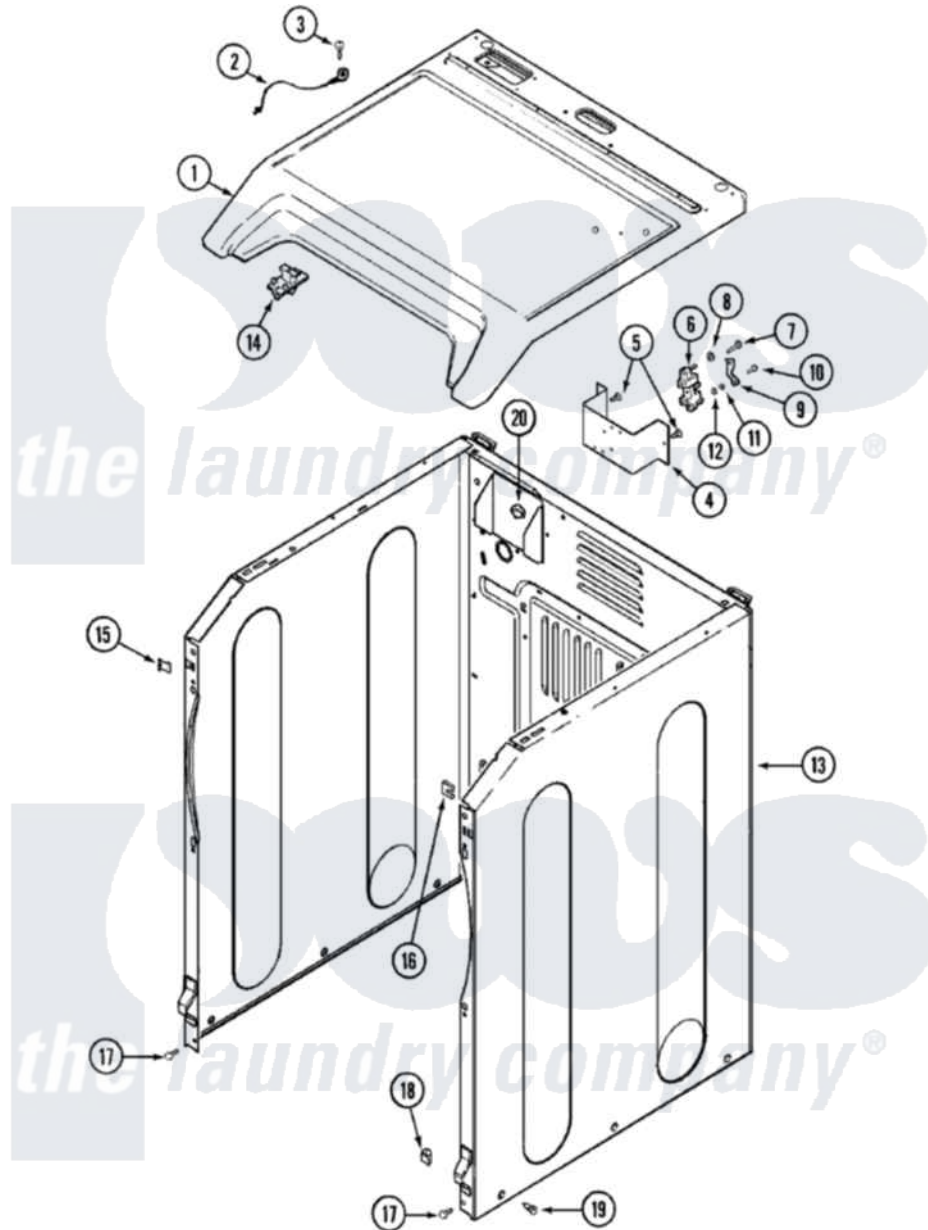

# Maytag MDG3000AXA 01 - CABINET-FRONT

Maytag Residential Maytag MDG3000AXA Dryer Parts Parts Diagram 01 - CABINET-FRONT  
 Click on the part number to view part

Item	Original Part Number	Replaced By	Status	Part Description
1	<a href="#">33001866</a>			Cover, Top ---NA
2	33001859		Not Available	WIRE, GROUND
3	210186	<a href="#">3370225</a>		Screw
4	33001826		Not Available	BRACKET, TERMINAL BLOCK---NA
5	<a href="#">22001995</a>			Screw Note: Screw, Tumbler Front And Shroud
6	<a href="#">33001244</a>			Block, Terminal
7	Y312209	<a href="#">W10001200</a>		Screw
8	<a href="#">Y311270</a>			Washer, Terminal Block
9	<a href="#">Y312184</a>			Strap, Grounding
10	<a href="#">33001245</a>			Screw---NA
11	311484	<a href="#">112432</a>		Nut
12	<a href="#">311093</a>			Washer, Terminal Connection
13	33001844	<a href="#">22003640</a>		Cabinet Assembly
14	33001872	<a href="#">33002891</a>		Pin, Locator
15	<a href="#">22002049</a>			Clip Note: Clip, Front Panel

16	213280	<a href="#">204439</a>	Screw And Fstner Assembly
17	<a href="#">22001995</a>		Screw Note: Screw, Tumbler Front And Shroud
18	<a href="#">Y310376</a>		Clip, Door Switch Harness
19	<a href="#">213007</a>		Xfor Cabinet See Cabinet, Back
20	<a href="#">Y310376</a>		Clip, Door Switch Harness