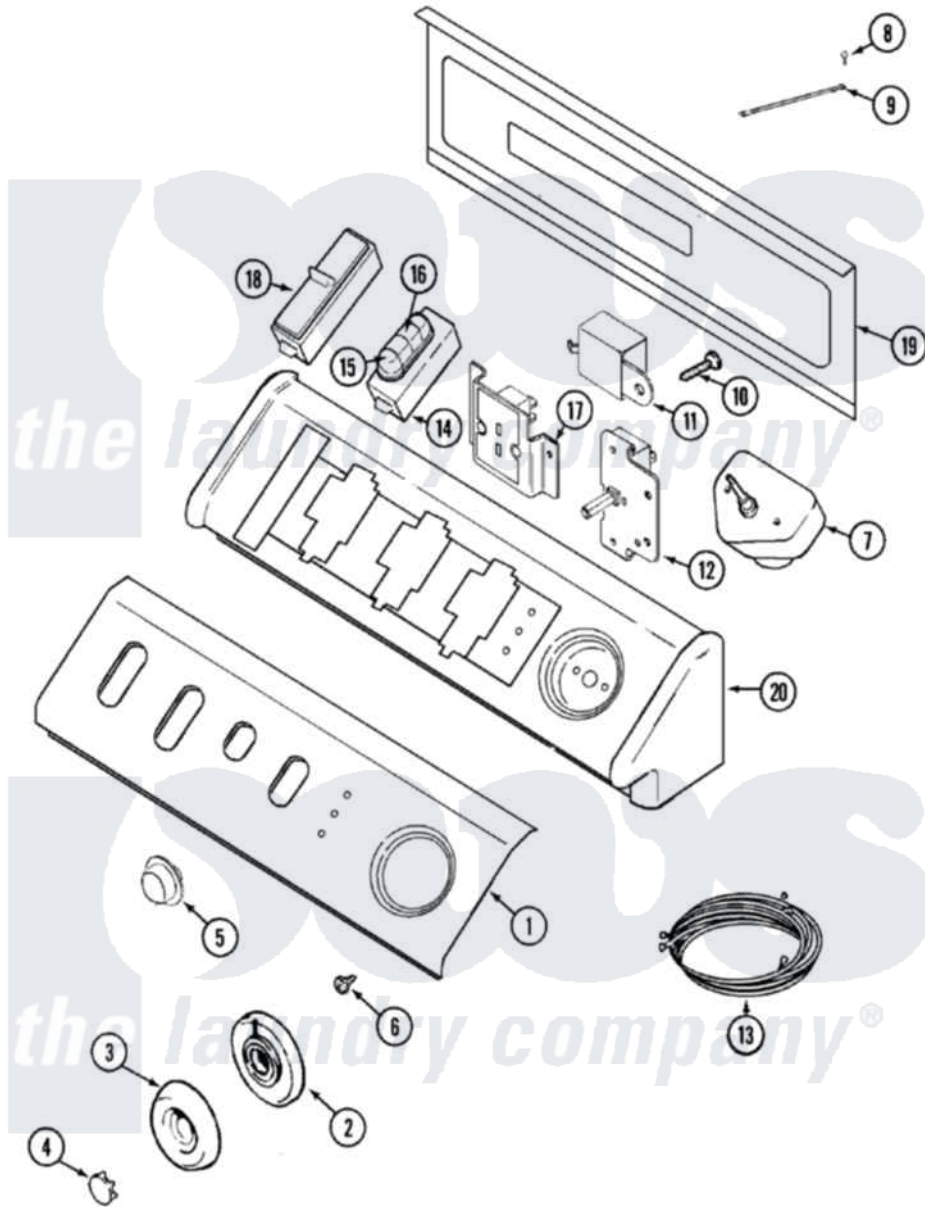

Maytag MDG3000AXA 04 - CONTROL PANEL

Maytag [Residential Maytag MDG3000AXA Dryer Parts](#) Parts Diagram 04 - CONTROL PANEL
 Click on the part number to view part

Item	Original Part Number	Replaced By	Status	Part Description
1	Y22002339	8534058		Screw
"	33001858			Panel, Control
2	33001622	33002346		Skirt, Timer Dial
3	22001659			Timer Knob - Grey
4	22001665			Insert, Timer Knob
5	33001620	33002435		Button, Push-To-Start
6	33001690	90767		Screw, 8A X 3/8 HeX Washer Head Tapping
7	33001730			Timer
8	210186	3370225		Screw
9	33001859		Not Available	WIRE, GROUND
10	33001860	W10116760		Screw
11	33001848			Signal, End Of Cycle
"	33001660	33001848		Signal, End Of Cycle
12	33001862	33001618		Switch- PU
13	33001887		Not Available	WIRE HARNESS, MAIN
"	33001864			Wire Harness, Main

14	22001909		Switch, Option
15	22001790	22003876	Button- SW
16	22001791	22003875	Button- SW
17	33001662	Not Available	DISPLAY, DRYNESS (ALM)
18	33001659		Switch, Temperature
19	33001806	Not Available	BACK, CONSOLE PANEL
"	216423	3370225	Screw
20	22002286	22004094	Facia, Export Mav7750
21	33001875	Not Available	MANUAL, USE & CARE (FRENCH)