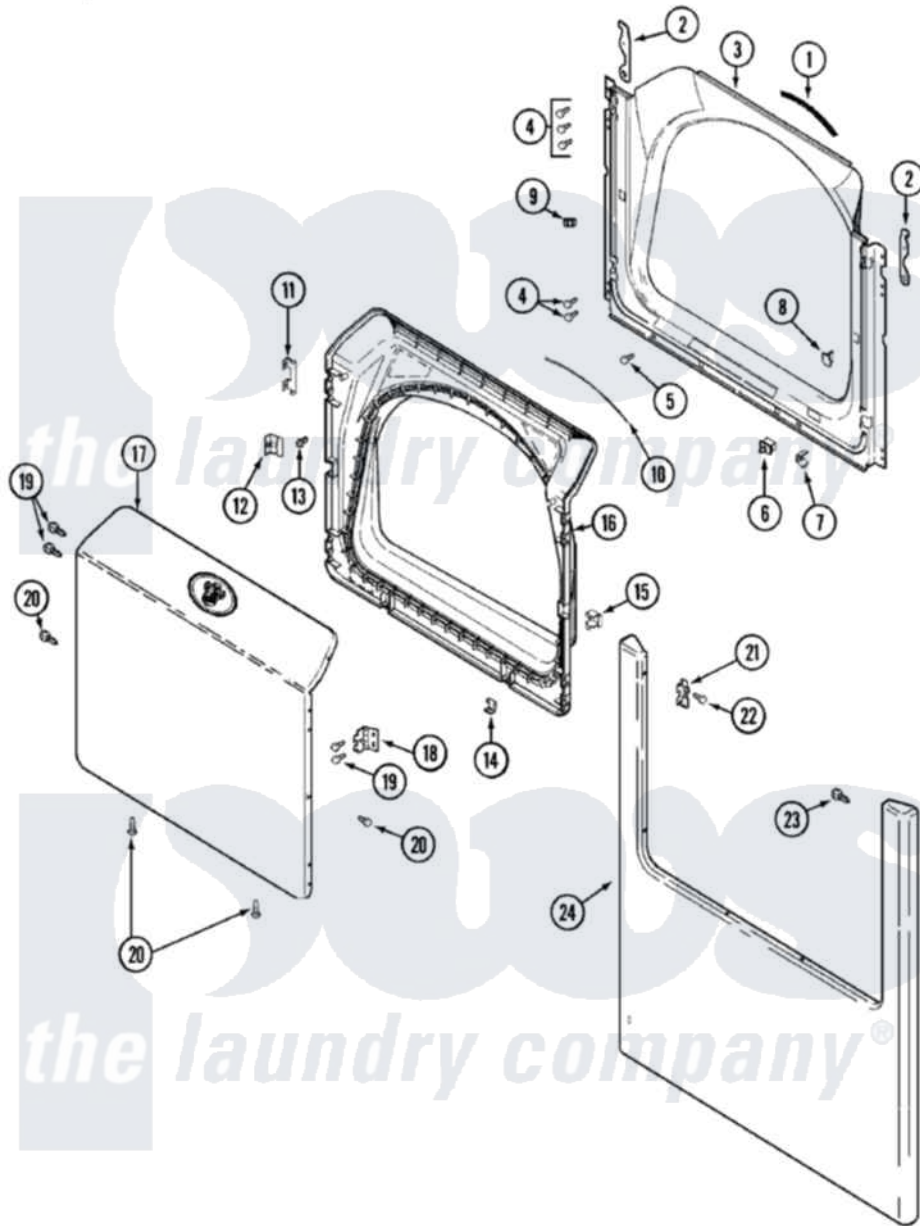

# Maytag MDG3000AXA 05 - DOOR

Maytag [Residential Maytag MDG3000AXA Dryer Parts](#) Parts Diagram 05 - DOOR  
 Click on the part number to view part

Item	Original Part Number	Replaced By	Status	Part Description
1	<a href="#">33001767</a>			Seal, Shroud
2	22002033	<a href="#">33002597</a>		Hook, Security
3	33002116		Not Available	LABEL, SAFTEY
"	33001779	<a href="#">33002379</a>		Shroud
4	<a href="#">22001995</a>			Screw Note: Screw, Tumbler Front And Shroud
5	<a href="#">33001768</a>			Screw, Shroud Note: Screw, Shroud And Outlet Duct
6	33001508	<a href="#">W10169313</a>		Switch-Dor
7	<a href="#">33001760</a>			Bracket, Hinge
8	33001174	<a href="#">LA-1003</a>		Door Catch Kit
9	33001791	<a href="#">306436</a>		Door Latch Kit-W
"	Y304578	<a href="#">LA-1003</a>		Door Catch Kit
10	<a href="#">33002094</a>			Seal, Door
11	<a href="#">22002038</a>			Clip, Door
12	<a href="#">33001793</a>			Bracket, Strike
13	<a href="#">33001761</a>			Strike, Door

14	<a href="#">22002039</a>		Clip, Door
15	<a href="#">33001763</a>		Plug, Inner Door
16	<a href="#">33001751</a>		Inner Door/ W Seal
17	<a href="#">22001817</a>		Sheet, Sound Damper
"	<a href="#">22002261</a>		Panel, Door
"	33001893	Not Available	LABEL, OPEN DOOR (DRYER)
18	<a href="#">33001759</a>		Hinge, Door
19	22002062	<a href="#">98006631</a>	Screw
20	22002064	<a href="#">489355</a>	Screw, 8 X 1/2
21	<a href="#">33001765</a>		Cover, Hinge Hole
22	<a href="#">33001787</a>		Screw, Hinge Note: Screw, Hinge Hole Cover
23	<a href="#">22002012</a>		Screw, Hinge Note: Screw, Hinge Bracket
24	33001221	<a href="#">22001817</a>	Sheet, Sound Damper
"	22002242	Not Available	PANEL, FRONT (ALM)
"	<a href="#">33001867</a>		Pad, Front