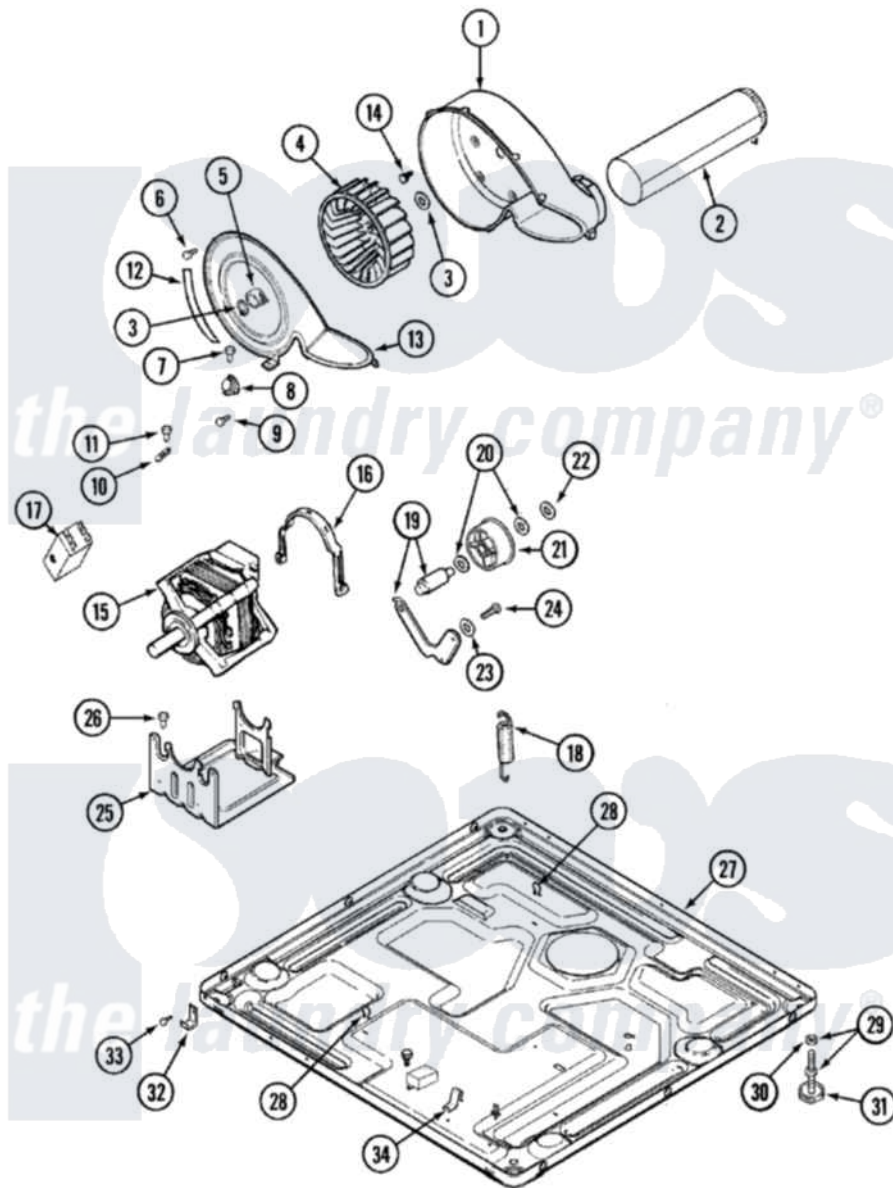

Maytag MDG3000AXA 07 - MOTOR DRIVE

Maytag [Residential Maytag MDG3000AXA Dryer Parts](#) Parts Diagram 07 - MOTOR DRIVE
 Click on the part number to view part

Item	Original Part Number	Replaced By	Status	Part Description
1	33001789			Housing, Blower
2	22001995			Screw Note: Screw, Tumbler Front And Shroud
"	33001800			Duct Assembly, Exhaust
3	410233	9703438		Ring-Retrn
4	33001790			Wheel, Blower
5	312967			Clamp, Blower Housing
6	33001855	33002917		Screw, No.10-16
7	Y313561			Screw---NA
8	306910			Thermostat, Multi Temp Note: Thermostat
9	22001996	3370225		Screw
10	33001762			Fuse, Thermal
11	314848	W10116760		Screw
12	33001772		Not Available	SEAL, BLOWER COVER
13	33001873			Cover, Blower Housing---NA
14	314818	1163839		Screw

15	33002478		Motor
"	33002237	33002478	Motor
"	33001853	33002478	Motor
16	Y015825		Clip, Motor To Motor Support
17	33001854	33002478	Motor
18	33001754	33002459	Assembly, Spring And Plug
"	33002157		Grommet
"	33002157		Grommet
19	33001840	6-3705180	Idler Arm
20	Y312527		Washer, Idler Shaft
21	33001783	6-3700340	Bearing- I
22	312958	354987	Ring, Retaining
23	315772		Sleeve, Idler Arm
24	Y014874		Screw, Idler Arm And Sleeve
25	33001752	33002817	Motor Support, Offset
26	Y313561		Screw----NA
27	33001845	Not Available	BASE
28	410490		Spring, Retainer Wire Harness
29	Y305086		Adjustable Leg And Nut
30	Y052740	62739	Nut, Lock
31	Y314137		Foot, Rubber
32	22002239		Clip, Front Panel
33	Y310632	1163839	Screw
34	22002244		Clip, Grounding