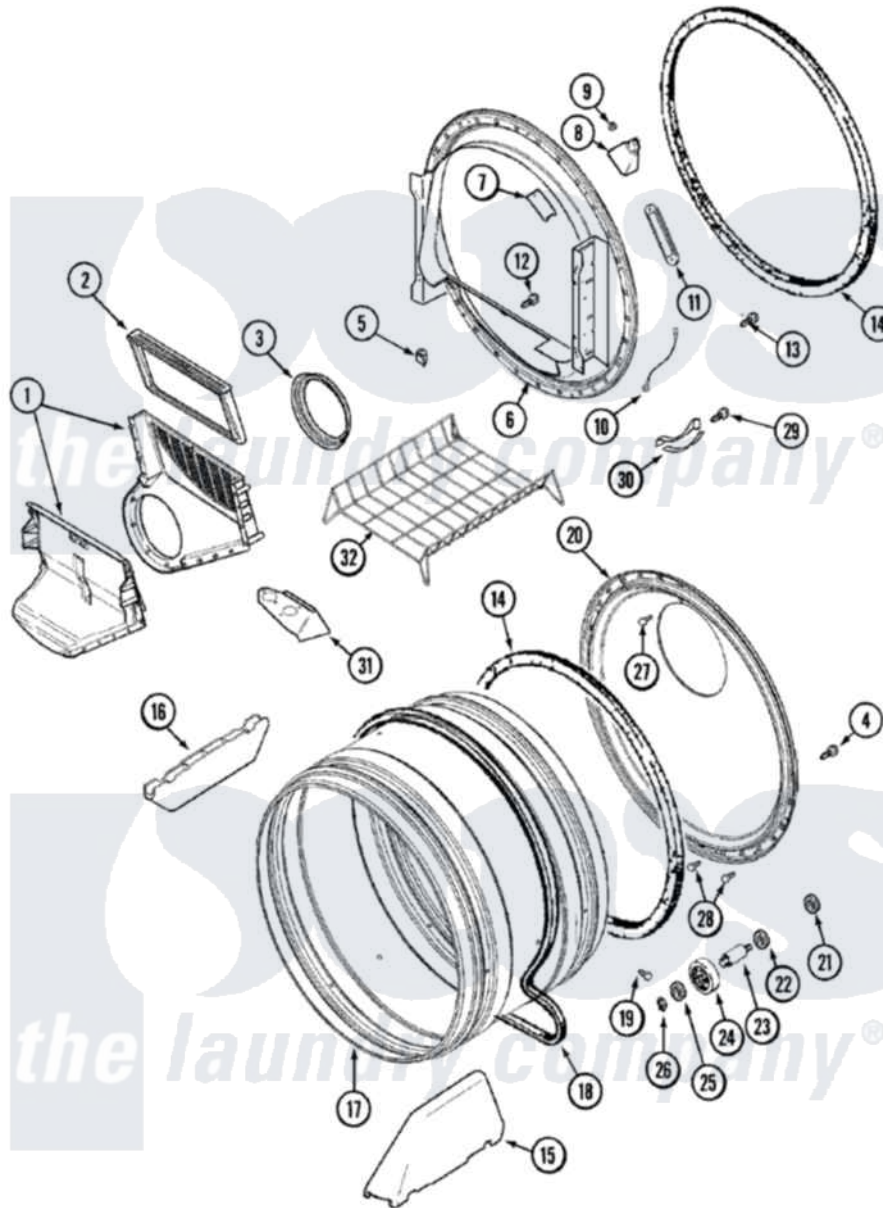

Maytag MDG3000AXA 08 - TUMBLER

Maytag Residential Maytag MDG3000AXA Dryer Parts Parts Diagram 08 - TUMBLER
 Click on the part number to view part

Item	Original Part Number	Replaced By	Status	Part Description
1	33001799			Outlet Duct Assembly Note: Outlet Duct Assembly
2	33001808			Filter, Lint
3	33001758	33002560		Seal, Blower
4	33002190			SCrew, C BraCe, BraCket, Cabinet
5	Y310376			Clip, Door Switch Harness
6	33001868			Front, Tumbler Front W/Sensor Note: Front, Tumbler
7	33001871			Screw Note: Screw, Drum Light
"	33001869			Lens, Drum Light
8	33001870		Not Available	HOLDER, LAMP (W/HOUSING) NOTE: LAMP (W/HOUSING & HOLDER)
"	22002263			Lamp
9	214872			Palnut, End Cap Note: Nut, Lamp Holder
10	211294	90767		Screw, 8A X 3/8 HeX Washer

10	211294	30707	Head Tapping
"	Y303711		Sensor Ground Wire
11	22001078	3177991	Screw
"	33001809		Sensor Bar Assembly
12	312311	312311MAY	Screw
13	33001855	33002917	Screw, No.10-16
14	33001807		Seal, Tumbler
15	33001756	33002032	Baffle
16	33001755		Baffle
17	33001889		Tumbler
18	33001777	33002535	V-Belt
19	33001788	33002973	Screw, No.9-15 X 1.00 Hx WS
20	33001801		Back, Tumbler
21	33001443		Nut, Hex
22	Y313347	312535	Washer, Vault Mounting Brk.
23	Y312948	6-3129480	Shaft- Tumbler
24	Y303373	12001541	Drum Roller/Washer Assembly--W
25	312535		Washer, Vault Mounting Brk.
26	410233	9703438	Ring-Retrn
27	210932		Screw, No.8 X 9/16 Ctsk Note: Screw, Inlet Duct
28	22001996	3370225	Screw
29	210720		Rivet, Bearing To Tumbler Fmt
30	306508		Tumbler Bearing Kit ----W
32	33001917	33001917A	Rack- Dryi